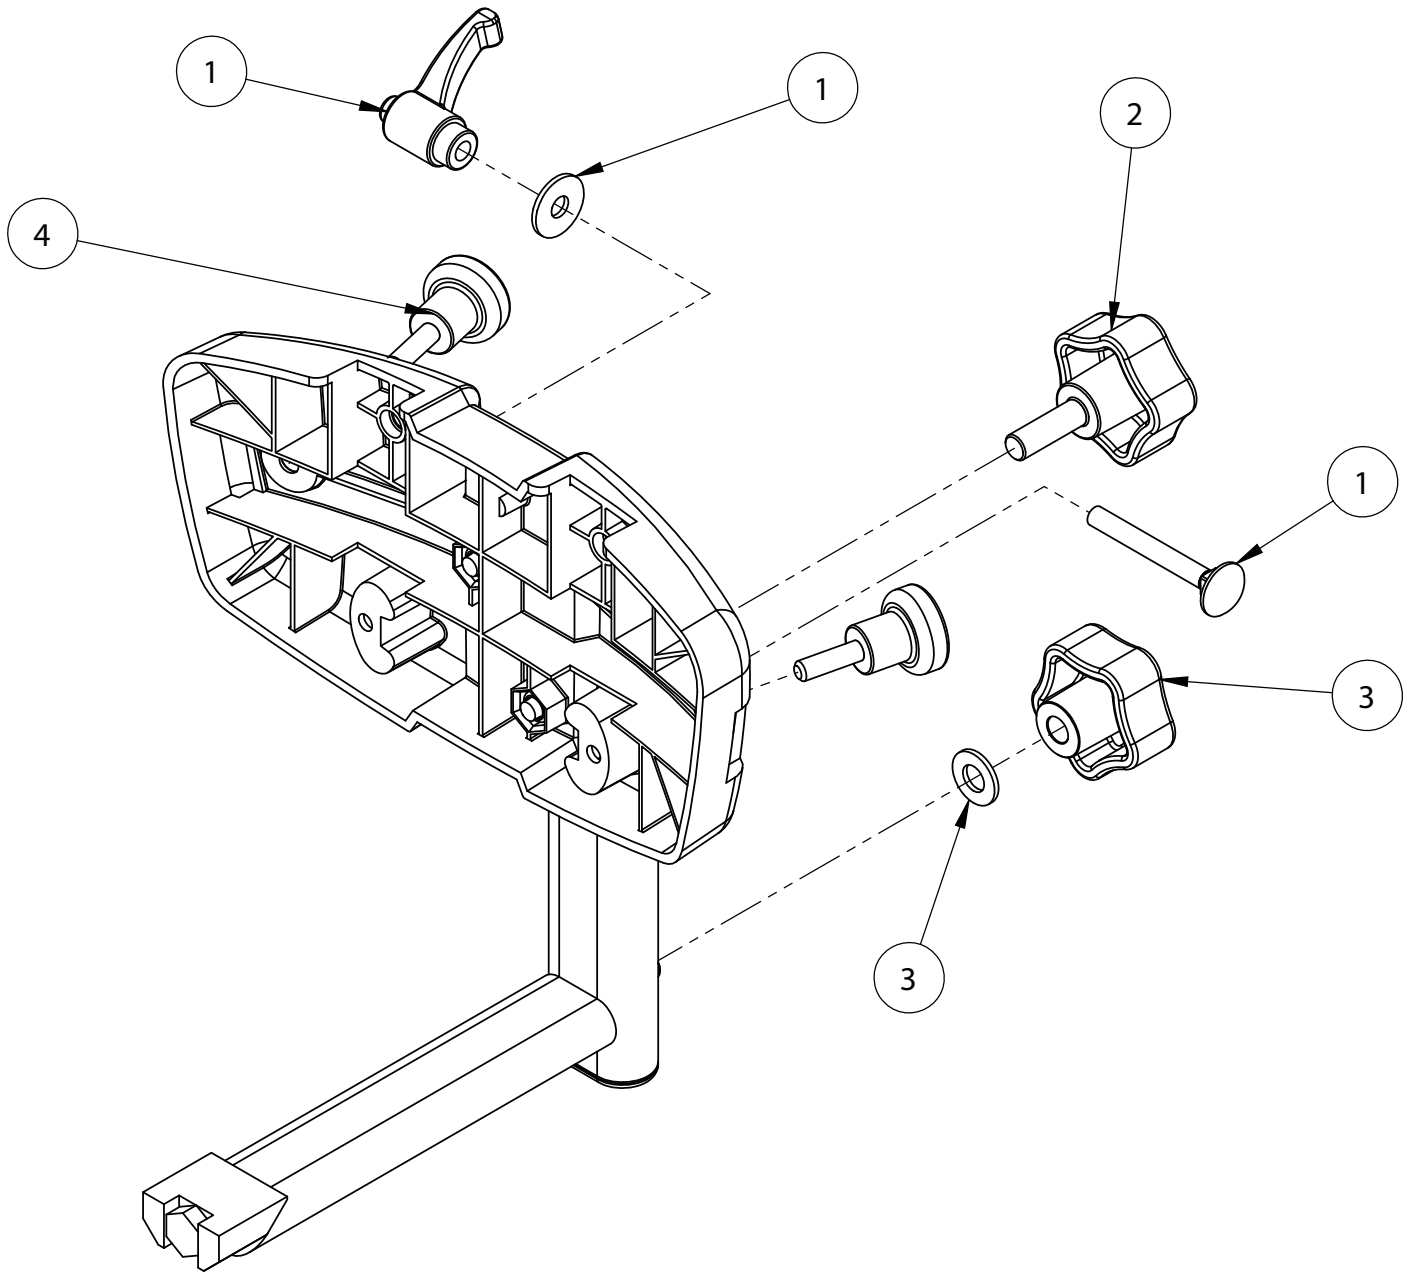

Squiggles Saddle Seat Backrest Assembly

Pos.	Leckey Code	Description	Qty
1	SP-1022	Backrest Adjustment Screw Kit	1
2	SF43	Elesa M8 Male Knob	1
3	SP-1023	Backrest Knob Kit	1
4	SF82	Elesa Knurled Knob	2