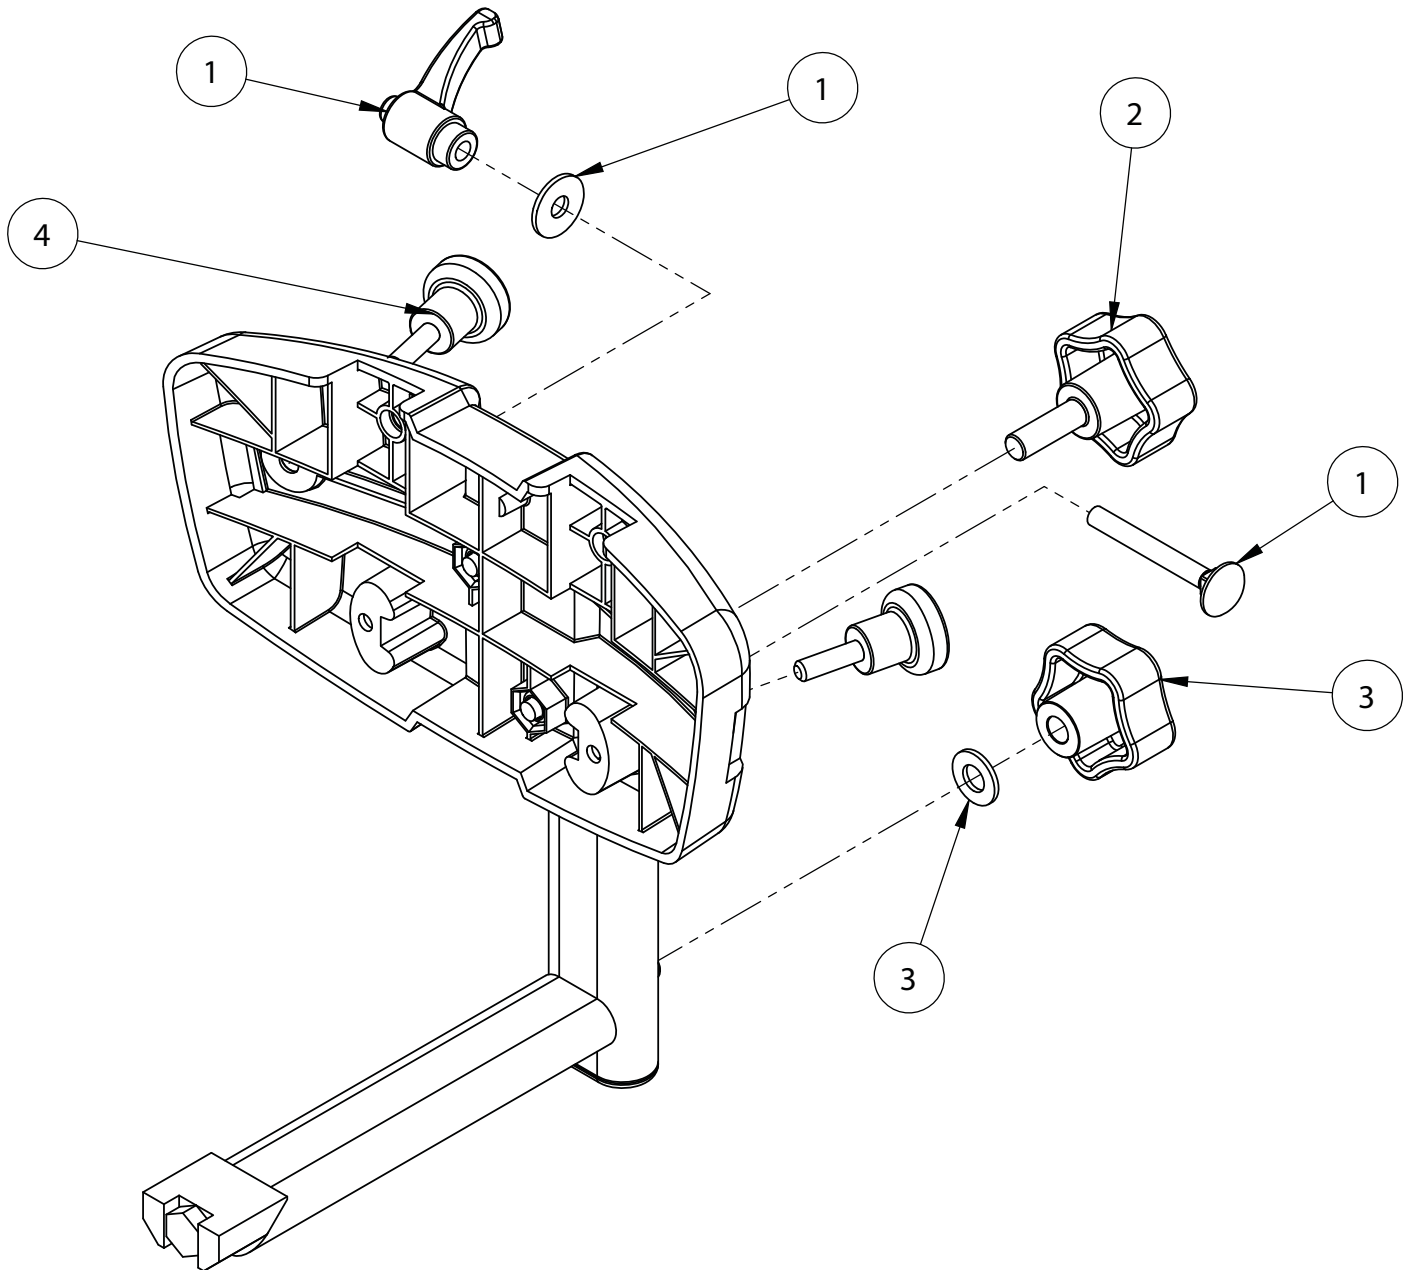

LECKEY^o

Squiggles Saddle Seat Spare Parts Catalogue

Contents

03	Squiggles Saddle Seat - Product Overview
04	Squiggles Saddle Seat - Backrest Assembly
05	Squiggles Saddle Seat - Footrest Assembly

Squiggles Saddle Seat Product Overview

Pos.	Leckey Code	Description	Qty
1	122-668	Seat Shell	1
2	122-663	Backrest Sub Assembly	1
3	122-664	Footrest Assembly	1
4	122-698	Obround Leg Upper	1
5	122-679	Interface Handle Assembly	1
6	SP-1021	Footrest Adjustment Screw Kit	1

Squiggles Saddle Seat Backrest Assembly

Pos.	Leckey Code	Description	Qty
1	SP-1022	Backrest Adjustment Screw Kit	1
2	SF43	Elesa M8 Male Knob	1
3	SP-1023	Backrest Knob Kit	1
4	SF82	Elesa Knurled Knob	2

Squiggles Saddle Seat Footrest Assembly

Pos.	Leckey Code	Description	Qty
1	118-207	Rubber Pad Set	1