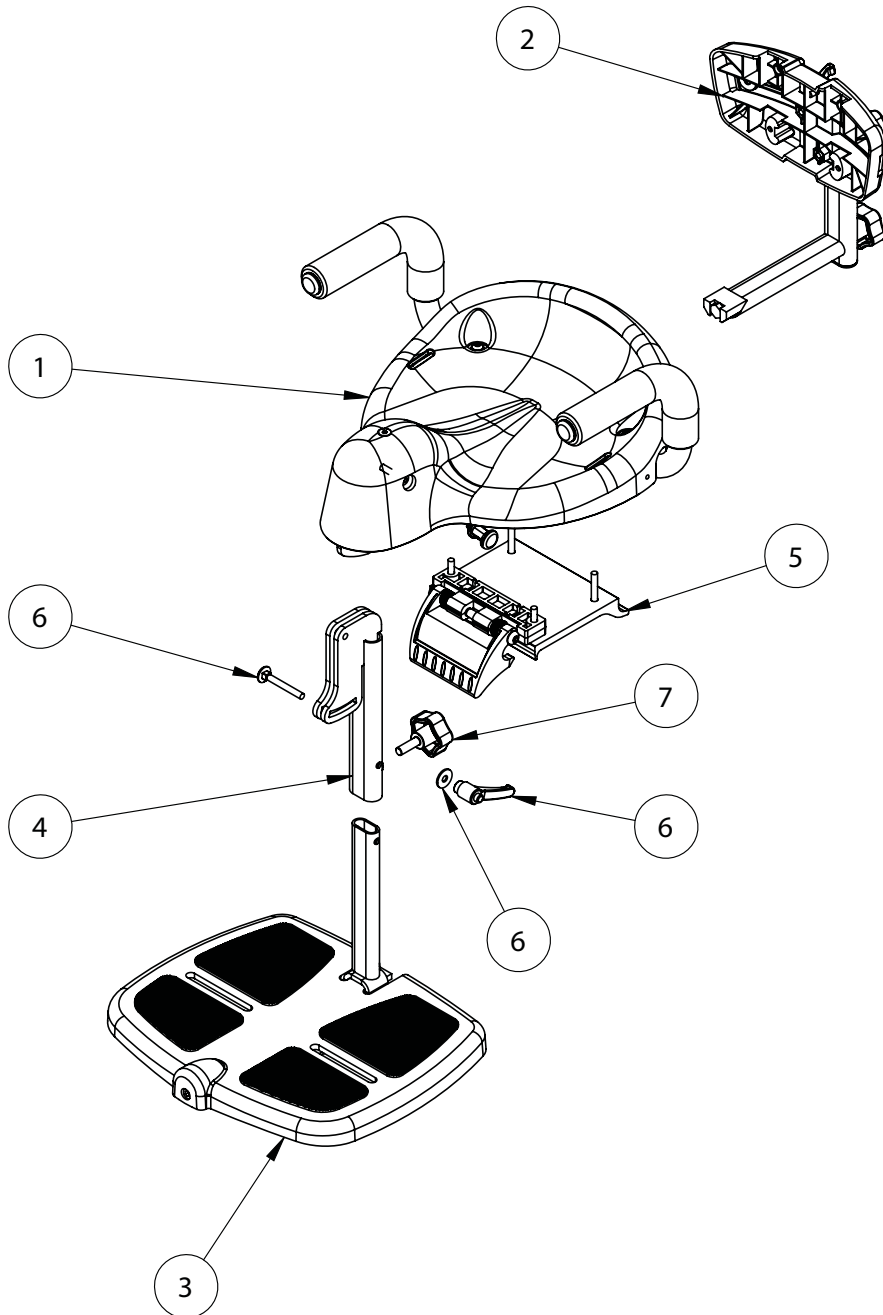

LECKEY^o

Squiggles Saddle Seat Spare Parts Catalogue

Contents

03	Squiggles Saddle Seat - Product Overview
04	Squiggles Saddle Seat - Backrest Assembly
05	Squiggles Saddle Seat - Footrest Assembly

Squiggles Saddle Seat Product Overview

Pos.	Leckey Code	Description	Qty
1	122-668	Seat Shell	1
2	122-663	Backrest Sub Assembly	1
3	122-664	Footrest Assembly	1
4	122-698	Obround Leg Upper	1
5	122-679	Interface Handle Assembly	1
6	SP-1021	Footrest Adjustment Screw Kit	1

Squiggles Saddle Seat Backrest Assembly

Pos.	Leckey Code	Description	Qty
1	SP-1022	Backrest Adjustment Screw Kit	1
2	SF43	Elesa M8 Male Knob	1
3	SP-1023	Backrest Knob Kit	1
4	SF82	Elesa Knurled Knob	2

Squiggles Saddle Seat Footrest Assembly

Pos.	Leckey Code	Description	Qty
1	118-207	Rubber Pad Set	1