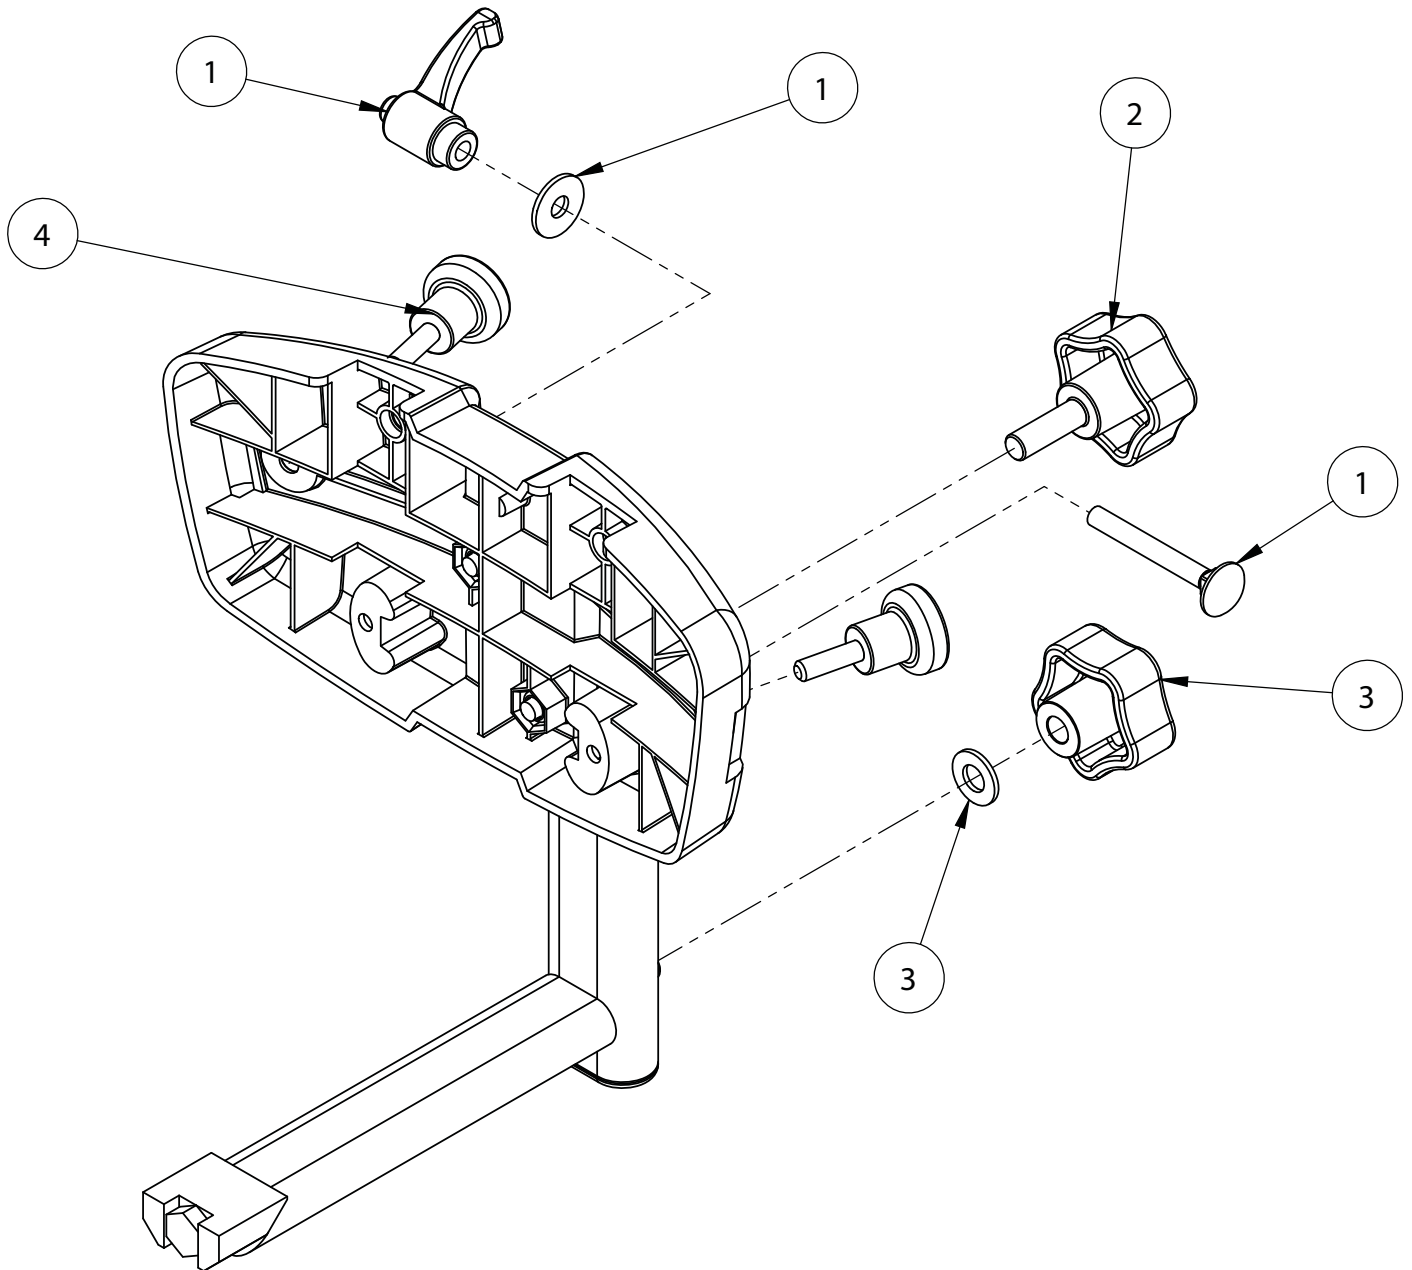

## Contents

03	Squiggles Saddle Seat - Product Overview
04	Squiggles Saddle Seat - Backrest Assembly
05	Squiggles Saddle Seat - Footrest Assembly

## Squiggles Saddle Seat Product Overview

Pos.	Leckey Code	Description	Qty
1	122-668	Seat Shell	1
2	122-663	Backrest Sub Assembly	1
3	122-664	Footrest Assembly	1
4	122-698	Obround Leg Upper	1
5	122-679	Interface Handle Assembly	1
6	SP-1021	Footrest Adjustment Screw Kit	1

## Squiggles Saddle Seat Backrest Assembly

Pos.	Leckey Code	Description	Qty
1	SP-1022	Backrest Adjustment Screw Kit	1
2	SF43	Elesa M8 Male Knob	1
3	SP-1023	Backrest Knob Kit	1
4	SF82	Elesa Knurled Knob	2

## Squiggles Saddle Seat Footrest Assembly

Pos.	Leckey Code	Description	Qty
1	118-207	Rubber Pad Set	1