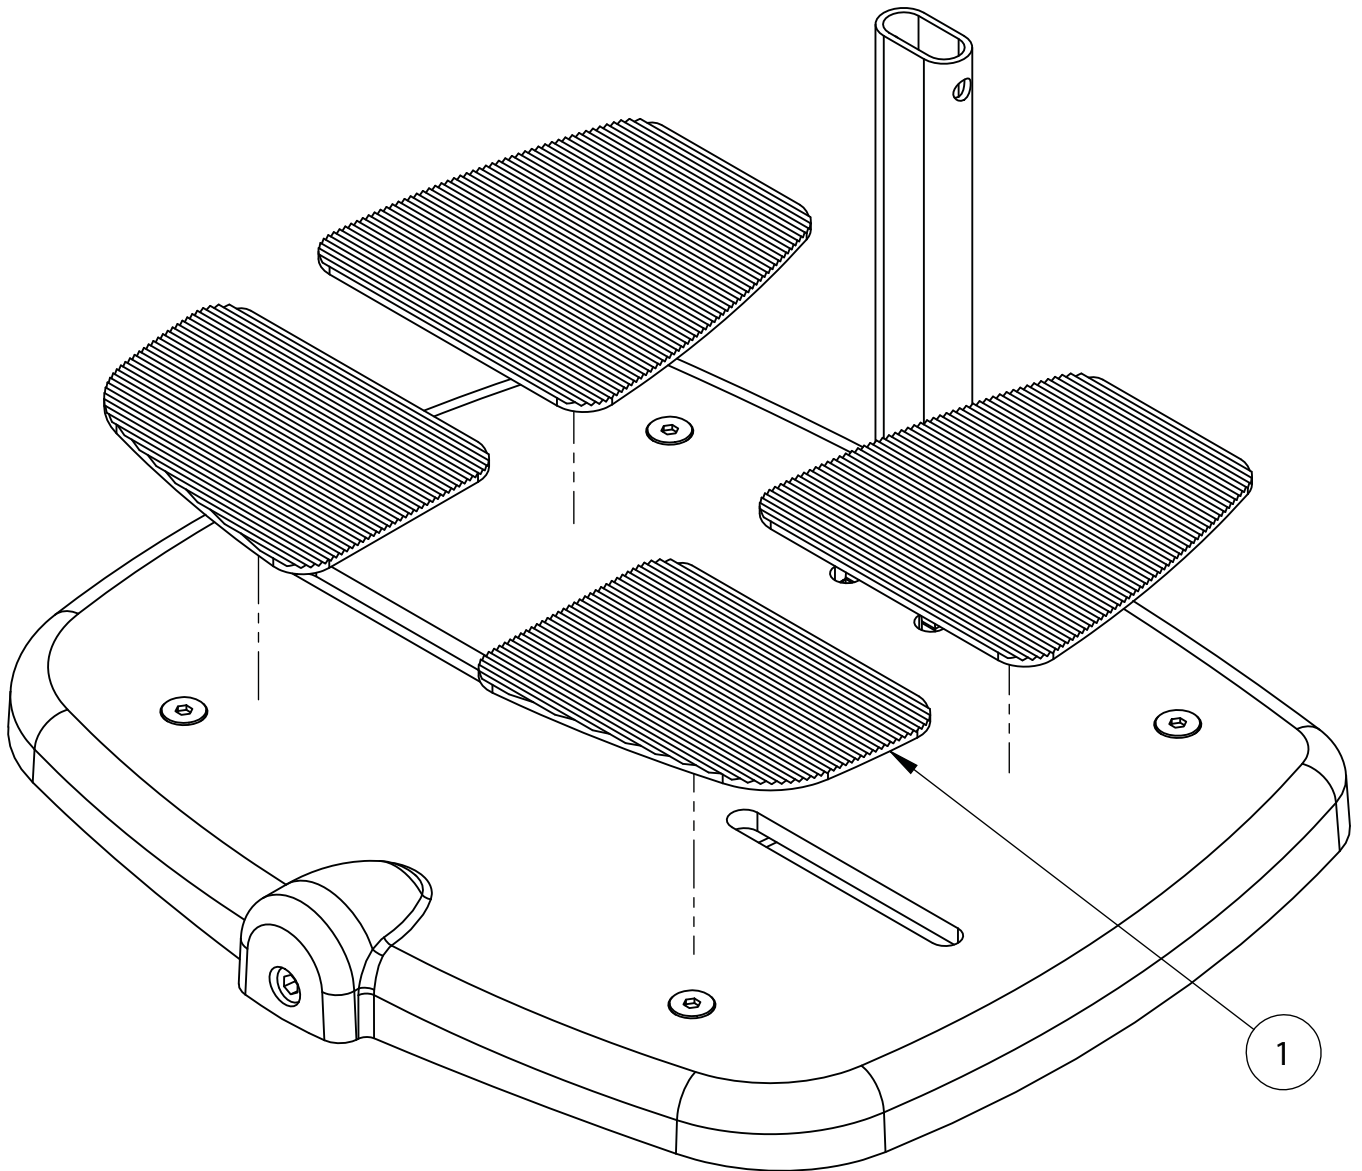

LECKEY^o

Squiggles Saddle Seat Spare Parts Catalogue

Contents

03	Squiggles Saddle Seat - Product Overview
04	Squiggles Saddle Seat - Backrest Assembly
05	Squiggles Saddle Seat - Footrest Assembly

Squiggles Saddle Seat Product Overview

Pos.	Leckey Code	Description	Qty
1	122-668	Seat Shell	1
2	122-663	Backrest Sub Assembly	1
3	122-664	Footrest Assembly	1
4	122-698	Obround Leg Upper	1
5	122-679	Interface Handle Assembly	1
6	SP-1021	Footrest Adjustment Screw Kit	1

Squiggles Saddle Seat Backrest Assembly

Pos.	Leckey Code	Description	Qty
1	SP-1022	Backrest Adjustment Screw Kit	1
2	SF43	Elesa M8 Male Knob	1
3	SP-1023	Backrest Knob Kit	1
4	SF82	Elesa Knurled Knob	2

Squiggles Saddle Seat Footrest Assembly

Pos.	Leckey Code	Description	Qty
1	118-207	Rubber Pad Set	1