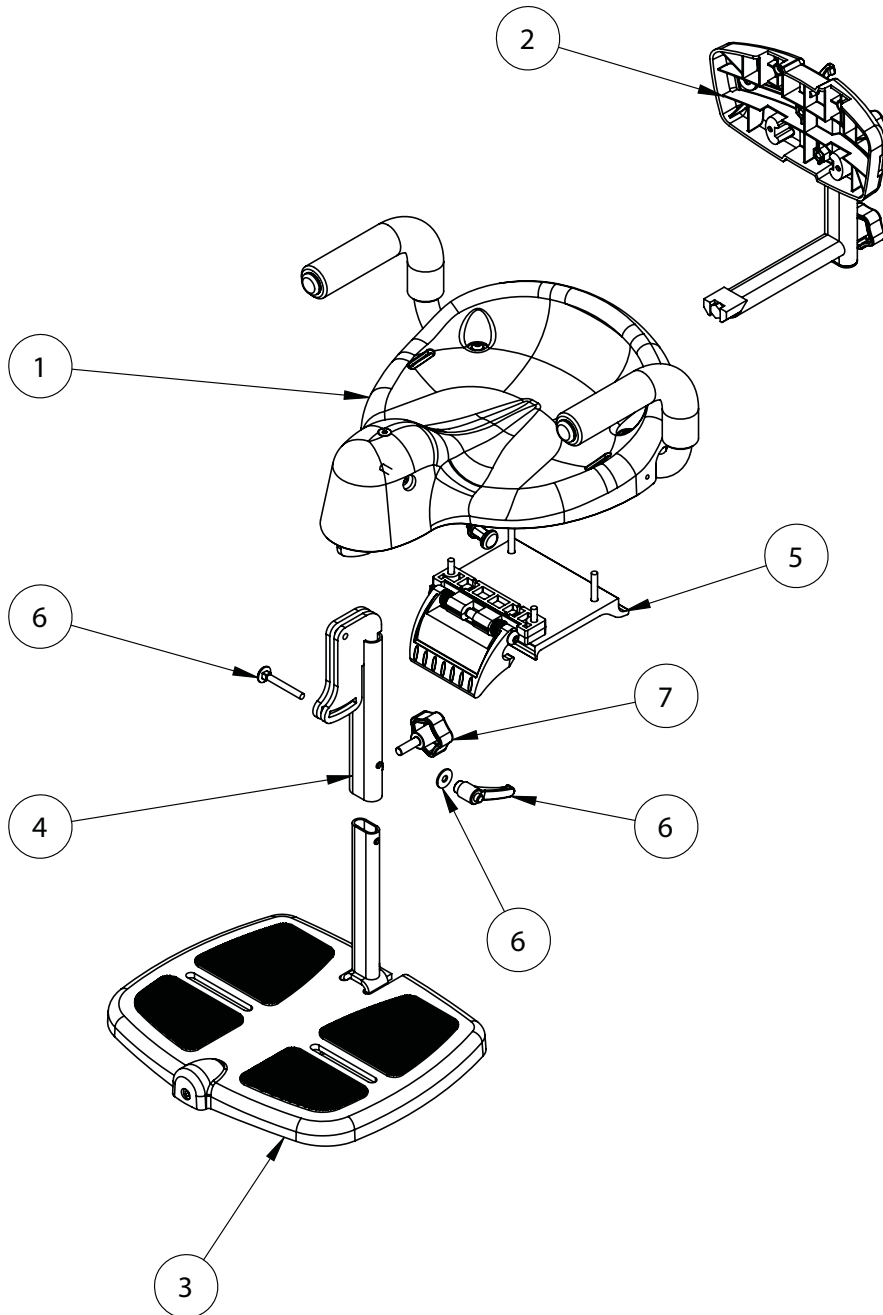

## Squiggles Saddle Seat Spare Parts Catalogue

## Squiggles Saddle Seat Product Overview

Pos.	Leckey Code	Description	Qty
1	122-668	Seat Shell	1
2	122-663	Backrest Sub Assembly	1
3	122-664	Footrest Assembly	1
4	122-698	Obround Leg Upper	1
5	122-679	Interface Handle Assembly	1
6	SP-1021	Footrest Adjustment Screw Kit	1

## Squiggles Saddle Seat Backrest Assembly

Pos.	Leckey Code	Description	Qty
1	SP-1022	Backrest Adjustment Screw Kit	1
2	SF43	Elesa M8 Male Knob	1
3	SP-1023	Backrest Knob Kit	1
4	SF82	Elesa Knurled Knob	2

## Squiggles Saddle Seat Footrest Assembly

Pos.	Leckey Code	Description	Qty
1	118-207	Rubber Pad Set	1