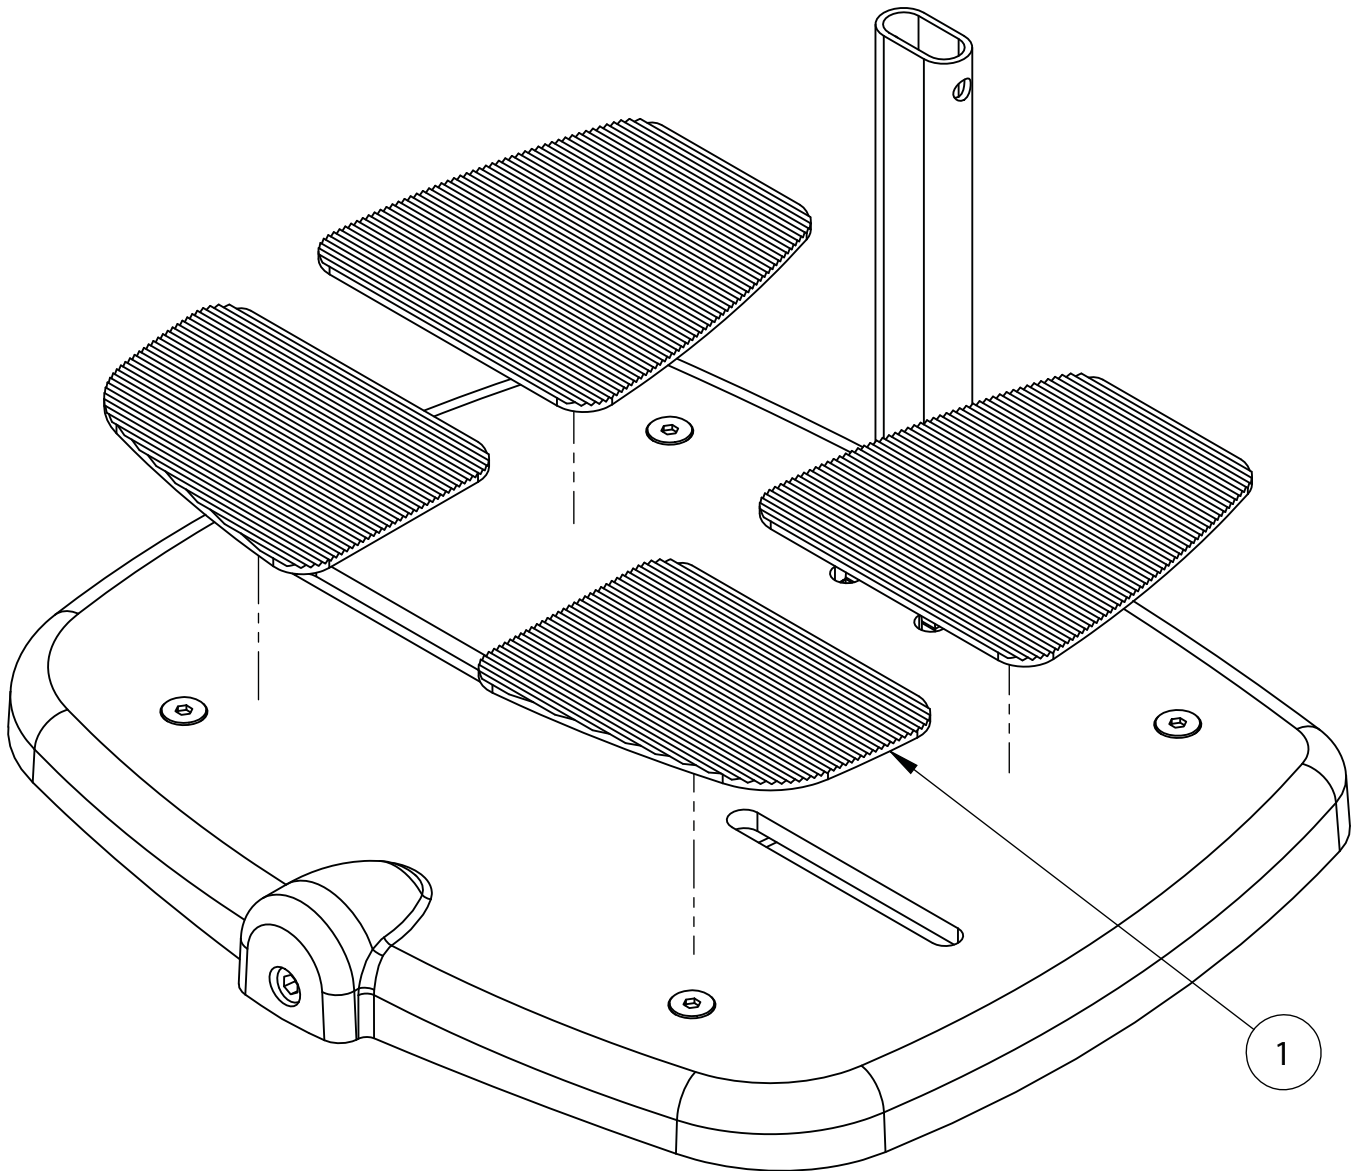

Squiggles Saddle Seat Footrest Assembly

Pos.	Leckey Code	Description	Qty
1	118-207	Rubber Pad Set	1