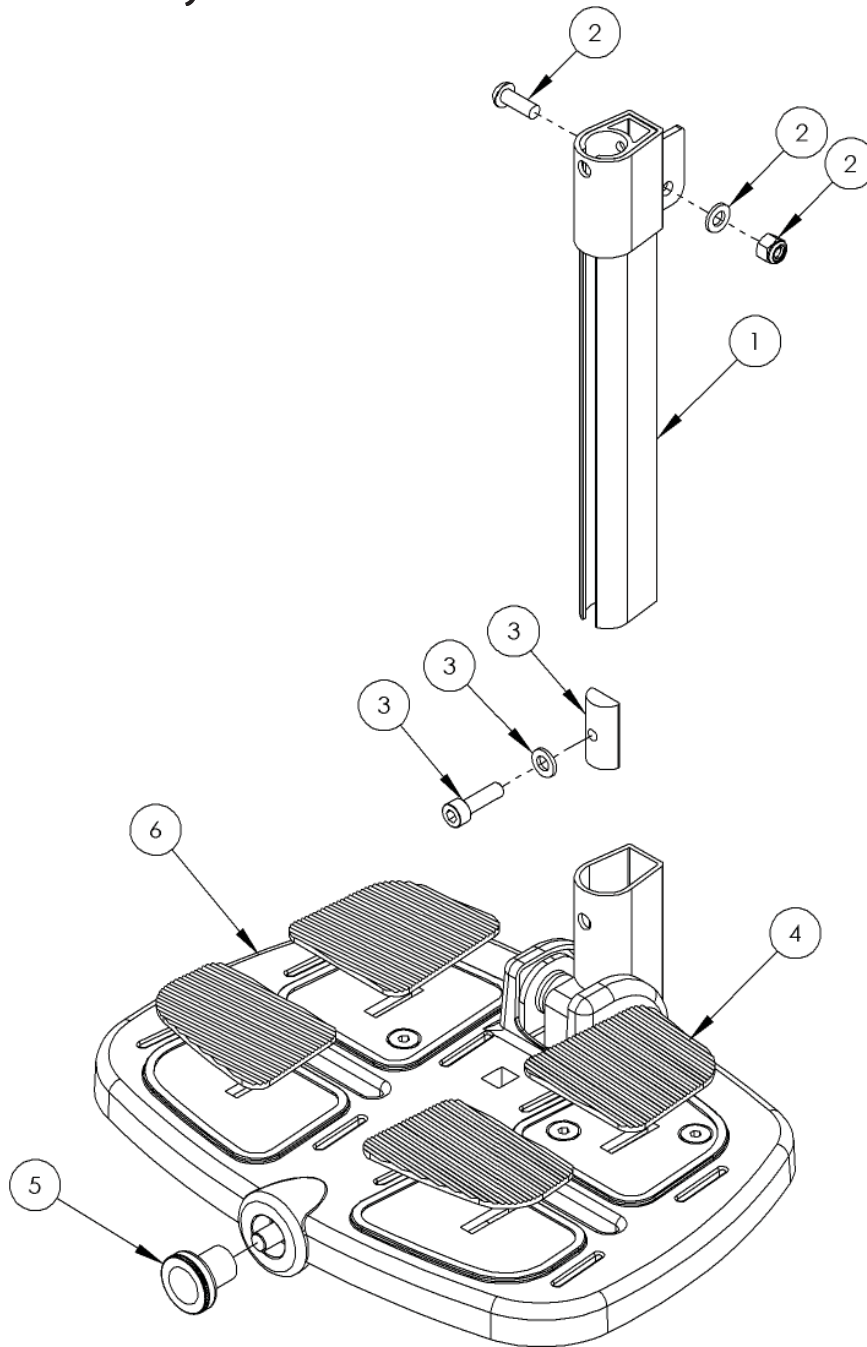

Footrest Assembly

Pos.	Leckey Code	Description	Qty
1	120-700	Leg Extension Assy	1
2	SP-1019	Leg Extension Bolt Kit	1
3	120-9015	Calf Locking Assy	1
4	120-214	Footplate Pad Kit	1
5	SF85	Elesa Knurled Knob M8	1
6	120-9031	Footplate Assy	1