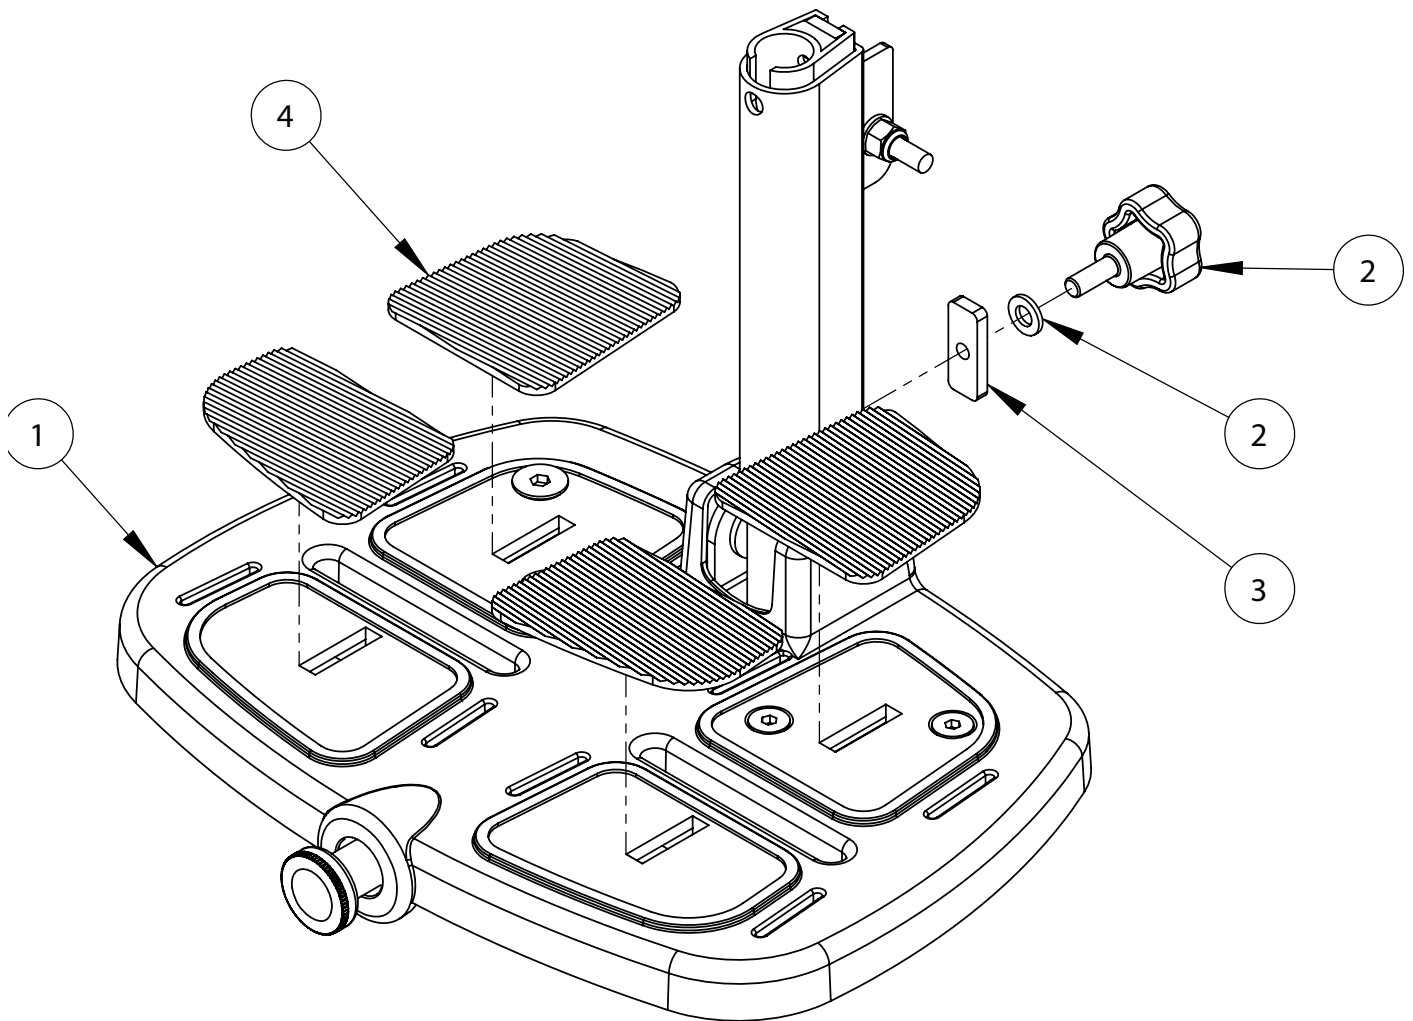

Squiggles Seat - Footrest Assembly

Pos.	Leckey Code	Description	Qty
1	120-637	Footrest Assembly	1
2	SP-1029	Footrest Locking Kit	1
3	117-115	Extrusion Locking Plate	1
4	120-214	Footplate Pad Kit	1