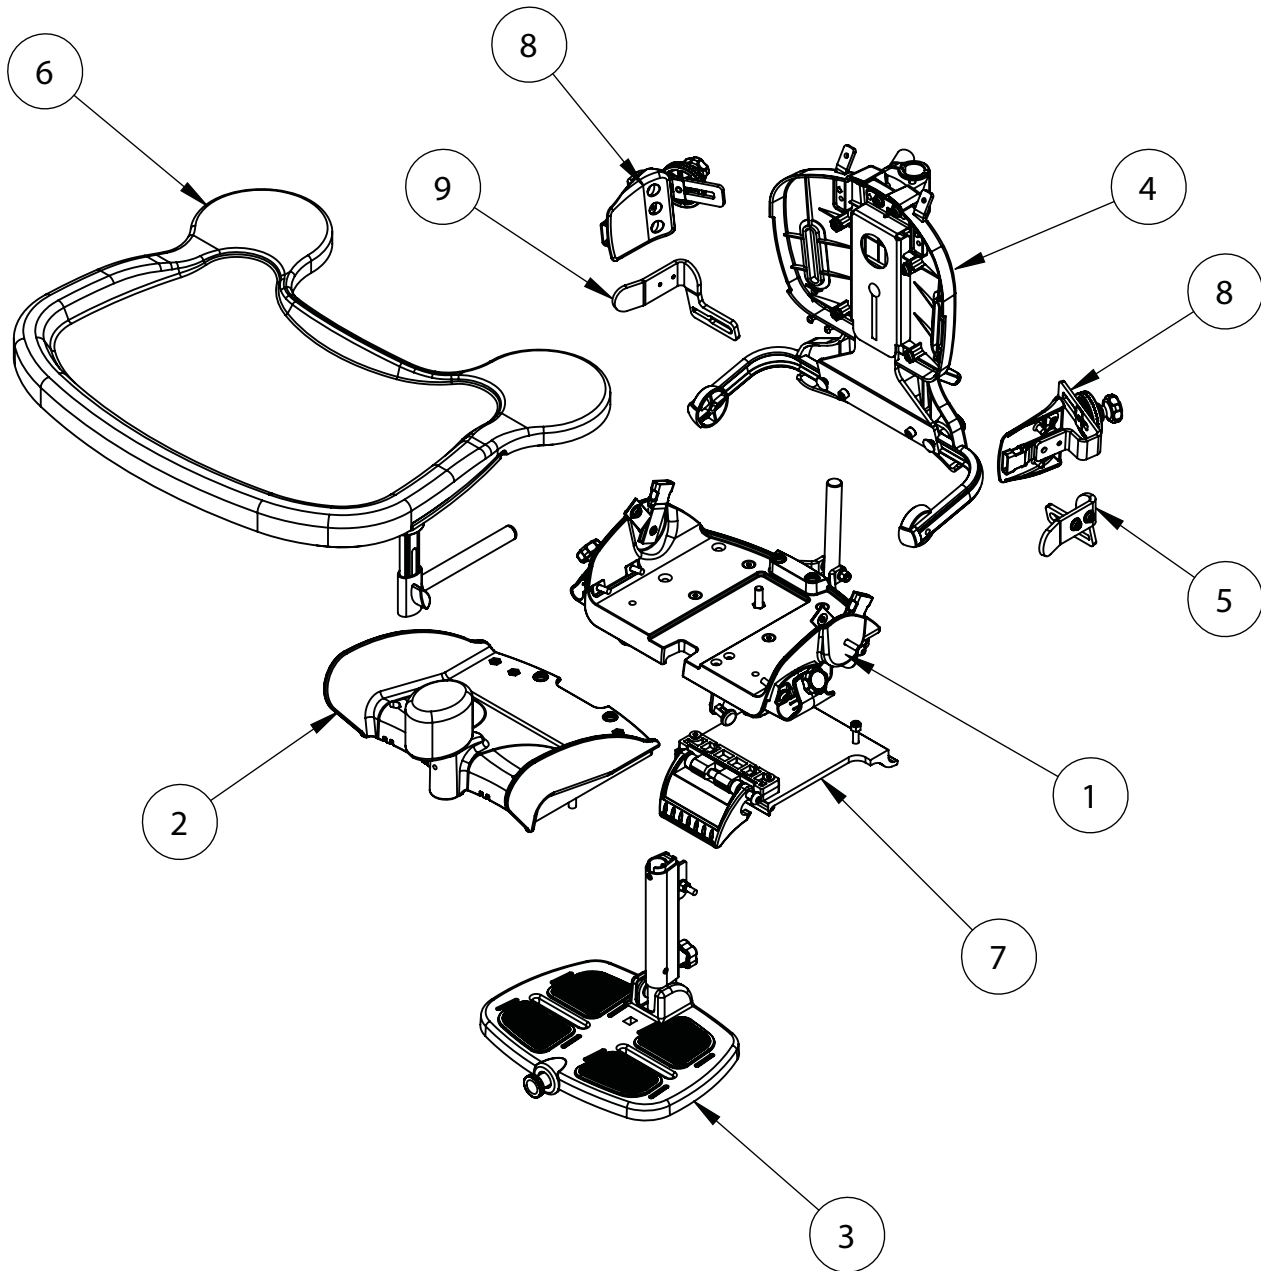

## Squiggles Seat Spare Parts Catalogue

## Contents

---

03	Squiggles Seat - Product Overview
04	Squiggles Seat - Sliding Seatbase Assembly
05	Squiggles Seat - Static Seatbase Assembly
06	Squiggles Seat - Footrest Assembly
07	Squiggles Seat - Backrest Assembly
08	Squiggles Seat - Lateral Assembly
09	Squiggles Seat - Tray Assembly
10	Squiggles Seat - Hi-Low Base Assembly
11	Squiggles Seat - Easy Chassis

## Squiggles Seat - Product Overview

Pos.	Leckey Code	Description	Qty
1	120-635	Static Seat Base Assembly	1
2	120-634	Sliding Seat Base Assembly	1
3	120-637	Footrest Assembly	1
4	120-640	Backrest Assembly	1
5	120-195	LHS Hip Guide	1
6	120-672	Tray Assembly	1
7	117-720	Interface Assembly	1
8	120-656	Rigid Lateral Assembly	1
9	120-201	RHS Hip Guide	1

## Squiggles Seat - Easy Chassis

Pos.	Leckey Code	Description	Qty
1	122-717	Easy Chassis	1
2	120-9031	Easy Chassis Castor Kit	4
3	118-160	Castor Tube Insert	4
4	SF19	Locking Key (M8 X 16)	2
5	SP-1030	Easy Chassis Ratchet Kit	1
6	120-812	Gas Strut Activation	1