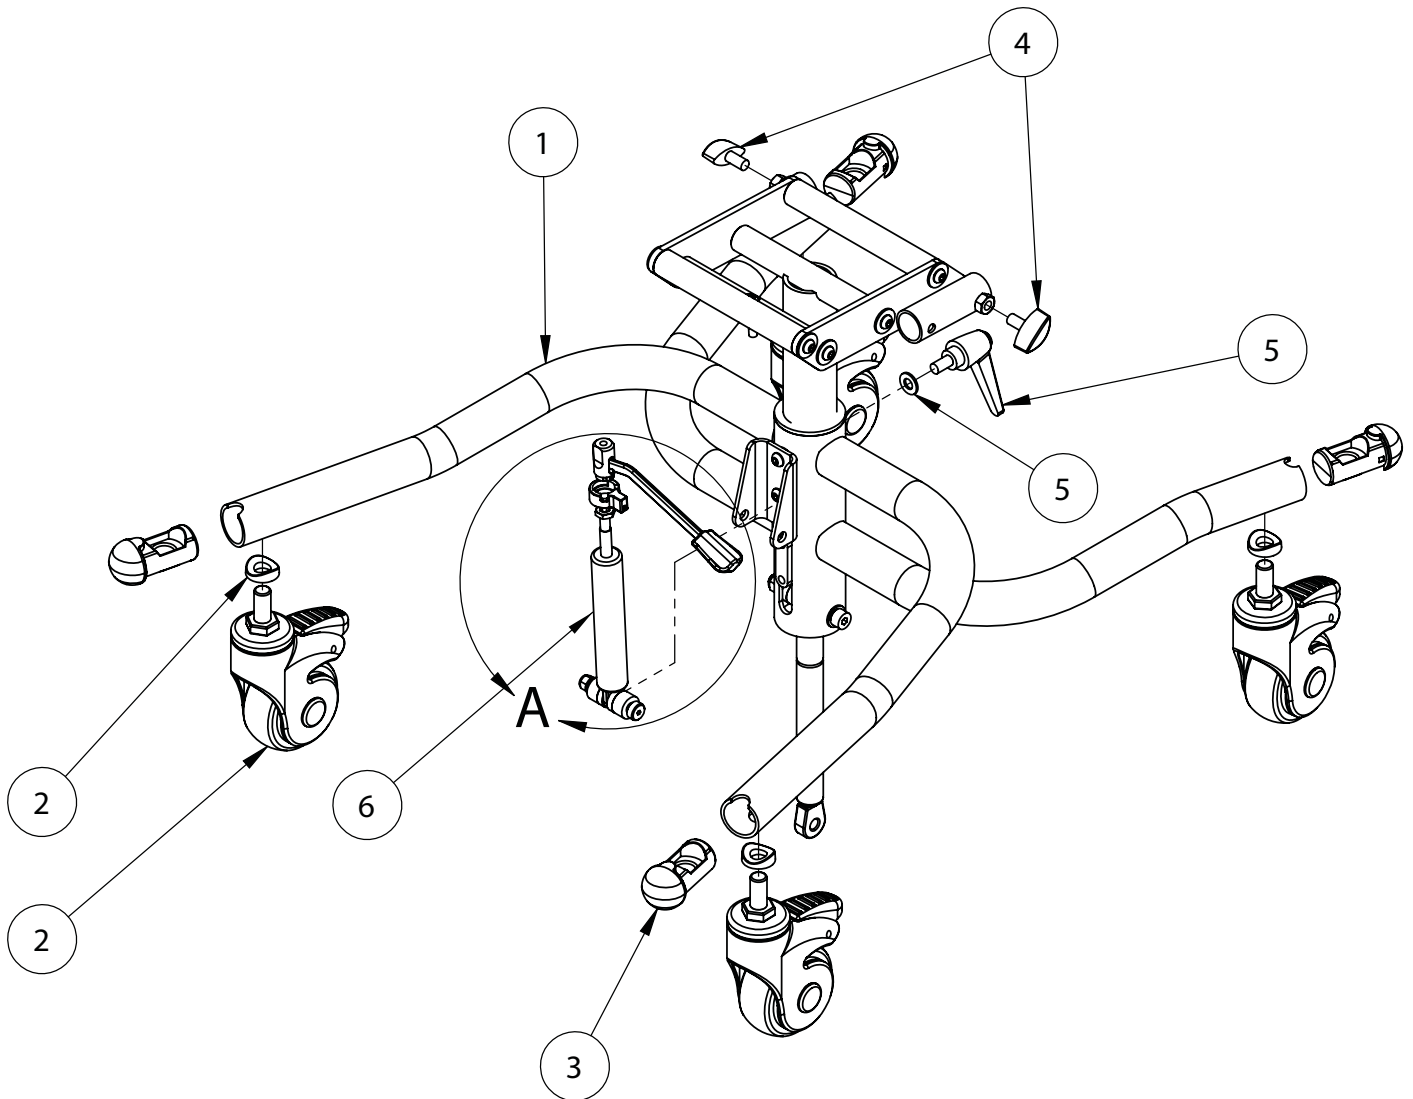

Squiggles Seat - Easy Chassis

Pos.	Leckey Code	Description	Qty
1	122-717	Easy Chassis	1
2	120-9031	Easy Chassis Castor Kit	4
3	118-160	Castor Tube Insert	4
4	SF19	Locking Key (M8 X 16)	2
5	SP-1030	Easy Chassis Ratchet Kit	1
6	120-812	Gas Strut Activation	1