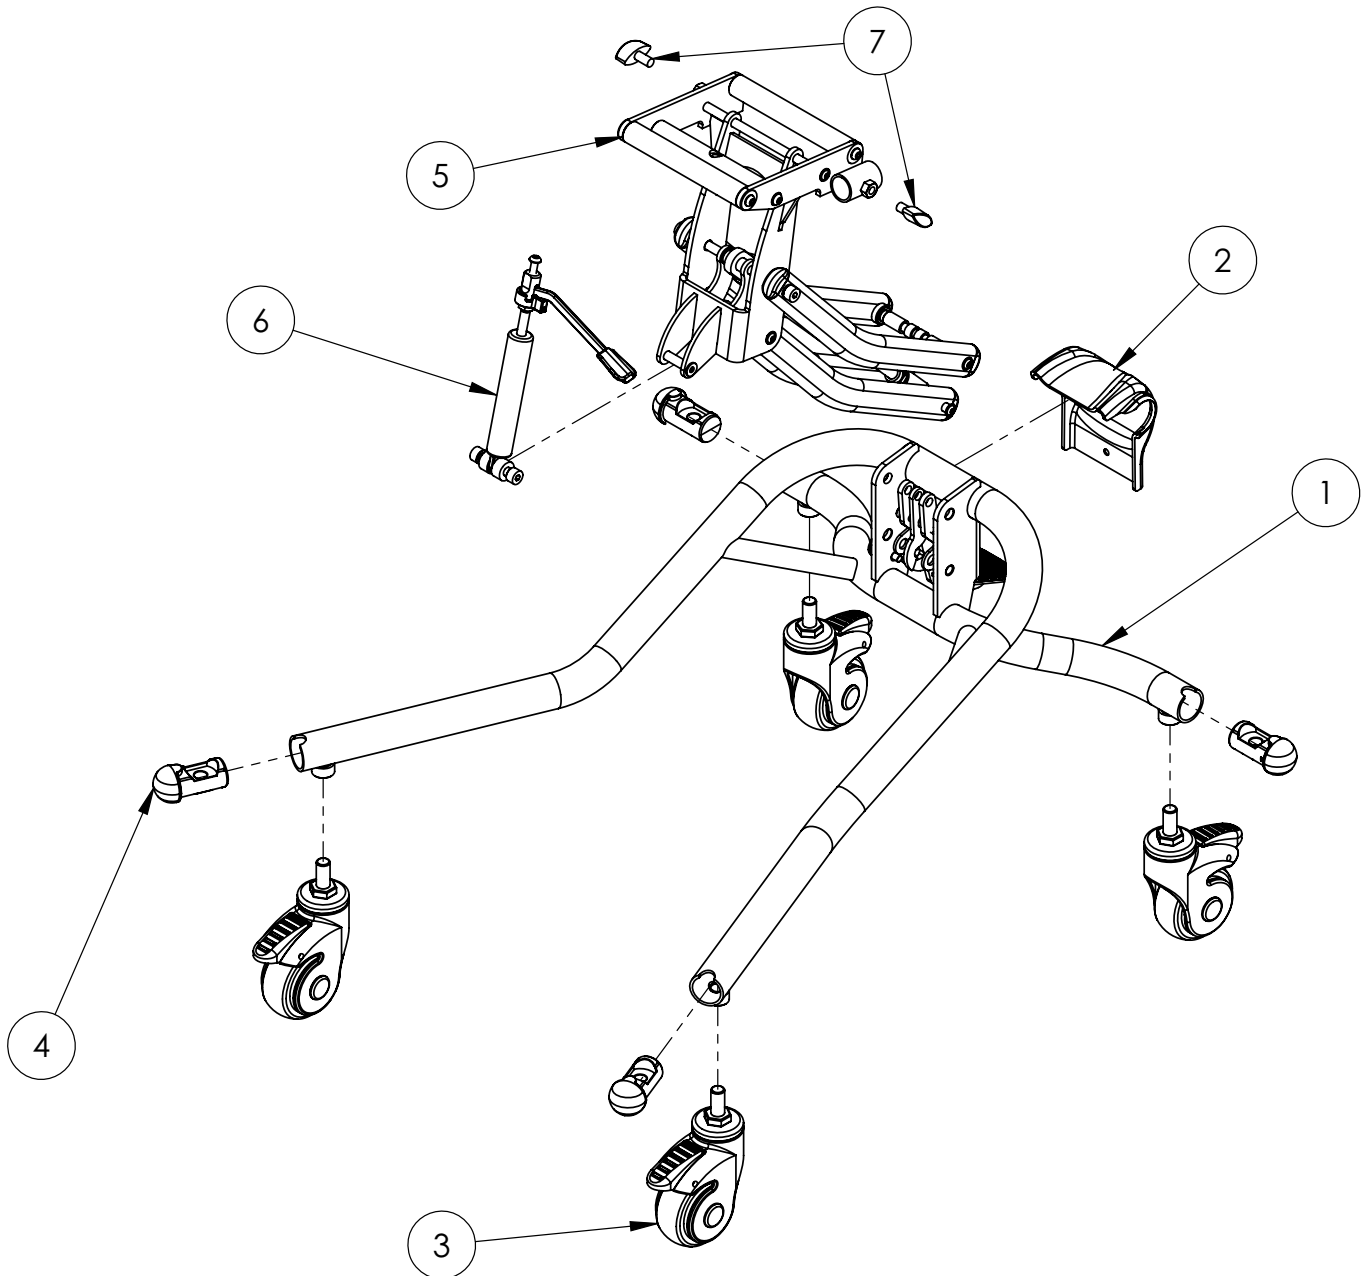

Squiggles Seat - Hi-Low Base

Pos.	Leckey Code	Description	Qty
1	120-800	Squiggles Chassis Assembly	1
2	120-371	Chassis Rear Moulding	1
3	IA32	Castor	4
4	118-160	Castor Tube Insert	4
5	120-802	Chassis Arm Assembly	1
6	120-812	Bansback Tilt Spring Assembly	1
7	SF19	Locking Key (M8 X 16)	2