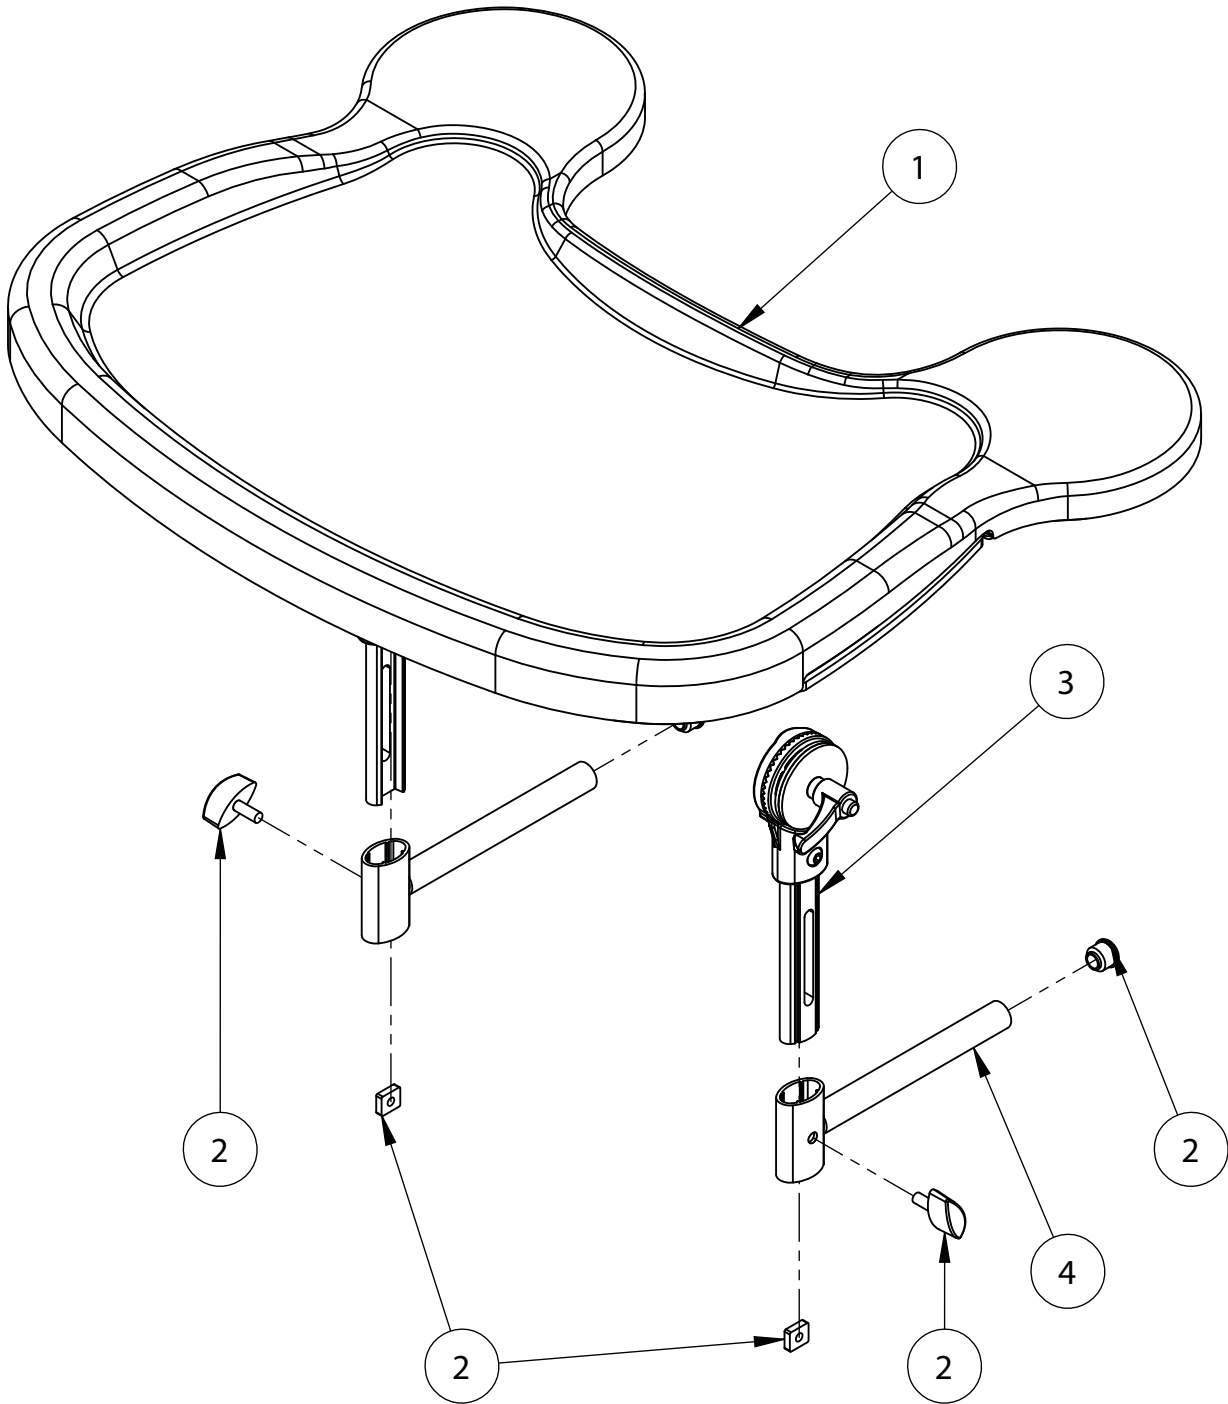

Squiggles Seat - Tray Assembly

Pos.	Leckey Code	Description	Qty
1	120-672	Tray Assembly	1
2	120-9032	Tray Adjustment Kit	2
3	120-671	Tray Height Adjustment Assembly	2
4	120-638	Tray Depth Adjustment Assembly	2