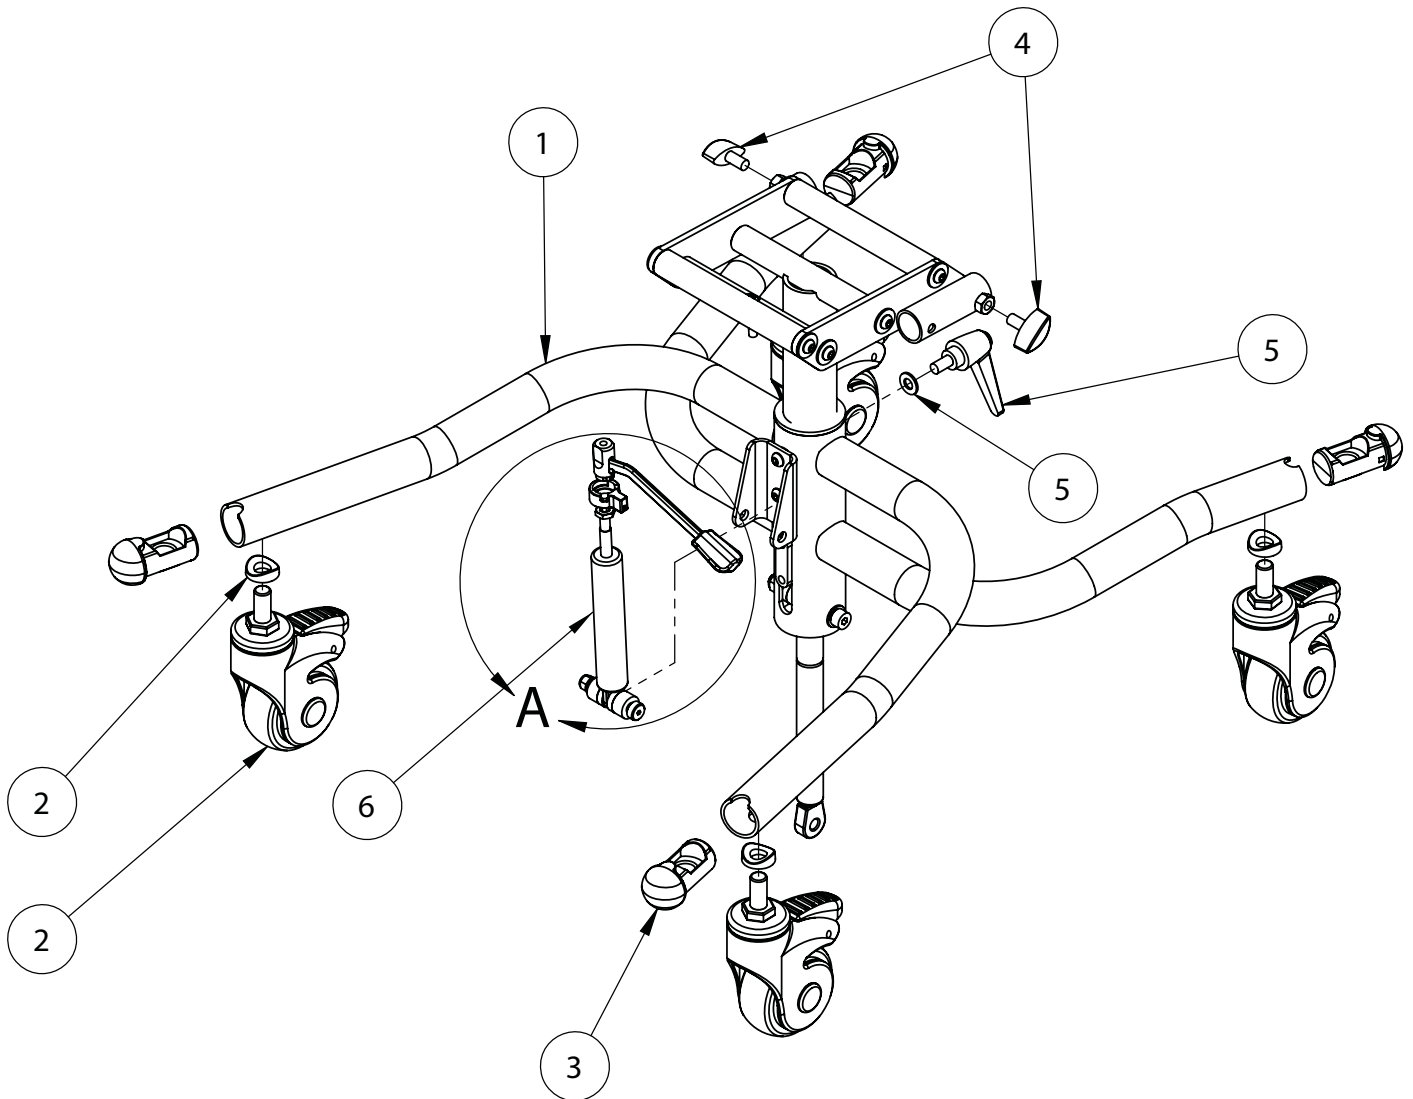

Squiggles Seat - Lateral Assembly

Pos.	Leckey Code	Description	Qty
1	118-049	Lateral	1
2	SL19	Csk Socket Screw M6 X 16	1
3	117-700	Harness Buckle Attachment	1
4	120-175	Lateral Bracket	1
5	117-139	Angle Lock Assembly	1

Squiggles Seat - Tray Assembly

Pos.	Leckey Code	Description	Qty
1	120-672	Tray Assembly	1
2	120-9032	Tray Adjustment Kit	2
3	120-671	Tray Height Adjustment Assembly	2
4	120-638	Tray Depth Adjustment Assembly	2

Squiggles Seat - Hi-Low Base

Pos.	Leckey Code	Description	Qty
1	120-800	Squiggles Chassis Assembly	1
2	120-371	Chassis Rear Moulding	1
3	IA32	Castor	4
4	118-160	Castor Tube Insert	4
5	120-802	Chassis Arm Assembly	1
6	120-812	Bansback Tilt Spring Assembly	1
7	SF19	Locking Key (M8 X 16)	2

Squiggles Seat - Easy Chassis

Pos.	Leckey Code	Description	Qty
1	122-717	Easy Chassis	1
2	120-9031	Easy Chassis Castor Kit	4
3	118-160	Castor Tube Insert	4
4	SF19	Locking Key (M8 X 16)	2
5	SP-1030	Easy Chassis Ratchet Kit	1
6	120-812	Gas Strut Activation	1