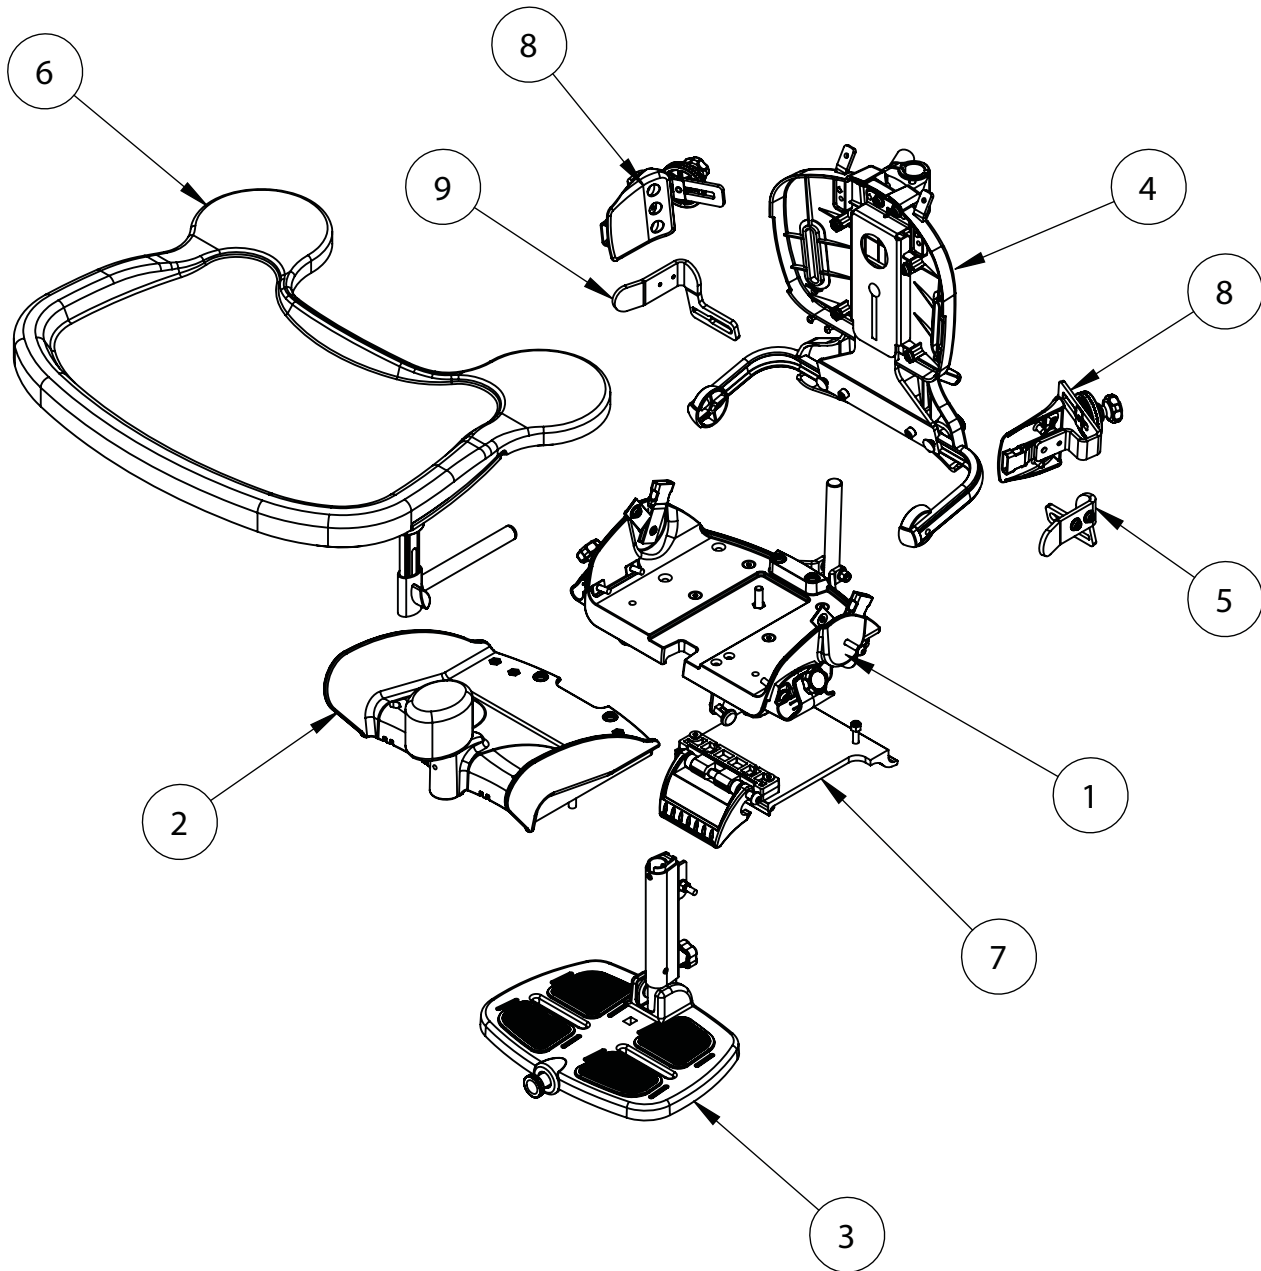

LECKEY^o

Squiggles Seat Spare Parts Catalogue

Contents

03	Squiggles Seat - Product Overview
04	Squiggles Seat - Sliding Seatbase Assembly
05	Squiggles Seat - Static Seatbase Assembly
06	Squiggles Seat - Footrest Assembly
07	Squiggles Seat - Backrest Assembly
08	Squiggles Seat - Lateral Assembly
09	Squiggles Seat - Tray Assembly
10	Squiggles Seat - Hi-Low Base Assembly
11	Squiggles Seat - Easy Chassis

Squiggles Seat - Product Overview

Pos.	Leckey Code	Description	Qty
1	120-635	Static Seat Base Assembly	1
2	120-634	Sliding Seat Base Assembly	1
3	120-637	Footrest Assembly	1
4	120-640	Backrest Assembly	1
5	120-195	LHS Hip Guide	1
6	120-672	Tray Assembly	1
7	117-720	Interface Assembly	1
8	120-656	Rigid Lateral Assembly	1
9	120-201	RHS Hip Guide	1

Squiggles Seat - Sliding Seatbase Assembly

Pos.	Leckey Code	Description	Qty
1	120-634	Sliding Seat Base Assembly	1
2	120-641	Pommel	1

Squiggles Seat - Static Seatbase Assembly

Pos.	Leckey Code	Description	Qty
1	120-635	Static Seat Base Assembly	1
2	SP-1027	Squiggles Seatbase Depth Adjustment Kit	1
3	SP-1028	Tray Assembly Adjustment Kit	1

Squiggles Seat - Footrest Assembly

Pos.	Leckey Code	Description	Qty
1	120-637	Footrest Assembly	1
2	SP-1029	Footrest Locking Kit	1
3	117-115	Extrusion Locking Plate	1
4	120-214	Footplate Pad Kit	1

Squiggles Seat - Backrest Assembly