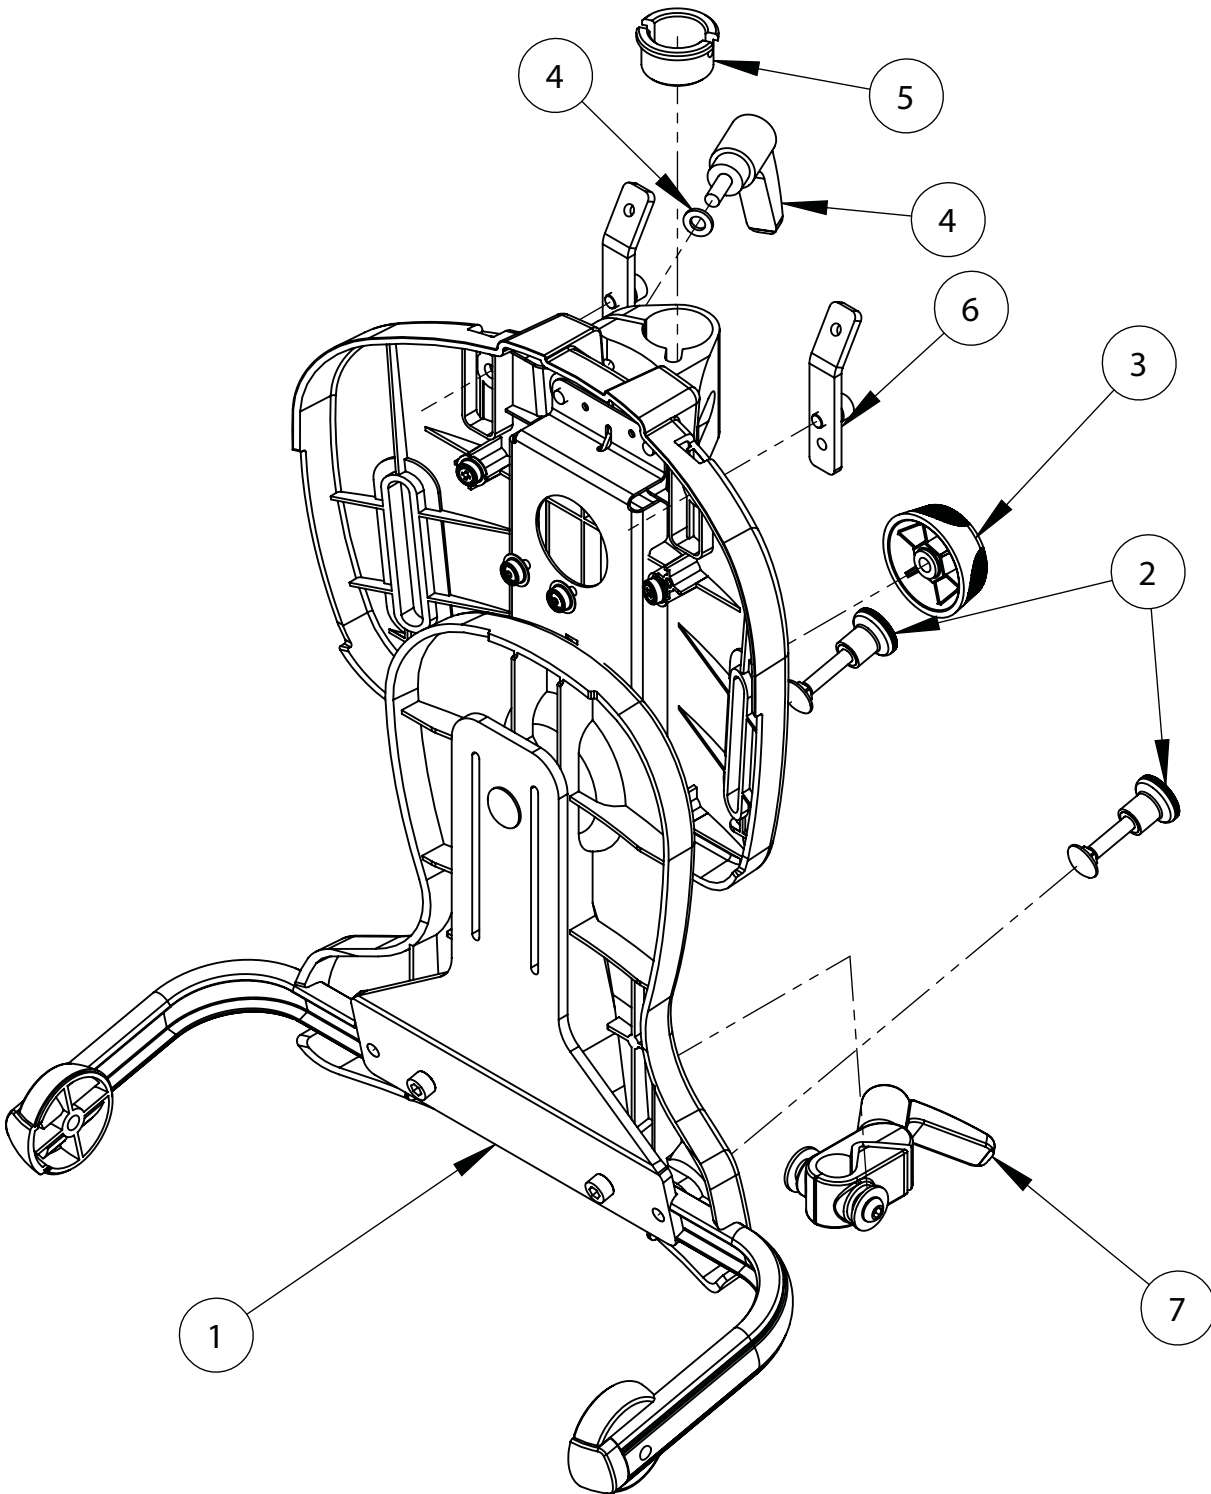

Squiggles Seat - Product Overview

Pos.	Leckey Code	Description	Qty
1	120-635	Static Seat Base Assembly	1
2	120-634	Sliding Seat Base Assembly	1
3	120-637	Footrest Assembly	1
4	120-640	Backrest Assembly	1
5	120-195	LHS Hip Guide	1
6	120-672	Tray Assembly	1
7	117-720	Interface Assembly	1
8	120-656	Rigid Lateral Assembly	1
9	120-201	RHS Hip Guide	1

Squiggles Seat - Sliding Seatbase Assembly

Pos.	Leckey Code	Description	Qty
1	120-634	Sliding Seat Base Assembly	1
2	120-641	Pommel	1

Squiggles Seat - Static Seatbase Assembly

Pos.	Leckey Code	Description	Qty
1	120-635	Static Seat Base Assembly	1
2	SP-1027	Squiggles Seatbase Depth Adjustment Kit	1
3	SP-1028	Tray Assembly Adjustment Kit	1

Squiggles Seat - Footrest Assembly

Pos.	Leckey Code	Description	Qty
1	120-637	Footrest Assembly	1
2	SP-1029	Footrest Locking Kit	1
3	117-115	Extrusion Locking Plate	1
4	120-214	Footplate Pad Kit	1

Squiggles Seat - Backrest Assembly

Pos.	Leckey Code	Description	Qty
1	120-640	Backrest Assembly	1
2	SF01	Elesa Knurled Knob Kit	1
3	118-716	Orb Knob	1
4	120-1020	Head Support Ratchet Assembly	1
5	118-166	Head Support Collar	1
6	120-9029	Trunk Harness Attachment Kit	1
7	120-665	Backrest Angle Clamp Assembly	1