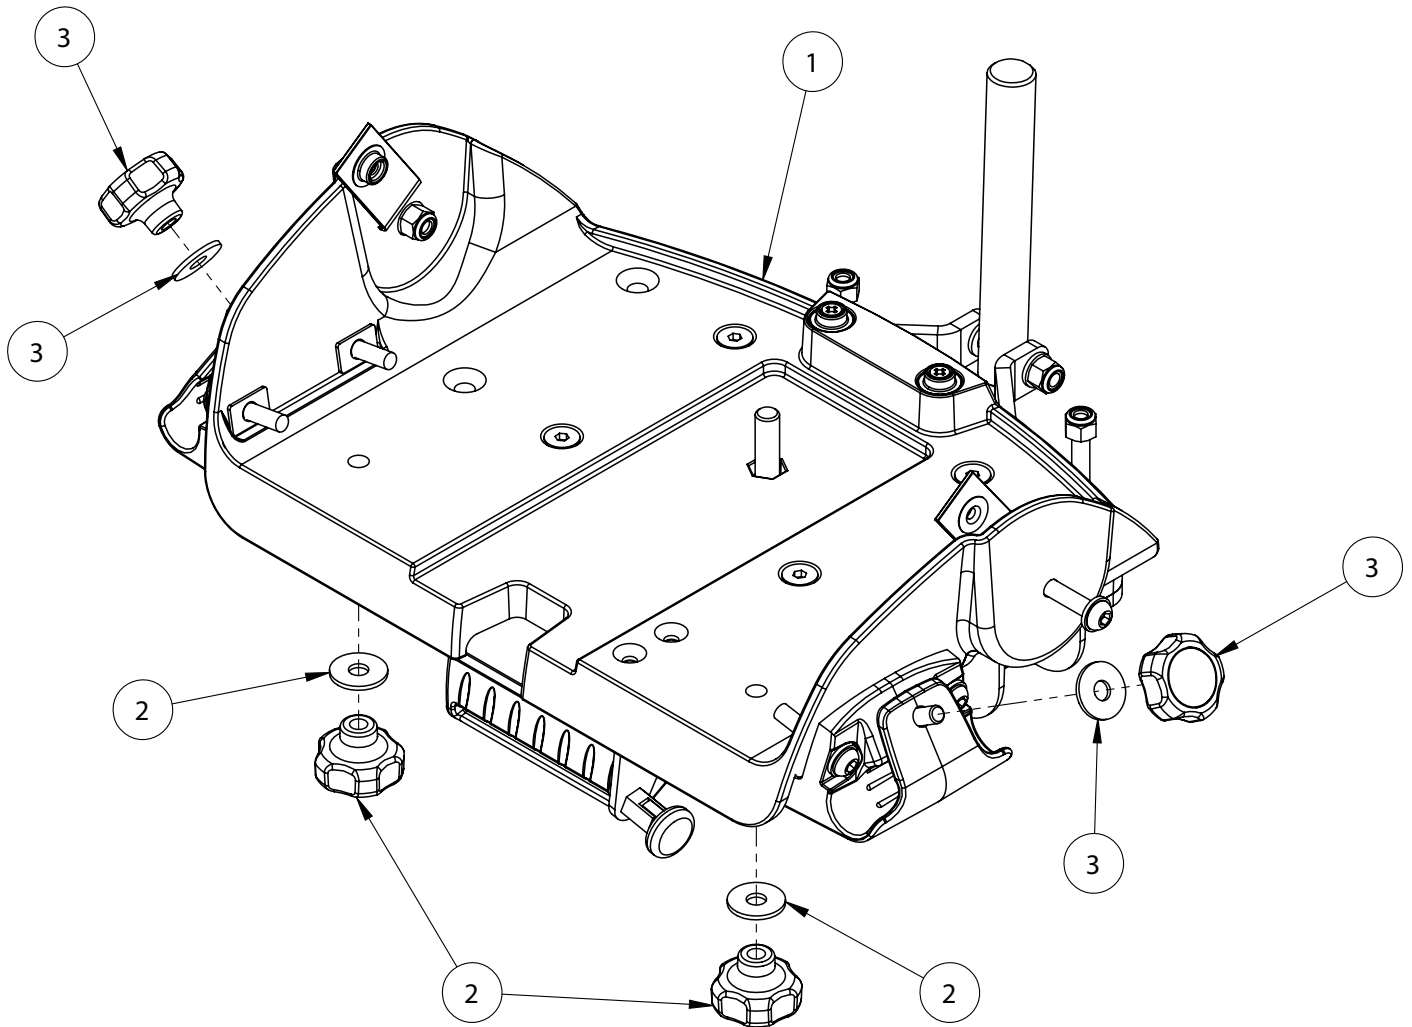

Squiggles Seat - Product Overview

Pos.	Leckey Code	Description	Qty
1	120-635	Static Seat Base Assembly	1
2	120-634	Sliding Seat Base Assembly	1
3	120-637	Footrest Assembly	1
4	120-640	Backrest Assembly	1
5	120-195	LHS Hip Guide	1
6	120-672	Tray Assembly	1
7	117-720	Interface Assembly	1
8	120-656	Rigid Lateral Assembly	1
9	120-201	RHS Hip Guide	1

Squiggles Seat - Sliding Seatbase Assembly

Pos.	Leckey Code	Description	Qty
1	120-634	Sliding Seat Base Assembly	1
2	120-641	Pommel	1

Squiggles Seat - Static Seatbase Assembly

Pos.	Leckey Code	Description	Qty
1	120-635	Static Seat Base Assembly	1
2	SP-1027	Squiggles Seatbase Depth Adjustment Kit	1
3	SP-1028	Tray Assembly Adjustment Kit	1