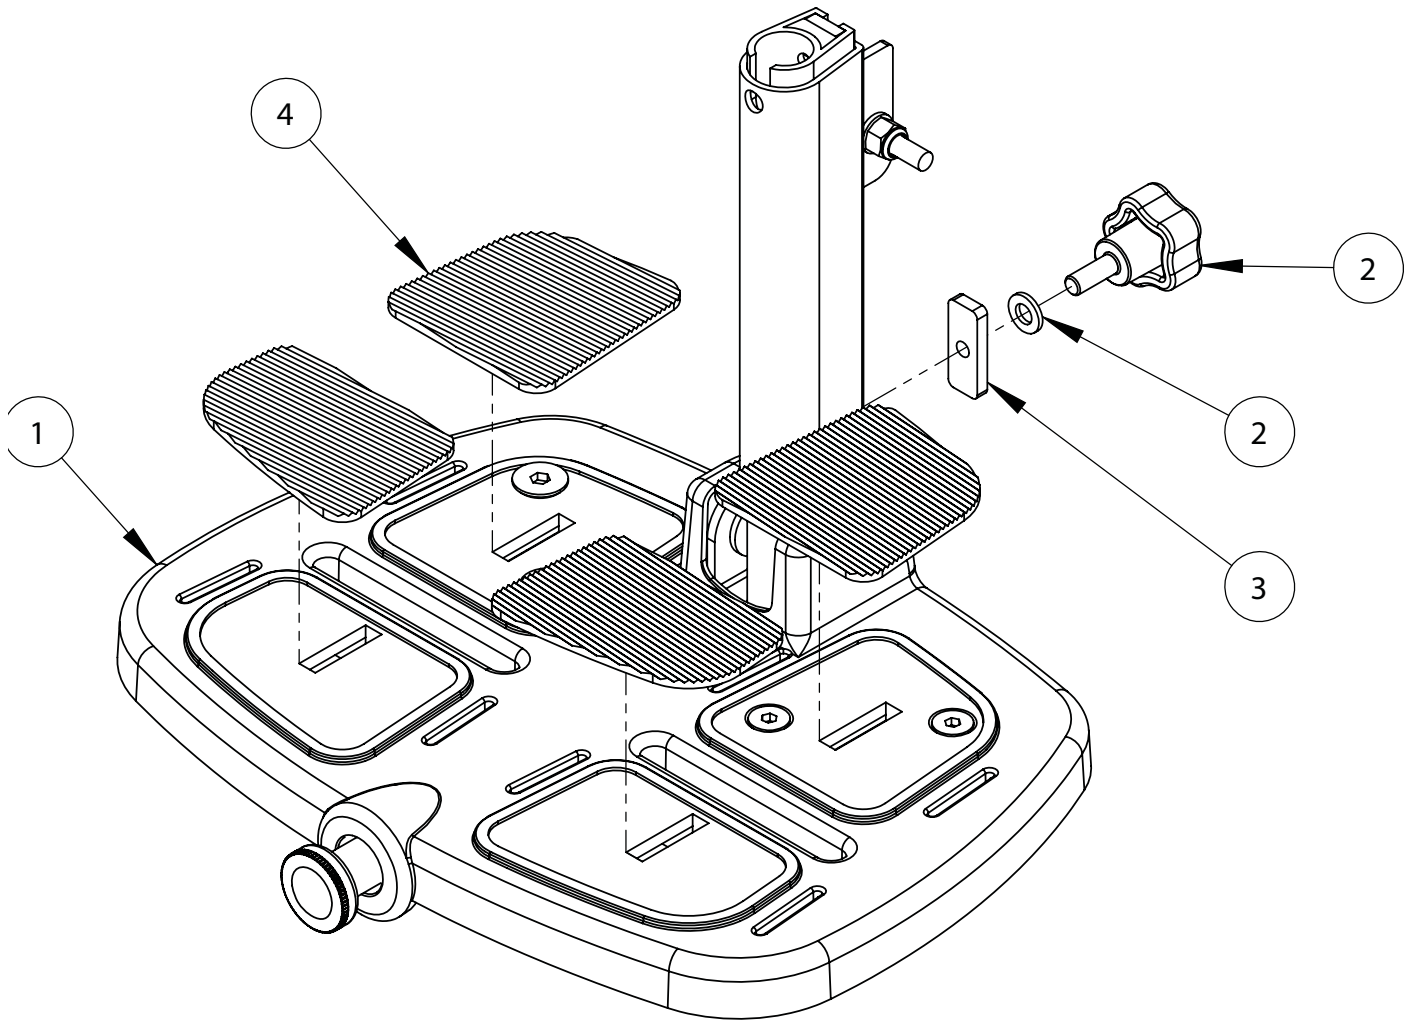

Squiggles Seat - Sliding Seatbase Assembly

Pos.	Leckey Code	Description	Qty
1	120-634	Sliding Seat Base Assembly	1
2	120-641	Pommel	1

Squiggles Seat - Static Seatbase Assembly

Pos.	Leckey Code	Description	Qty
1	120-635	Static Seat Base Assembly	1
2	SP-1027	Squiggles Seatbase Depth Adjustment Kit	1
3	SP-1028	Tray Assembly Adjustment Kit	1

Squiggles Seat - Footrest Assembly

Pos.	Leckey Code	Description	Qty
1	120-637	Footrest Assembly	1
2	SP-1029	Footrest Locking Kit	1
3	117-115	Extrusion Locking Plate	1
4	120-214	Footplate Pad Kit	1

Squiggles Seat - Backrest Assembly