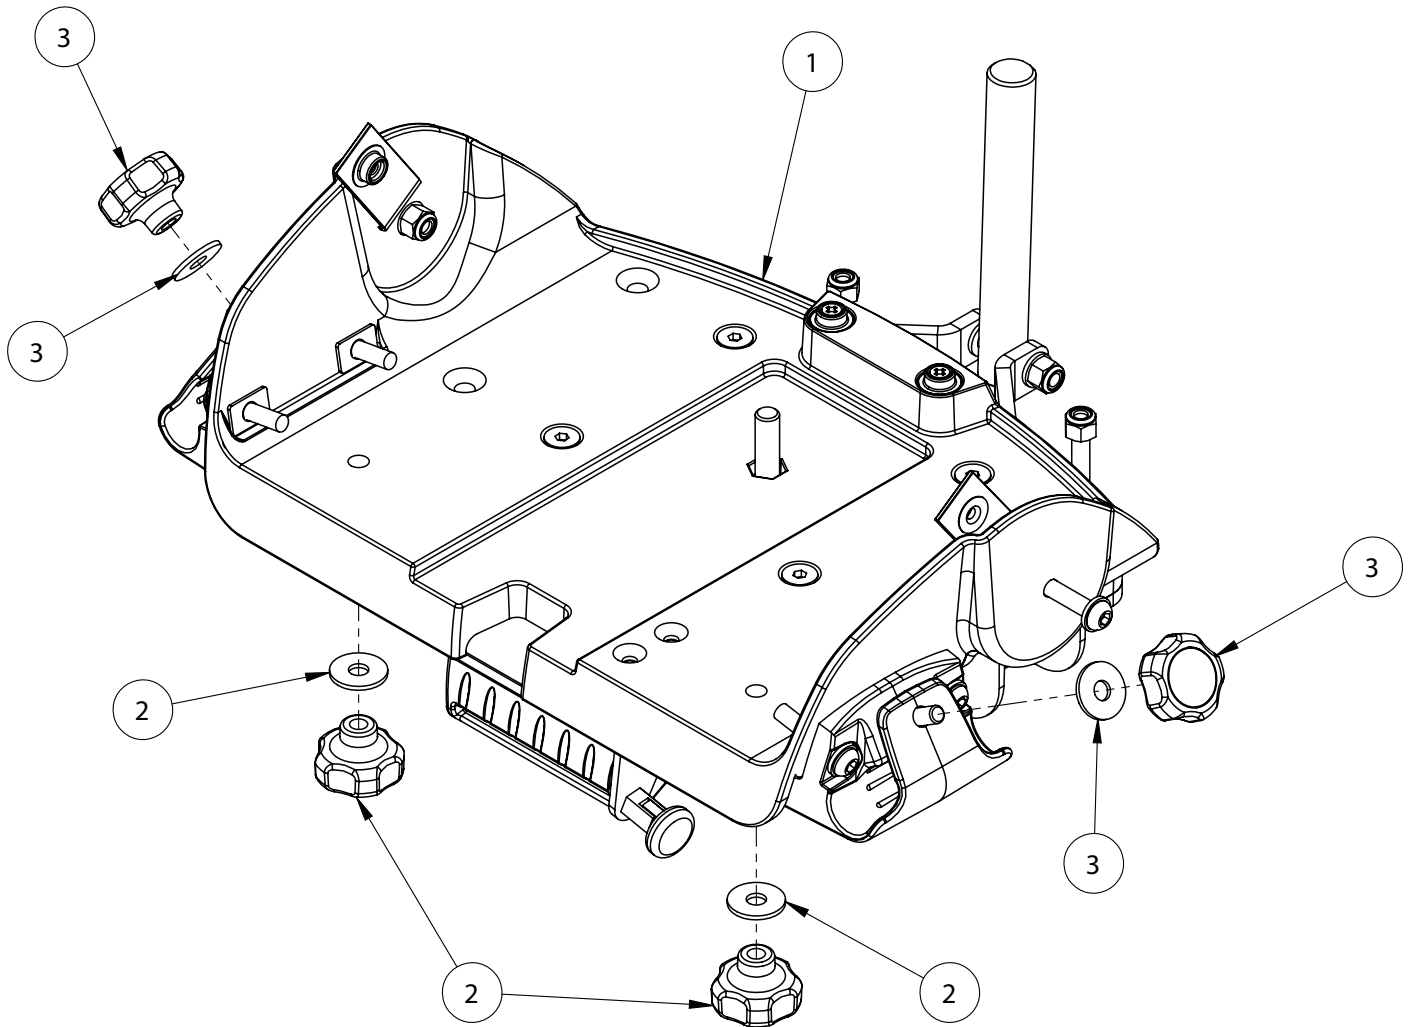

## Squiggles Seat - Product Overview

Pos.	Leckey Code	Description	Qty
1	120-635	Static Seat Base Assembly	1
2	120-634	Sliding Seat Base Assembly	1
3	120-637	Footrest Assembly	1
4	120-640	Backrest Assembly	1
5	120-195	LHS Hip Guide	1
6	120-672	Tray Assembly	1
7	117-720	Interface Assembly	1
8	120-656	Rigid Lateral Assembly	1
9	120-201	RHS Hip Guide	1

## Squiggles Seat - Static Seatbase Assembly

Pos.	Leckey Code	Description	Qty
1	120-635	Static Seat Base Assembly	1
2	SP-1027	Squiggles Seatbase Depth Adjustment Kit	1
3	SP-1028	Tray Assembly Adjustment Kit	1