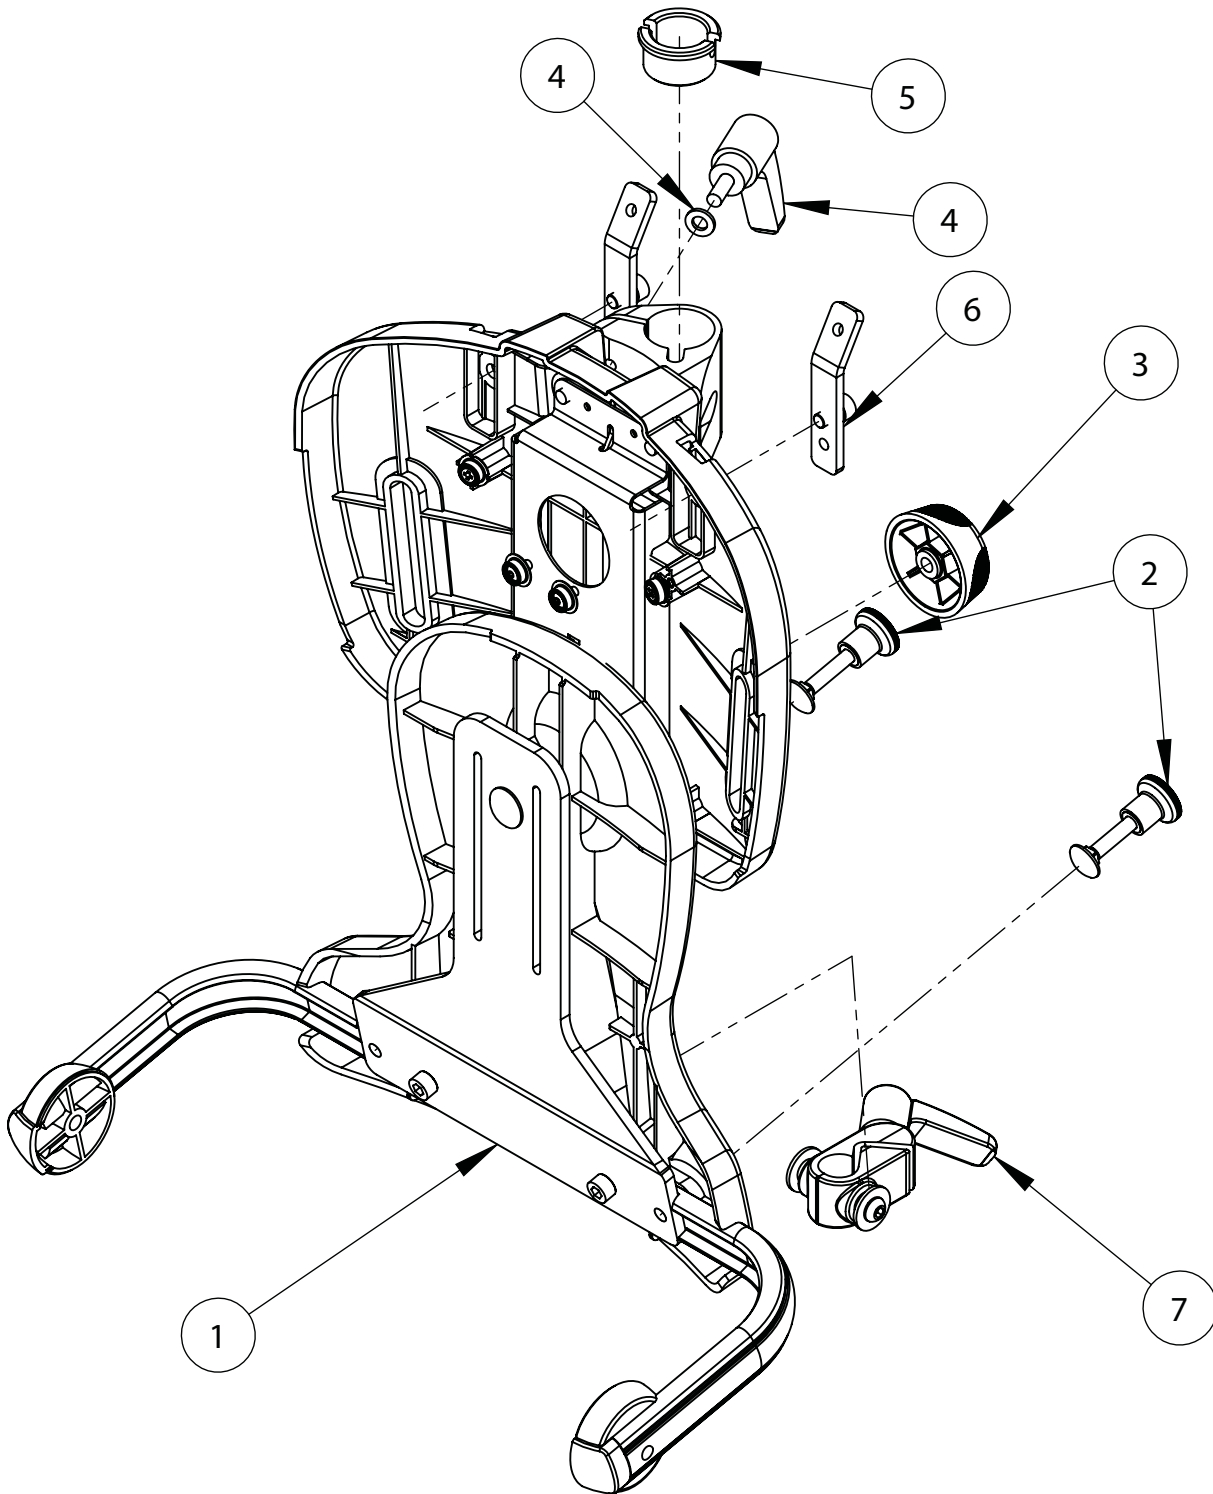

Squiggles Seat - Backrest Assembly

Pos.	Leckey Code	Description	Qty
1	120-640	Backrest Assembly	1
2	SF01	Elesa Knurled Knob Kit	1
3	118-716	Orb Knob	1
4	120-1020	Head Support Ratchet Assembly	1
5	118-166	Head Support Collar	1
6	120-9029	Trunk Harness Attachment Kit	1
7	120-665	Backrest Angle Clamp Assembly	1