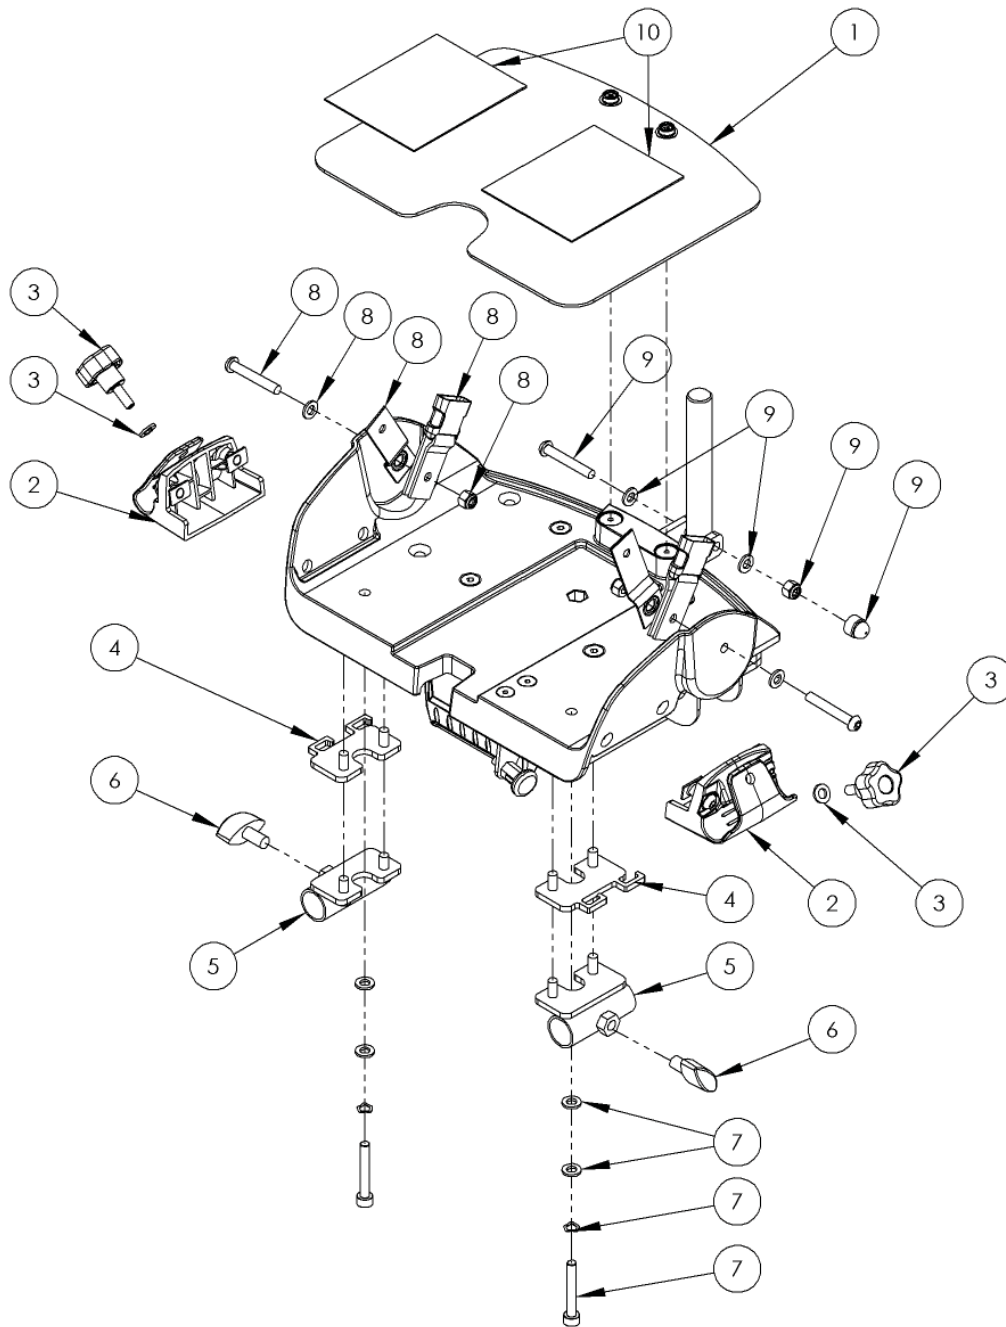

Static Seatbase Assembly

Pos.	Leckey Code	Description	Qty
1	120-851	Seatbase Shelf	1
2	120-9006	Tray Holder Assembly	2
3	120-9007	Tray Holder Knob Assembly	2
4	120-9008	Long Sitting Spacer Plate Assembly	2
5	120-9009	Long Sitting Receiver Brkt Assembly	2
6	SF19	M8 Locking Key	2
7	SP-1012	Sliding Seatbase Attachment Screw Kit	2
8	120-9011	Seatbase & Strap Attachment Screw Kit	2
9	SP-1013	Back Angle Bar Screw Kit	1
10	120-9013	Seatbase Shelf Velcro Kit	1