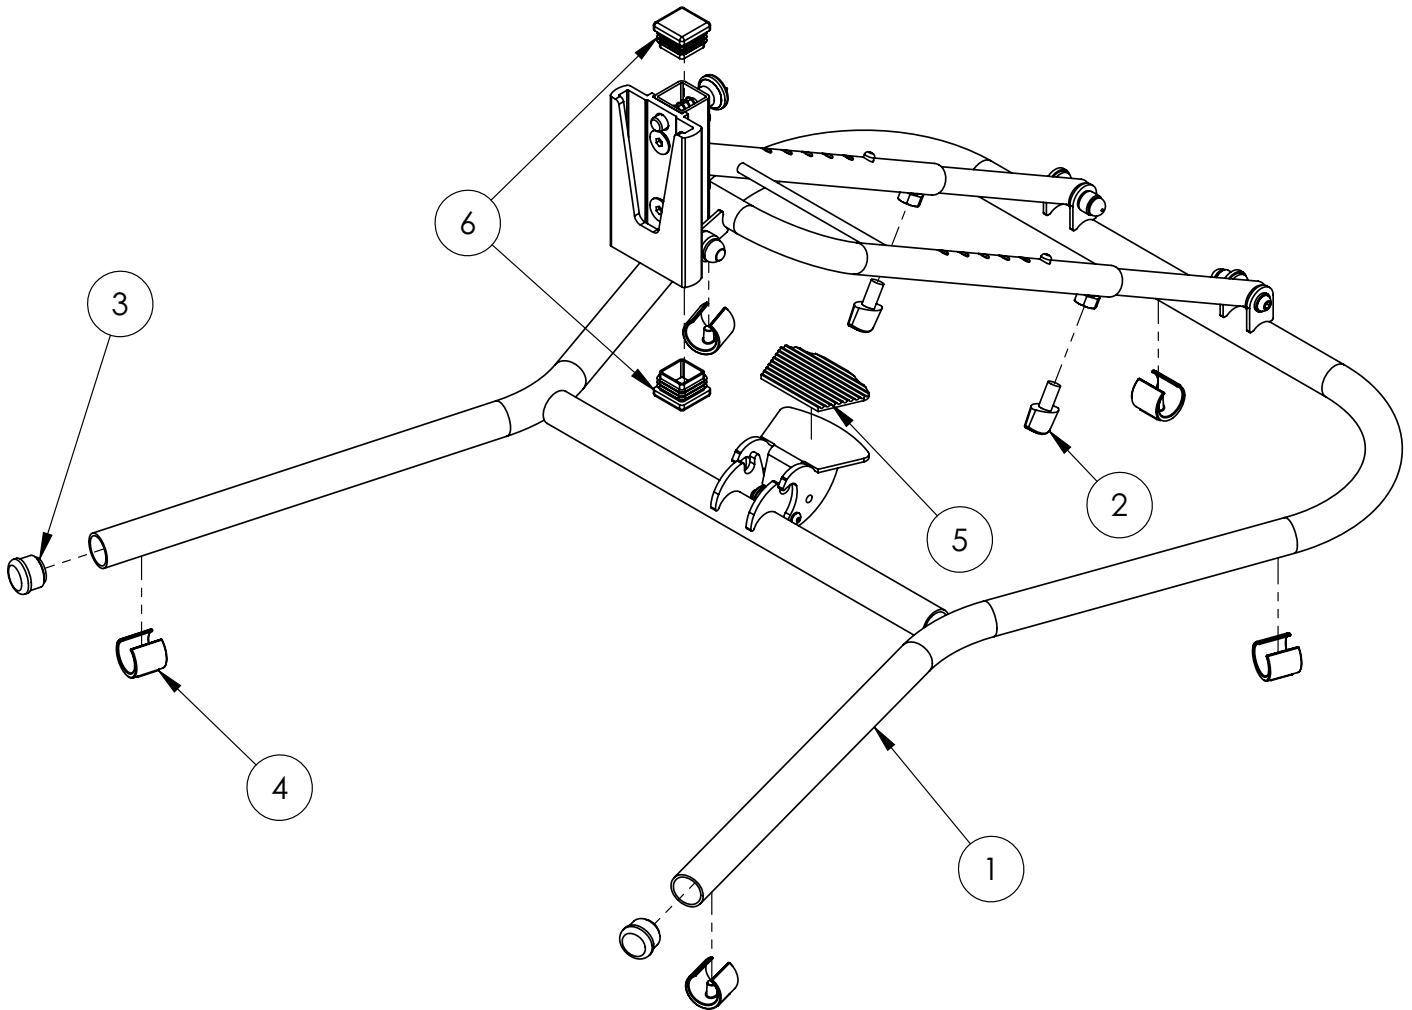

Squiggles Stander Easel Chassis

Pos.	Leckey Code	Description	Qty
1	118-765	Easel Chassis	1
2	SF19	Locking Key (M8 X 16)	2
3	SF53	Round Tube Insert	2
4	SC62	Plastic C'feet	5
5	102-1232	Pedal Rubber Pad (Trim)	1
6	SF61	Square Ribbed Insert	2