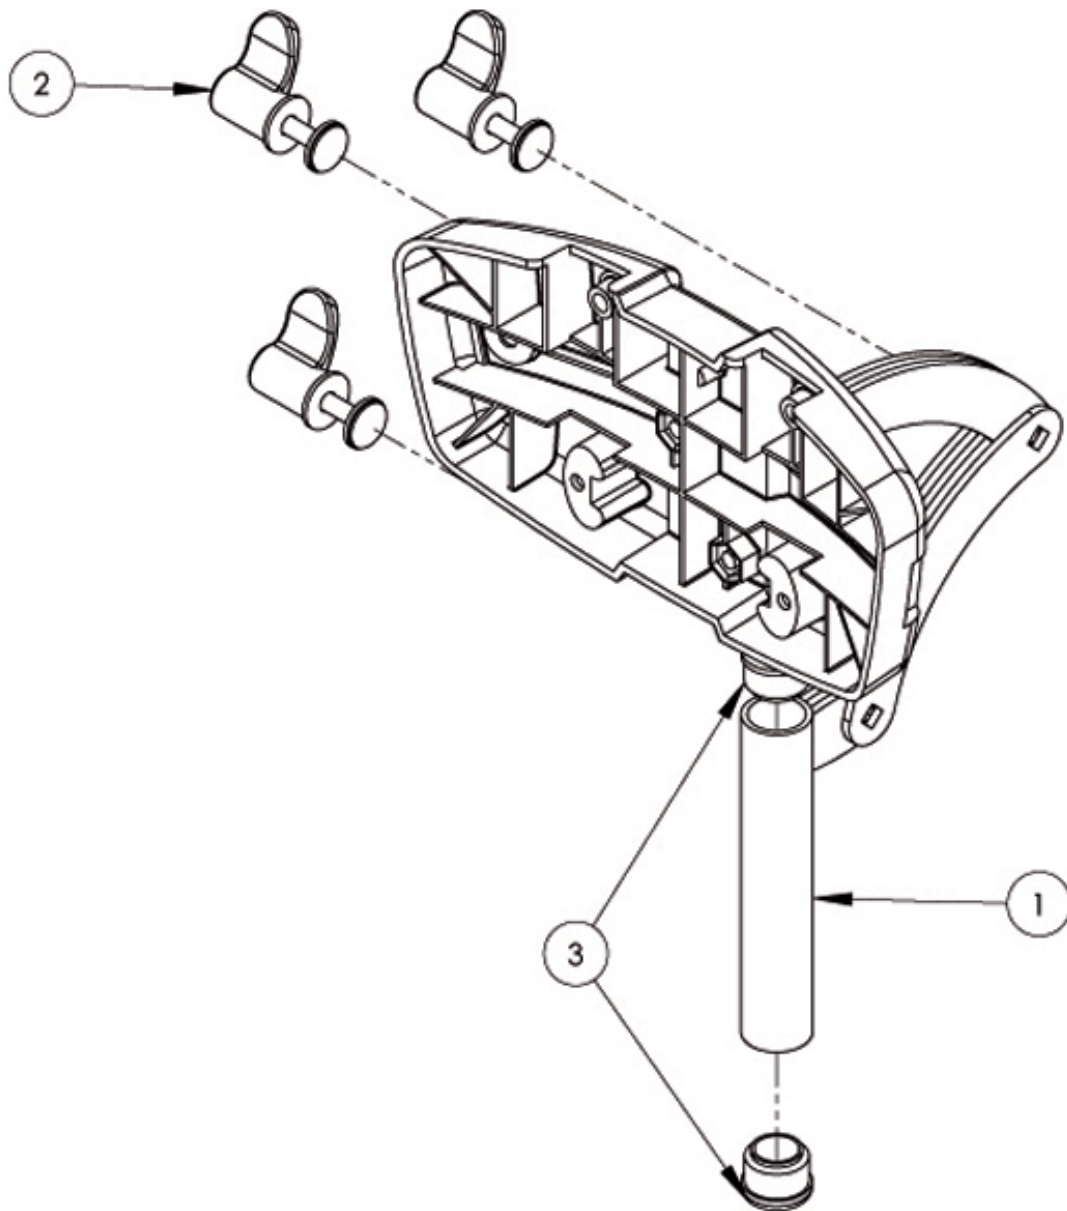

Squiggles Stander Head Support Assembly

Pos.	Leckey Code	Description	Qty
1	118-697	Head Support Assembly	1
2	137-9015	Wing Nut Assembly	1
3	SF53	Round Tube Insert	2