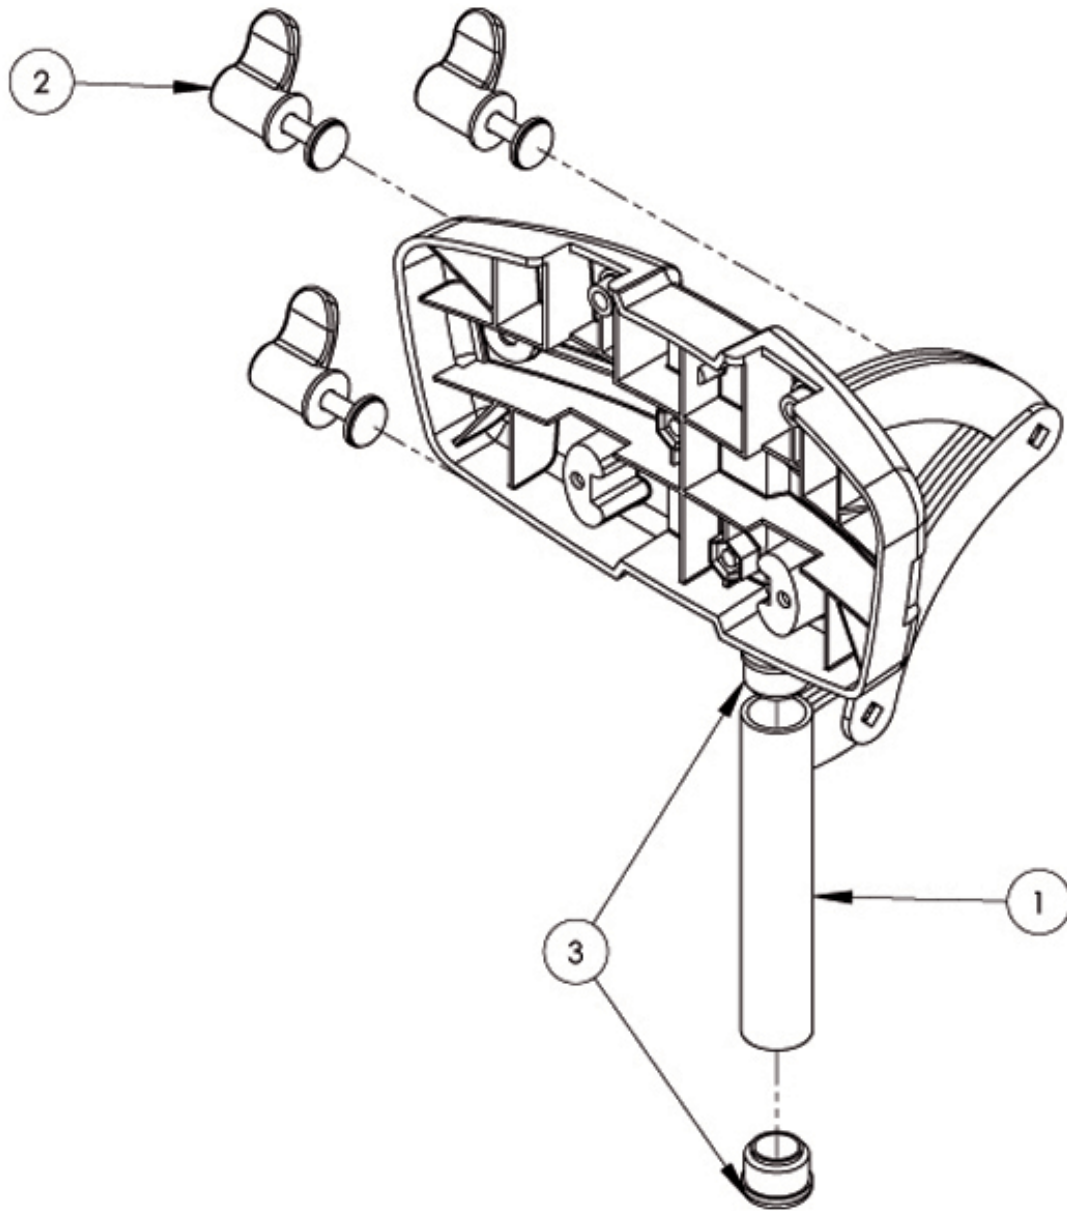

## Squiggles Stander Head Support Assembly

Pos.	Leckey Code	Description	Qty
1	118-697	Head Support Assembly	1
2	137-9015	Wing Nut Assembly	1
3	SF53	Round Tube Insert	2