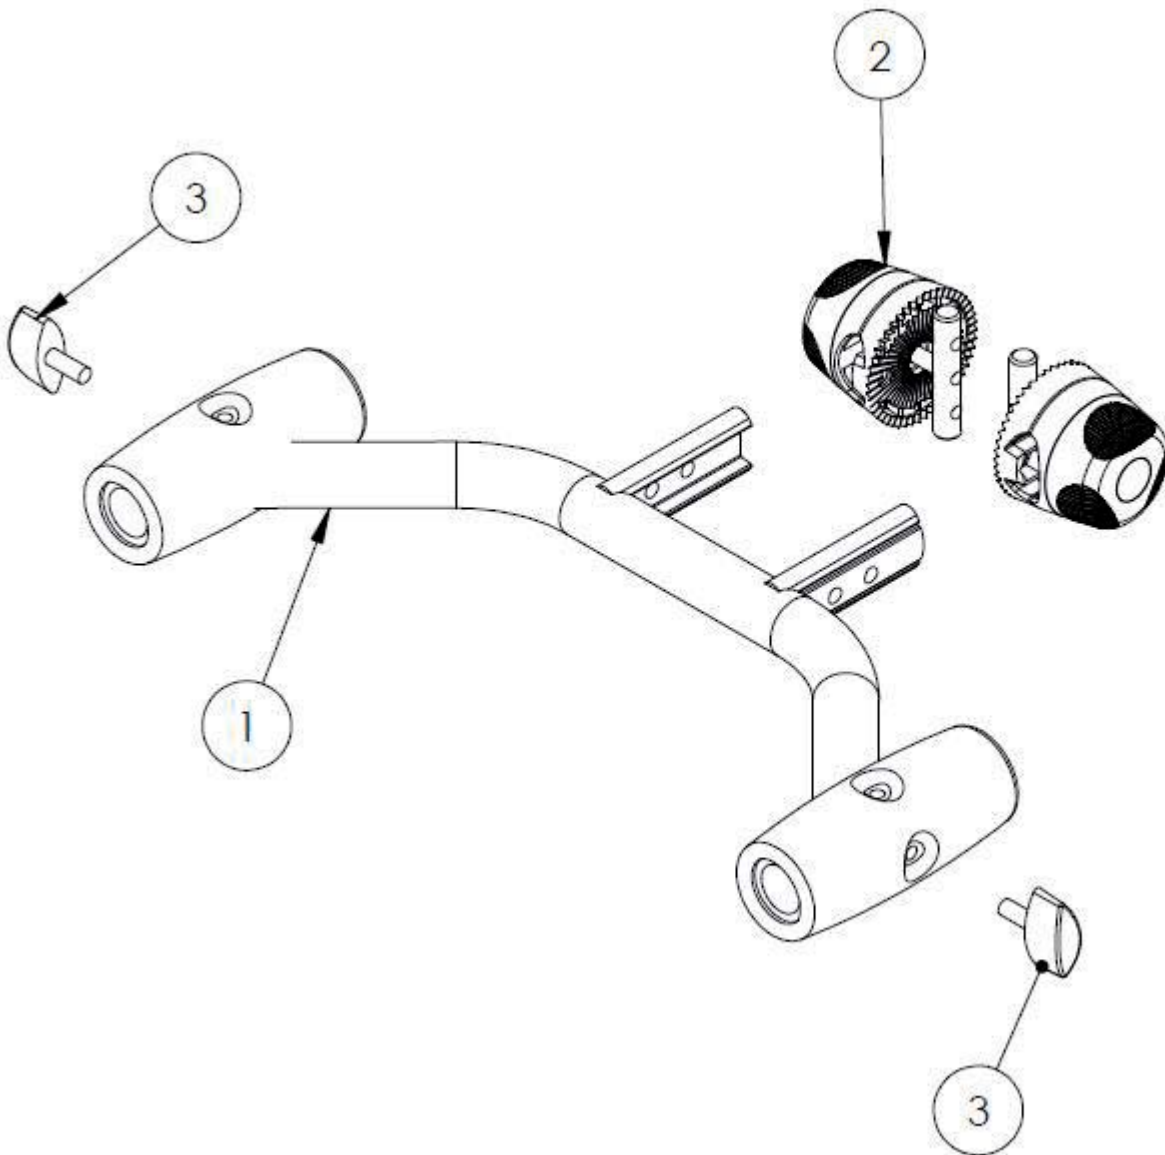

Squiggles Stander Tray

Support Assembly

Pos.	Leckey Code	Description	Qty
1	118-709	Tray Horn Assembly	1
2	118-660	Orb Chest Assembly	1
3	SF48	Locking Key (M6x16)	2