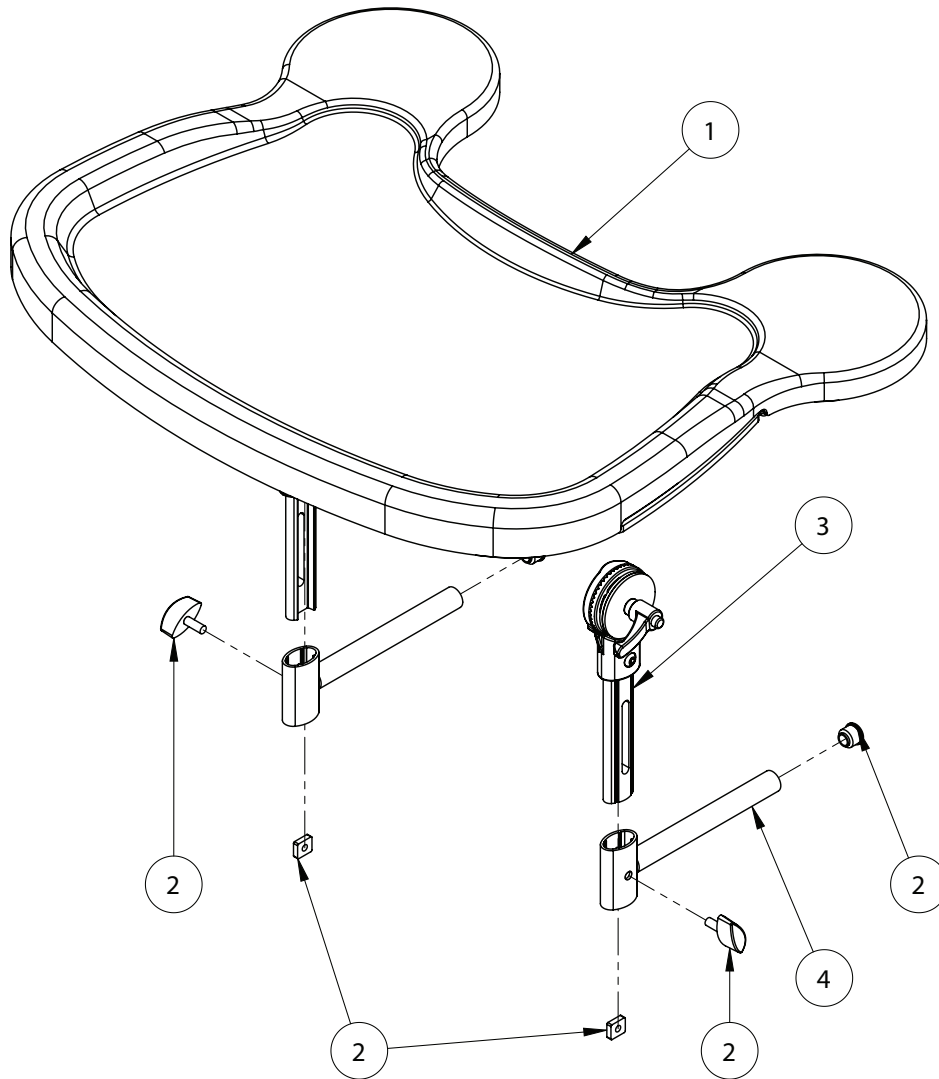

Tray Assembly

Pos.	Leckey Code	Description	Qty
1	120-688	Tray Assembly	1
2	120-9038	Tray Adjustment Kit	2
3	120-671	Tray Height Adjustment Assembly	2
4	120-638	Tray Depth Adjustment Assembly	2