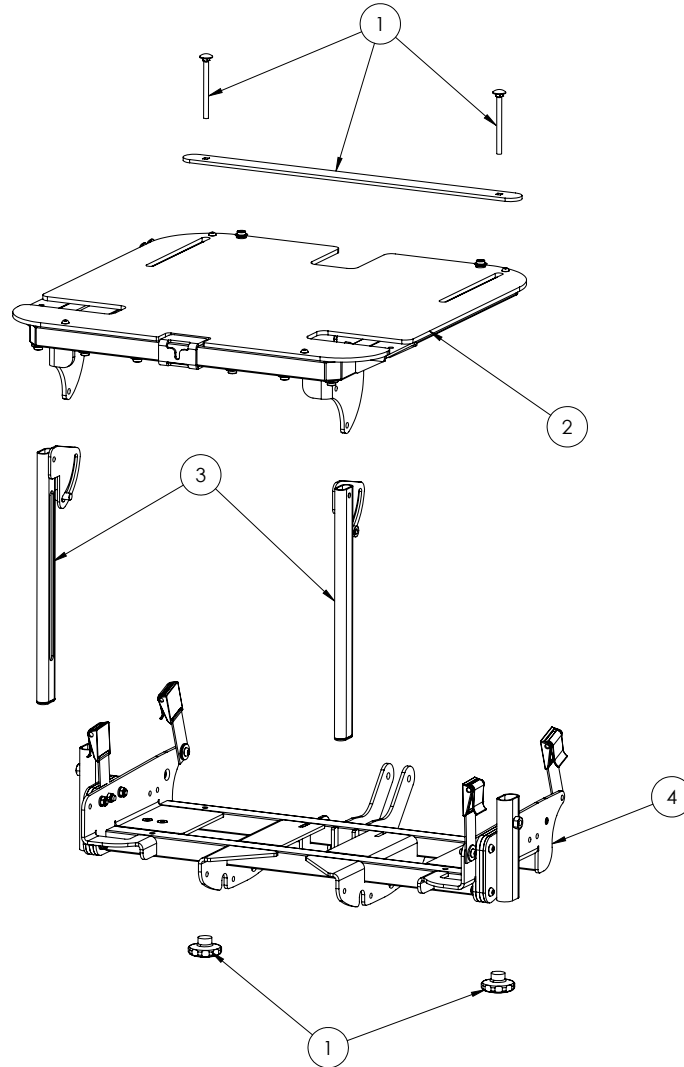

Seatbase Parts (Size 3)

Pos.	Leckey Code	Description	Qty	Compatible with Size 3
1	151-3829	S3 seatbase clamp (Black)	1	✓
1	151-8339	S3 seatbase clamp(White)	1	✓
2	151-3830	S3 sliding seatbase(Black)	1	✓
2	151-8345	S3 sliding seatbase(White)	2	✓
3	151-3831	S3 upper footplate stem	1	✓
4	151-8346	S3 static seatbase(Black)	1	✓
4	151-8347	S3 static seatbase(White)	1	✓