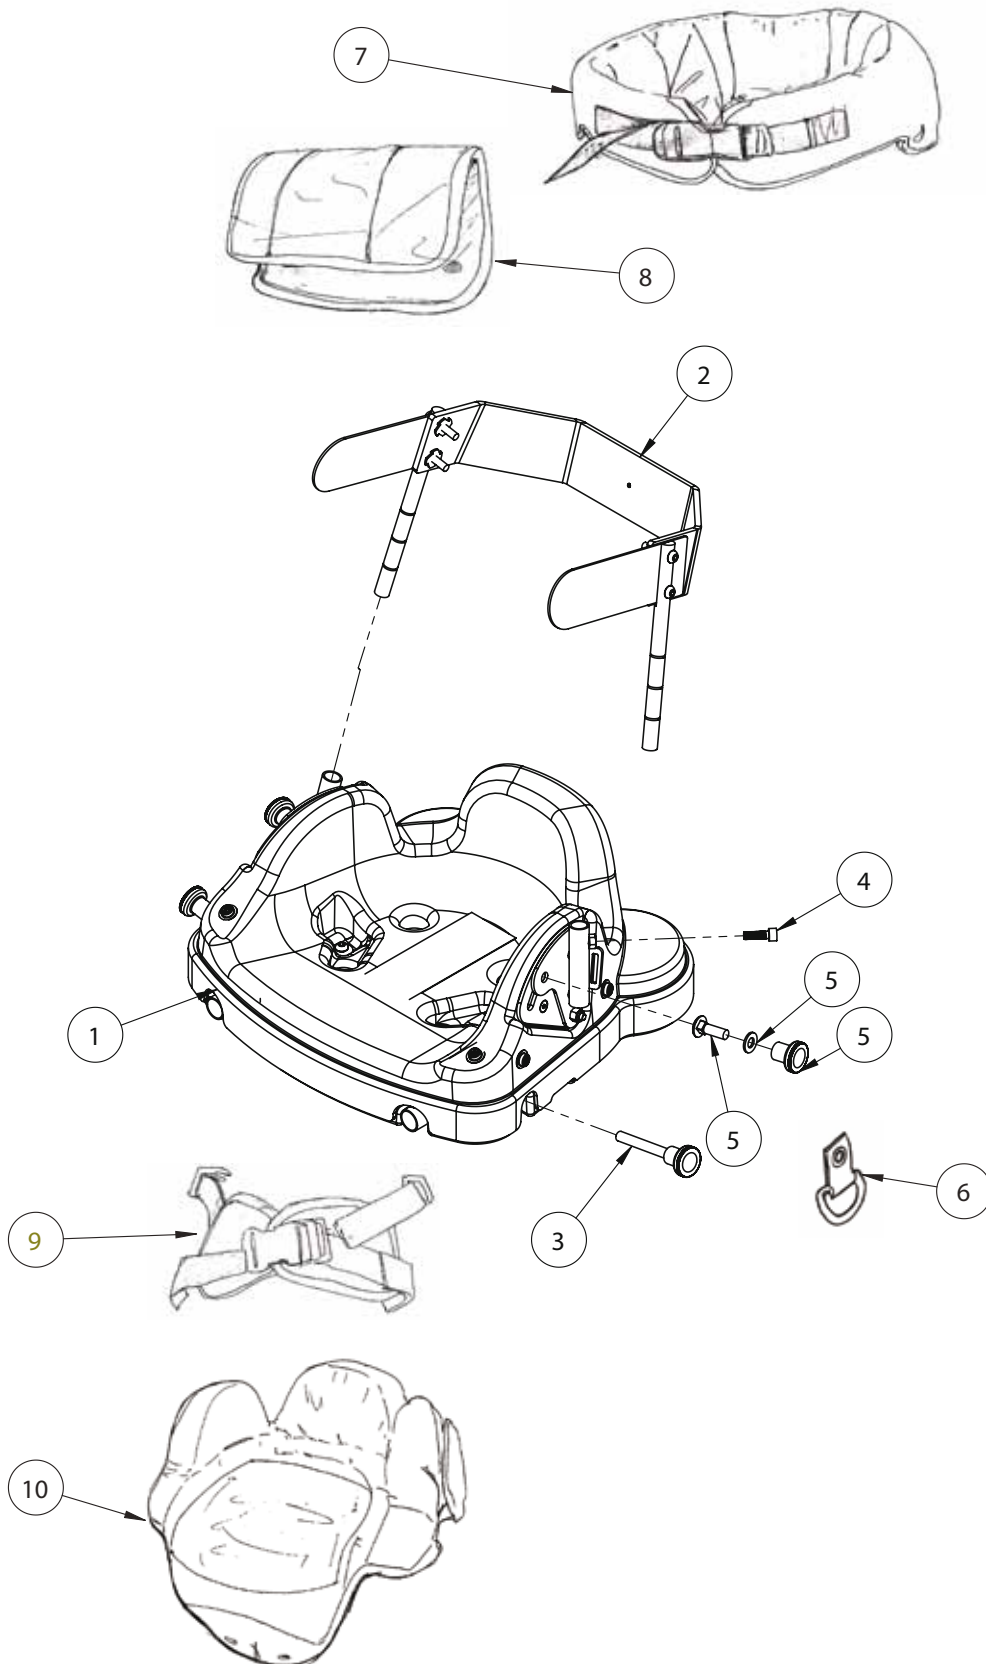

LECKEY^o

Squiggles Early Sitting System Spare Parts Catalogue

Contents

03-05	Squiggles Early Sitting System
06	Tray Assembly

Squiggles Early Sitting System

Squiggles Early Sitting System

Squiggles Early Sitting System

Pos.	Leckey Code	Description	Qty
1	119-601	Base Assembly	1
2	119-609	Trunk Assembly	1
3	SF100	Elesa Knurled Locking Knob	2
4	SJ60	M6 X 12 Socket Cap	1
5	SP-1024	Ess Screw Kit	1
6	119-674	Seat Side Strap	2
7	119-421	Trunk Support Upholstery Surround	1
8	119-422	Trunk Support Upholstery Front Flap	1
9	119-651	Pelvic Harness	1
10	119-667	Seat Cover	1
11	119-044	Positioning Strap Slide	1
12	119-671	Positioning Strap	1
13	119-668	Leg Support Pommel	1
14	119-665	Leg Support Cushion	1
15	119-621	Leg Support Assembly	1
16	119-062	Prone Bar	1
17	119-669	Abduction Pommel	1
18	119-672	Spacer Pads	2
19	119-670	Flexion Roll	1
20	119-653	Chair Attachment Straps	1

Squiggles Early Sitting System Tray Assembly

Pos.	Leckey Code	Description	Qty
1	119-629	Tray Assembly Top	1
2	SP-1025	Tray Adjustment Screw Kit	1
3	SF87	Locking Key M6 X 10	2
4	119-645	Upper Leg Assembly Lh	1
5	119-644	Upper Leg Assembly Rh	1
6	119-639	Lower Leg Assembly	2
7	119-078	Tray Attachment Strap	1