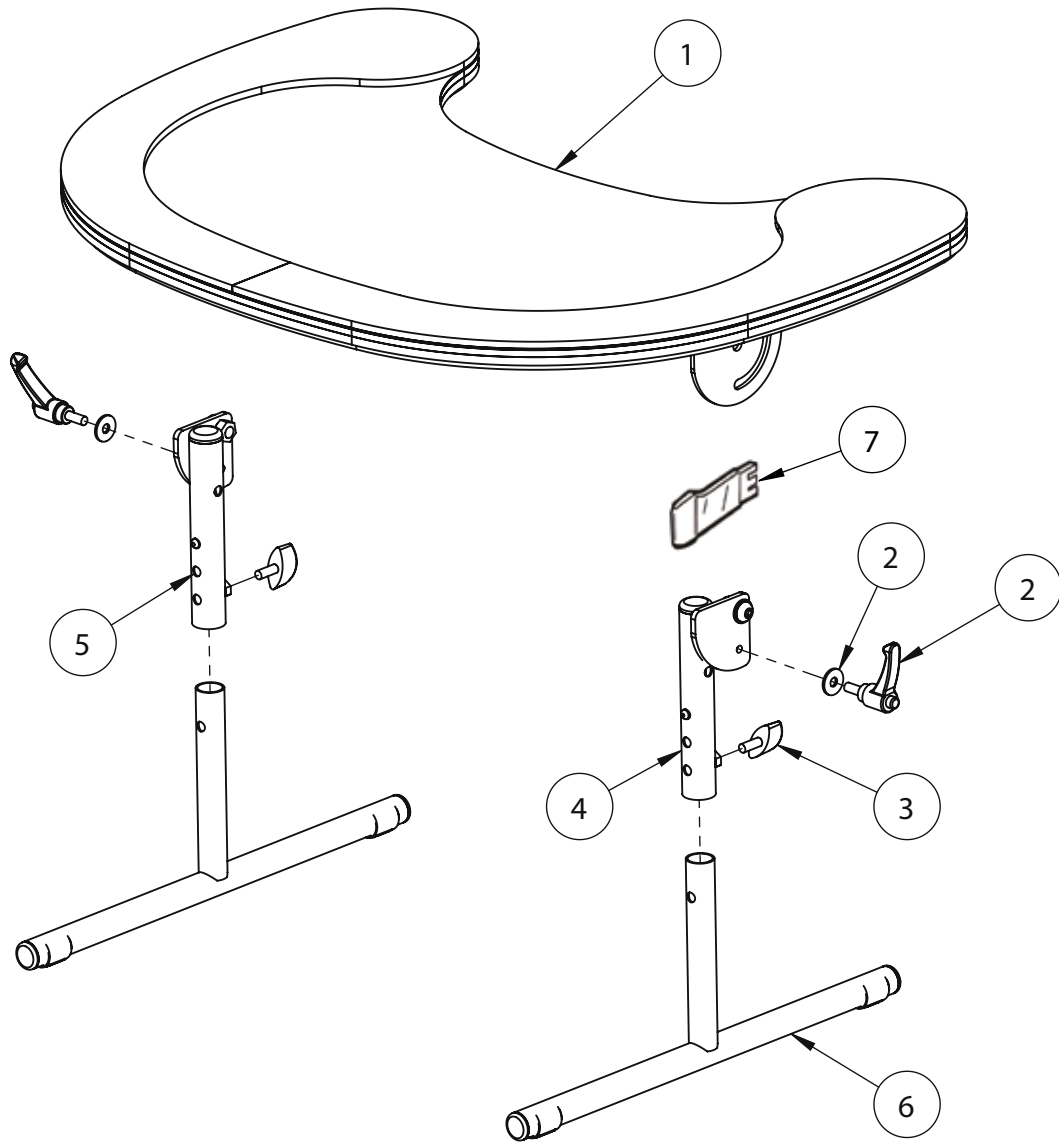

LECKEY^o

Squiggles Early Sitting System Spare Parts Catalogue

Contents

03-05	Squiggles Early Sitting System
06	Tray Assembly

Squiggles Early Sitting System

Squiggles Early Sitting System

Squiggles Early Sitting System

Pos.	Leckey Code	Description	Qty
1	119-601	Base Assembly	1
2	119-609	Trunk Assembly	1
3	SF100	Elesa Knurled Locking Knob	2
4	SJ60	M6 X 12 Socket Cap	1
5	SP-1024	Ess Screw Kit	1
6	119-674	Seat Side Strap	2
7	119-421	Trunk Support Upholstery Surround	1
8	119-422	Trunk Support Upholstery Front Flap	1
9	119-651	Pelvic Harness	1
10	119-667	Seat Cover	1
11	119-044	Positioning Strap Slide	1
12	119-671	Positioning Strap	1
13	119-668	Leg Support Pommel	1
14	119-665	Leg Support Cushion	1
15	119-621	Leg Support Assembly	1
16	119-062	Prone Bar	1
17	119-669	Abduction Pommel	1
18	119-672	Spacer Pads	2
19	119-670	Flexion Roll	1
20	119-653	Chair Attachment Straps	1

Squiggles Early Sitting System Tray Assembly

Pos.	Leckey Code	Description	Qty
1	119-629	Tray Assembly Top	1
2	SP-1025	Tray Adjustment Screw Kit	1
3	SF87	Locking Key M6 X 10	2
4	119-645	Upper Leg Assembly Lh	1
5	119-644	Upper Leg Assembly Rh	1
6	119-639	Lower Leg Assembly	2
7	119-078	Tray Attachment Strap	1