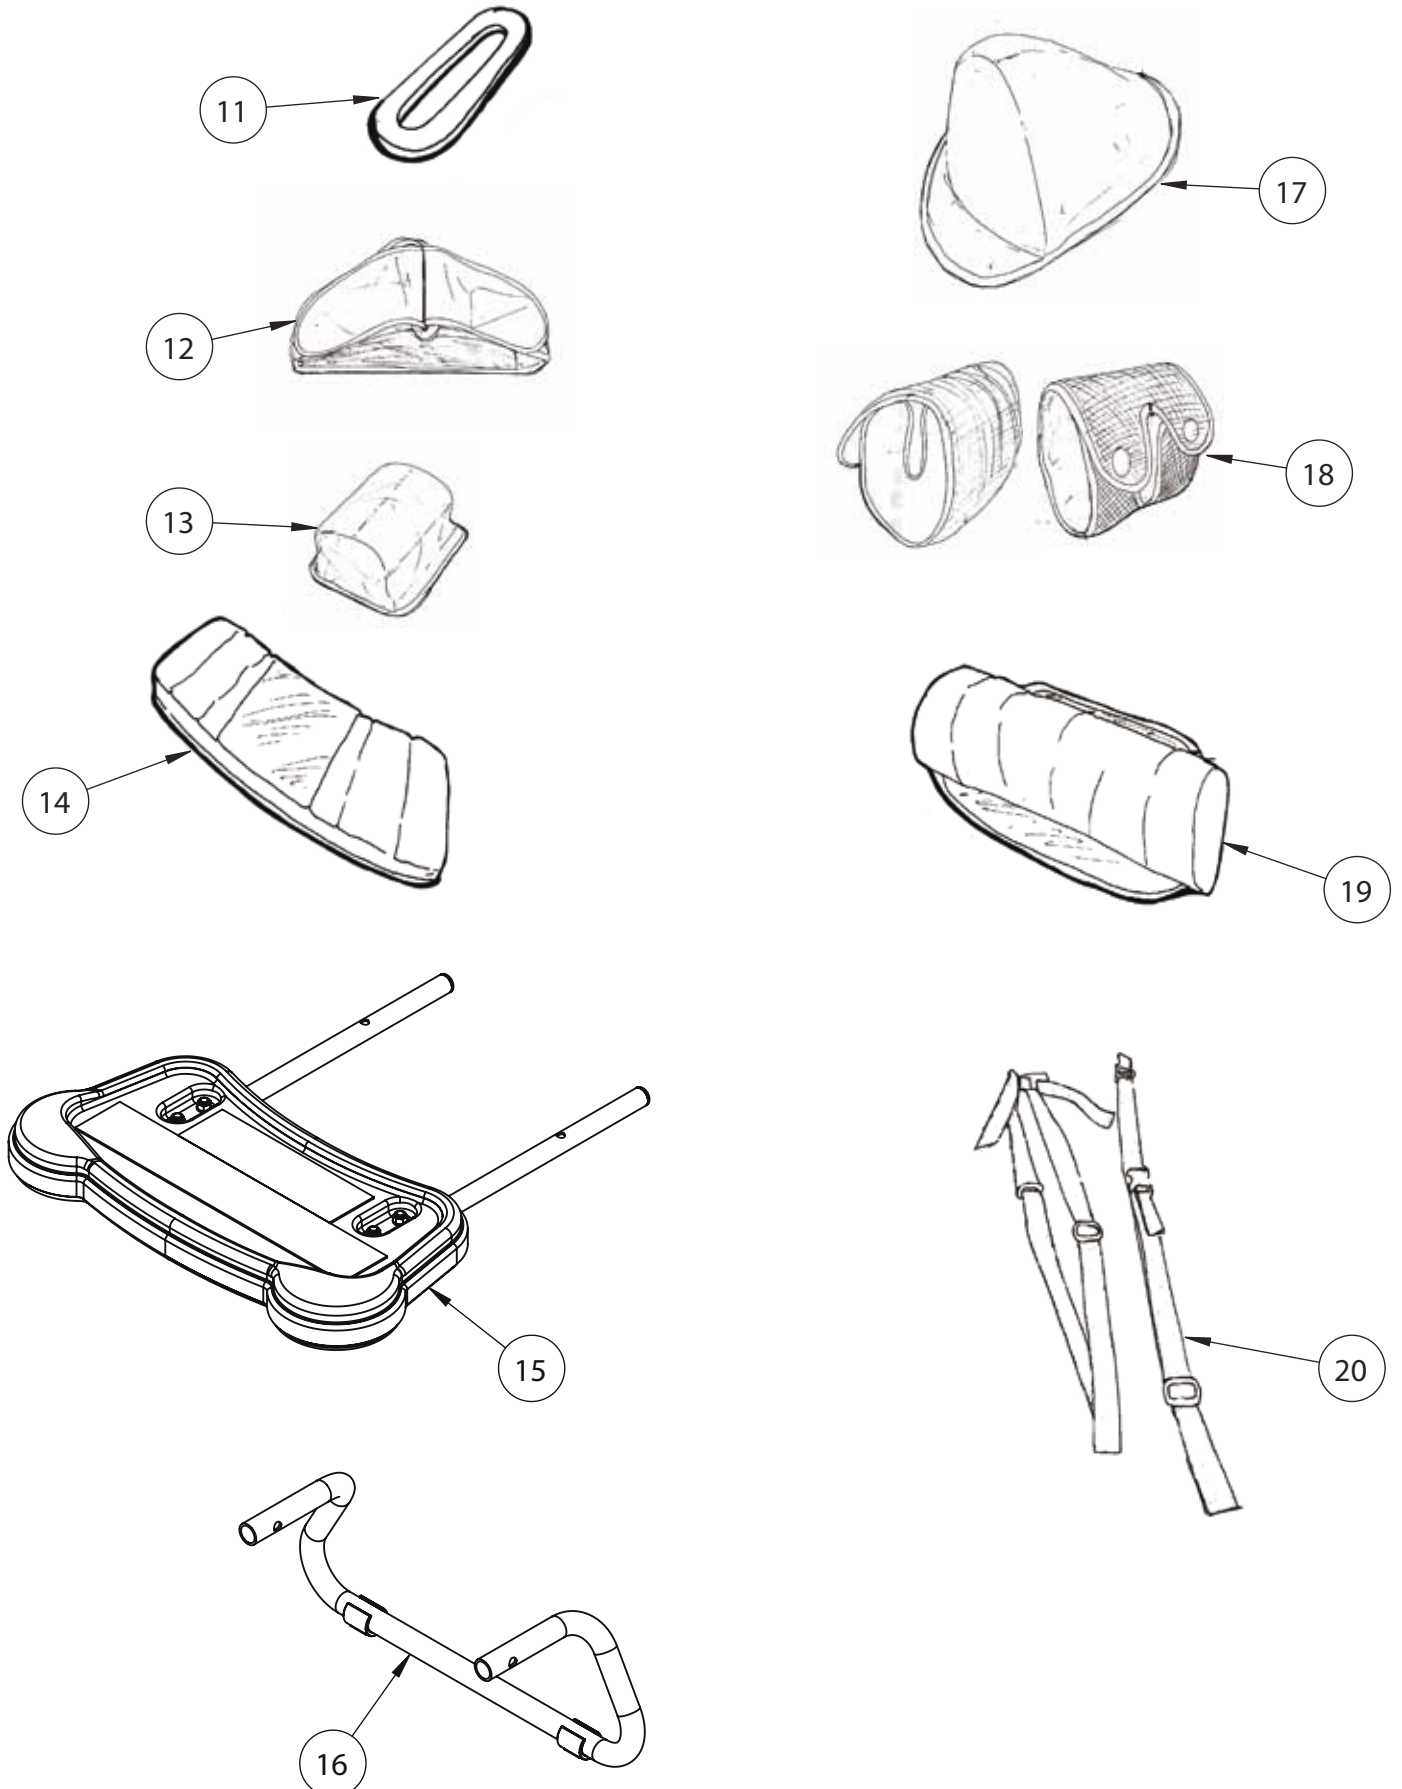

LECKEY^o

Squiggles Early Sitting System Spare Parts Catalogue

Contents

03-05	Squiggles Early Sitting System
06	Tray Assembly

Squiggles Early Sitting System

Squiggles Early Sitting System

Squiggles Early Sitting System

Pos.	Leckey Code	Description	Qty
1	119-601	Base Assembly	1
2	119-609	Trunk Assembly	1
3	SF100	Elesa Knurled Locking Knob	2
4	SJ60	M6 X 12 Socket Cap	1
5	SP-1024	Ess Screw Kit	1
6	119-674	Seat Side Strap	2
7	119-421	Trunk Support Upholstery Surround	1
8	119-422	Trunk Support Upholstery Front Flap	1
9	119-651	Pelvic Harness	1
10	119-667	Seat Cover	1
11	119-044	Positioning Strap Slide	1
12	119-671	Positioning Strap	1
13	119-668	Leg Support Pommel	1
14	119-665	Leg Support Cushion	1
15	119-621	Leg Support Assembly	1
16	119-062	Prone Bar	1
17	119-669	Abduction Pommel	1
18	119-672	Spacer Pads	2
19	119-670	Flexion Roll	1
20	119-653	Chair Attachment Straps	1

Squiggles Early Sitting System Tray Assembly

Pos.	Leckey Code	Description	Qty
1	119-629	Tray Assembly Top	1
2	SP-1025	Tray Adjustment Screw Kit	1
3	SF87	Locking Key M6 X 10	2
4	119-645	Upper Leg Assembly Lh	1
5	119-644	Upper Leg Assembly Rh	1
6	119-639	Lower Leg Assembly	2
7	119-078	Tray Attachment Strap	1