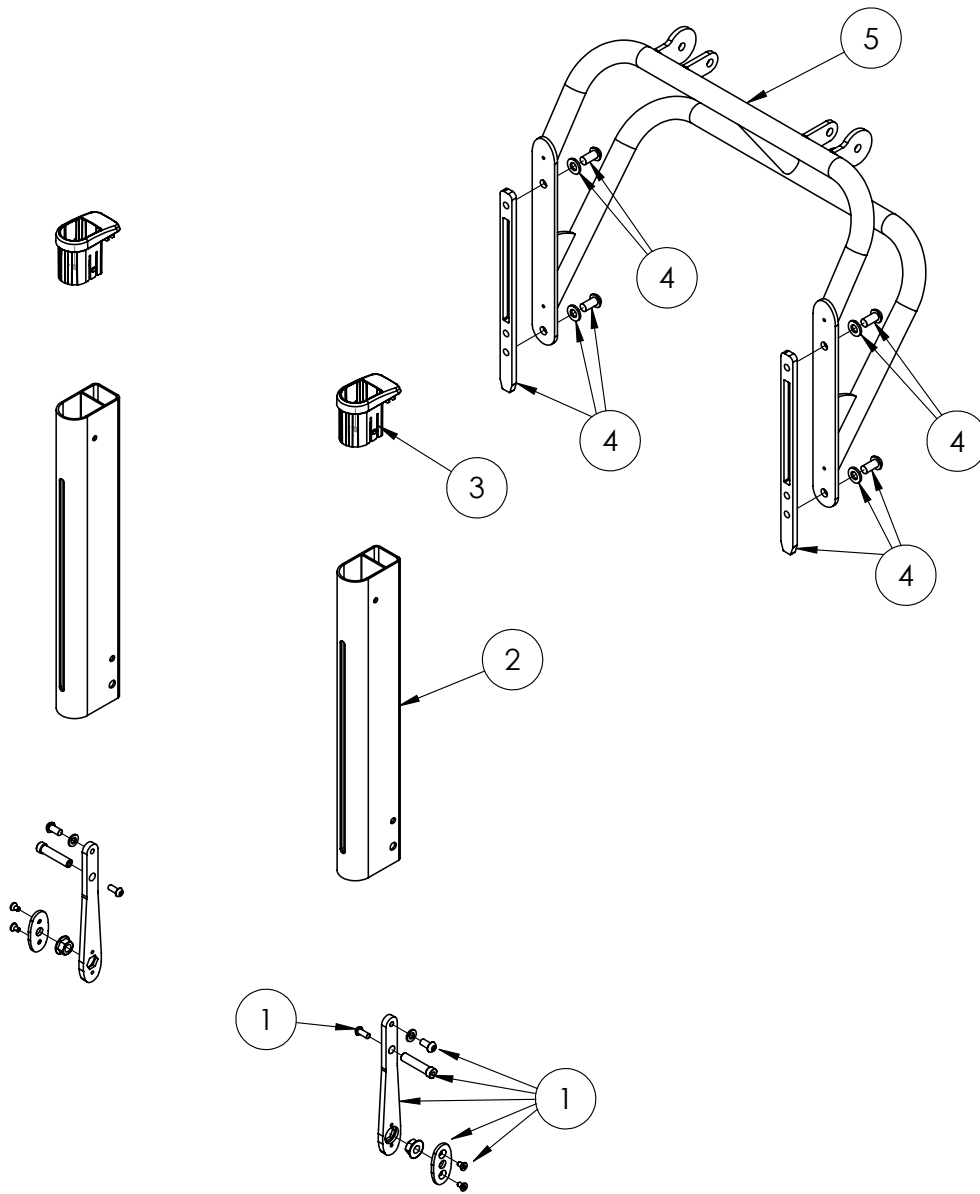

Stander Frame Assembly

Pos.	Leckey Code	Description	Qty	Compatible with	
				Size 1	Size 2
1	143-9012	FOOTPLATE HINGE FIXINGS KIT	2	✓	✓
2	143-1108	SIDE EXTRUSION - SIZE 1	2	✓	
2	143-2108	SIDE EXTRUSION - SIZE 2	2		✓
3	143-1110	EXTRUSION TOP AND BUSH	2	✓	✓
4	143-9013	FRAME ASSY FIXINGS KIT	2	✓	✓
5	143-1612	CROSS BAR WELD ASSY - SIZE 1	1	✓	
5	143-2612	CROSS BAR WELD ASSY - SIZE 2	1		✓