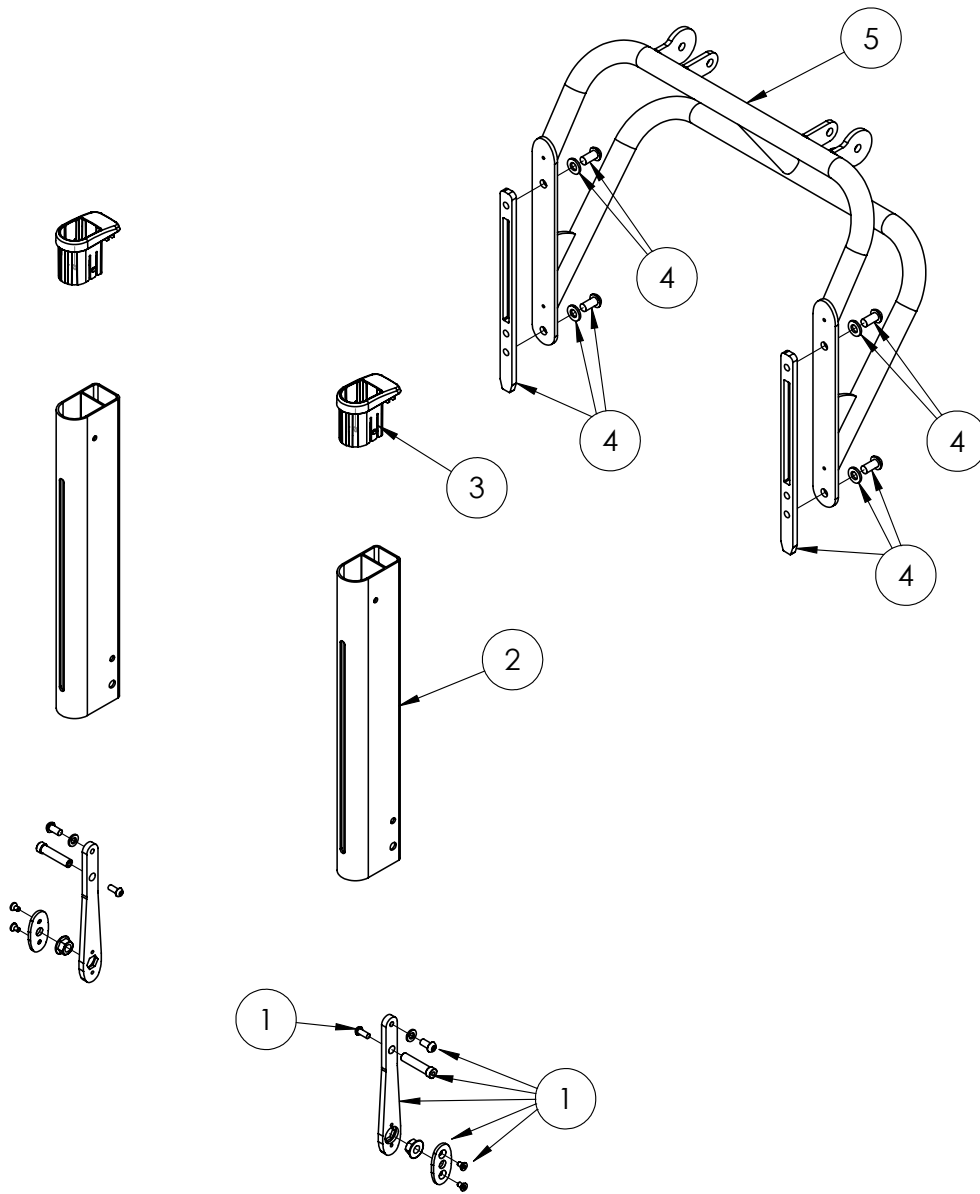

## Stander Frame Assembly

Pos.	Leckey Code	Description	Qty	Compatible with	
				Size 1	Size 2
1	143-9012	FOOTPLATE HINGE FIXINGS KIT	2	✓	✓
2	143-1108	SIDE EXTRUSION - SIZE 1	2	✓	
2	143-2108	SIDE EXTRUSION - SIZE 2	2		✓
3	143-1110	EXTRUSION TOP AND BUSH	2	✓	✓
4	143-9013	FRAME ASSY FIXINGS KIT	2	✓	✓
5	143-1612	CROSS BAR WELD ASSY - SIZE 1	1	✓	
5	143-2612	CROSS BAR WELD ASSY - SIZE 2	1		✓