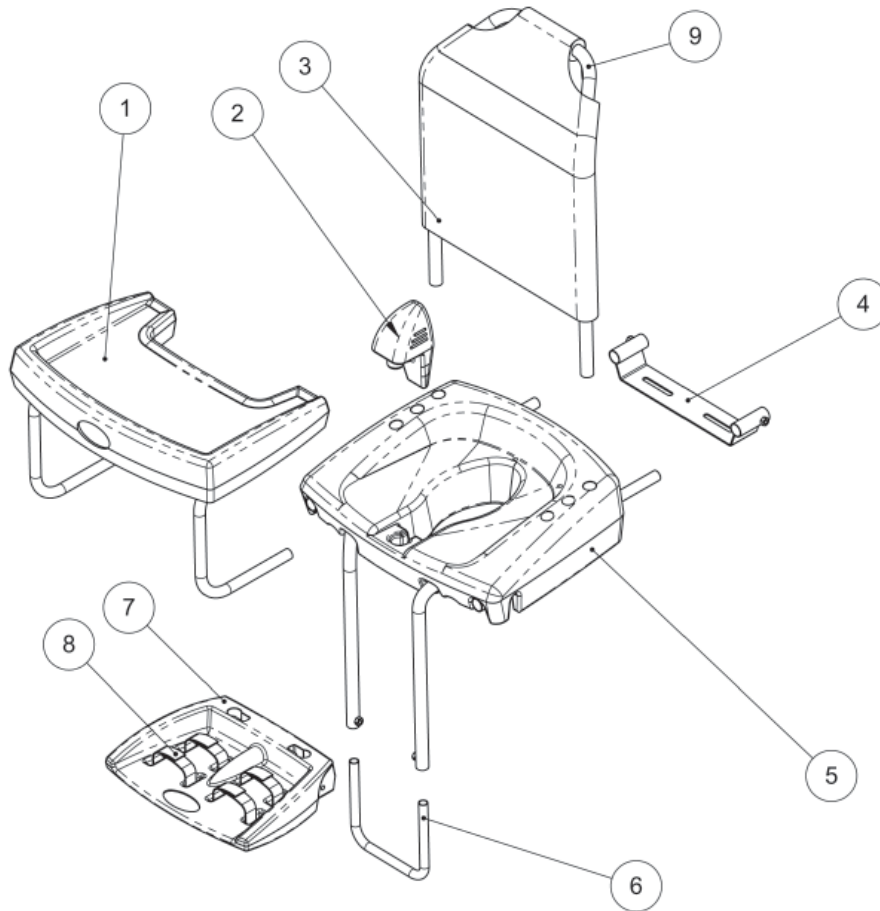

Toilet Chair

Spare Parts Catalogue

Contents

03	Toilet Chair
04	Toilet Chair Frame

Toilet Chair

Pos.	Leckey Code	Description	Qty	Compatible with		
				Size 1	Size 2	Size 3
1	LTS/1/C	Tray Assembly Size 1	1	✓		
1	LTS/2/C	Tray Assembly Size 2	1		✓	
1	LTS/3/C	Tray Assembly Size 3	1			✓
2	RAP-4-1032	Toilet Chair Pommel Size 1	1	✓		
2	RAP-4-3032	Toilet Chair Pommel Size 2 & 3	1		✓	✓
3	LTS/1/E	Toilet Chair Backrest Cover Size 1	1	✓		
3	LTS/2/E	Toilet Chair Backrest Cover Size 2 & 3	1		✓	✓
4	OTS/1/A	Toilet Chair Bracket	1	✓	✓	✓
5	RAP-4-1963	Toilet Chair Seat Size 1	1	✓		
5	RAP-4-2963	Toilet Chair Seat Size 2	1		✓	
5	RAP-4-3963	Toilet Chair Seat Size 3	1			✓
6	RAP-4-1011	U Bend Footplate Stability Bar All Sizes	1	✓	✓	✓
7	RAP-4-1033	Footrest All Sizes	1	✓	✓	✓
8	LTS/1/D	Footrest Straps All Sizes	1	✓	✓	✓
9	RAP-4-1041	Backrest Tube Size 1	1	✓		
9	RAP-4-2041	Backrest Tube Size 2	1		✓	
9	RAP-4-3041	Backrest Tube Size 3	1			✓
	LTS Care Kit	Toilet Seat Care Kit	1	✓	✓	✓

Toilet Chair Frame

Pos.	Leckey Code	Description	Qty
1	RAP-4-1601	Welded Frame Assembly	1
2	IA14	Castor	1
3	RAP-4-1030	Toilet Chair Potty	1