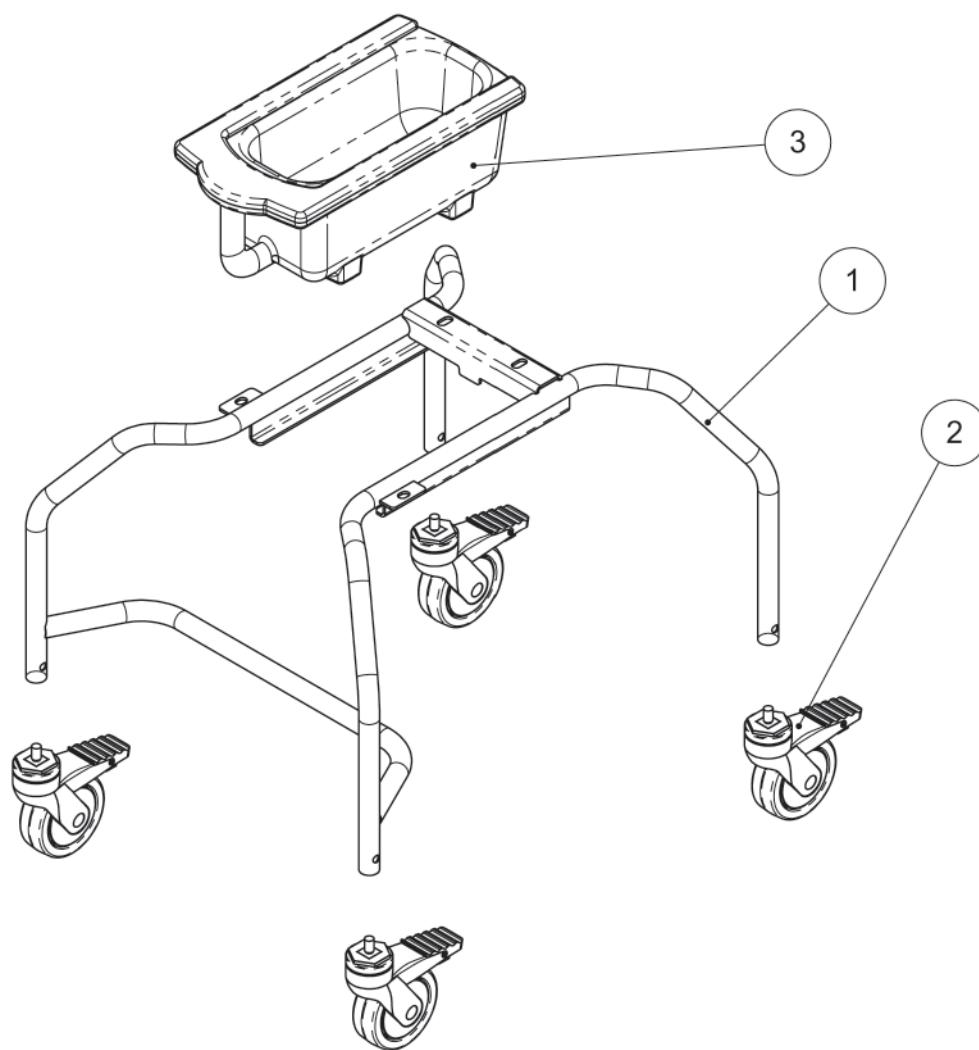

Toilet Chair

Spare Parts Catalogue

Contents

03	Toilet Chair
04	Toilet Chair Frame

Toilet Chair

Pos.	Leckey Code	Description	Qty	Compatible with		
				Size 1	Size 2	Size 3
1	LTS/1/C	Tray Assembly Size 1	1	✓		
1	LTS/2/C	Tray Assembly Size 2	1		✓	
1	LTS/3/C	Tray Assembly Size 3	1			✓
2	RAP-4-1032	Toilet Chair Pommel Size 1	1	✓		
2	RAP-4-3032	Toilet Chair Pommel Size 2 & 3	1		✓	✓
3	LTS/1/E	Toilet Chair Backrest Cover Size 1	1	✓		
3	LTS/2/E	Toilet Chair Backrest Cover Size 2 & 3	1		✓	✓
4	OTS/1/A	Toilet Chair Bracket	1	✓	✓	✓
5	RAP-4-1963	Toilet Chair Seat Size 1	1	✓		
5	RAP-4-2963	Toilet Chair Seat Size 2	1		✓	
5	RAP-4-3963	Toilet Chair Seat Size 3	1			✓
6	RAP-4-1011	U Bend Footplate Stability Bar All Sizes	1	✓	✓	✓
7	RAP-4-1033	Footrest All Sizes	1	✓	✓	✓
8	LTS/1/D	Footrest Straps All Sizes	1	✓	✓	✓
9	RAP-4-1041	Backrest Tube Size 1	1	✓		
9	RAP-4-2041	Backrest Tube Size 2	1		✓	
9	RAP-4-3041	Backrest Tube Size 3	1			✓
	LTS Care Kit	Toilet Seat Care Kit	1	✓	✓	✓

Toilet Chair Frame

Pos.	Leckey Code	Description	Qty
1	RAP-4-1601	Welded Frame Assembly	1
2	IA14	Castor	1
3	RAP-4-1030	Toilet Chair Potty	1