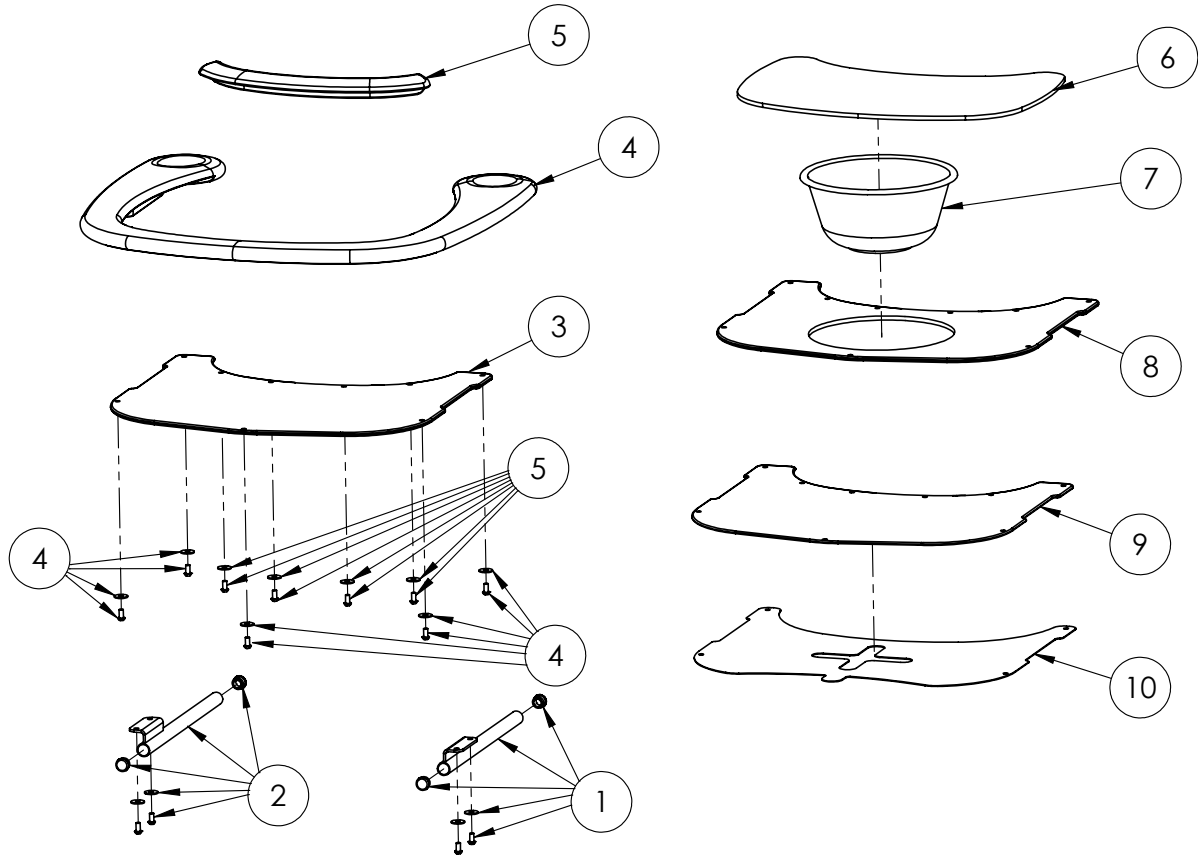

Tray Assemblies

Pos.	Leckey Code	Description	Qty	Compatible with	
				Size 1	Size 2
1	143-9068	TRAY TUBE ASSY - LHS	1	✓	✓
2	143-9069	TRAY TUBE ASSY - RHS	1	✓	✓
3	143-1200	PRONE TRAY INSERT	1	✓	✓
4	143-9070	TRAY PU ASSY	1	✓	✓
5	143-9071	TRAY PROTECTION PU ASSY	1	✓	✓
6	143-9072	BOWL COVER ASSY	1	✓	✓
7	SG41	EMPEE 8" LOTION BOWL	1	✓	✓
8	143-9073	TRAY INSERT W/BOWL ASSY	1	✓	✓
9	143-1242	CLEAR TRAY INSERT	1	✓	✓
10	143-1243	SECONDARY TRAY INSERT	1	✓	✓