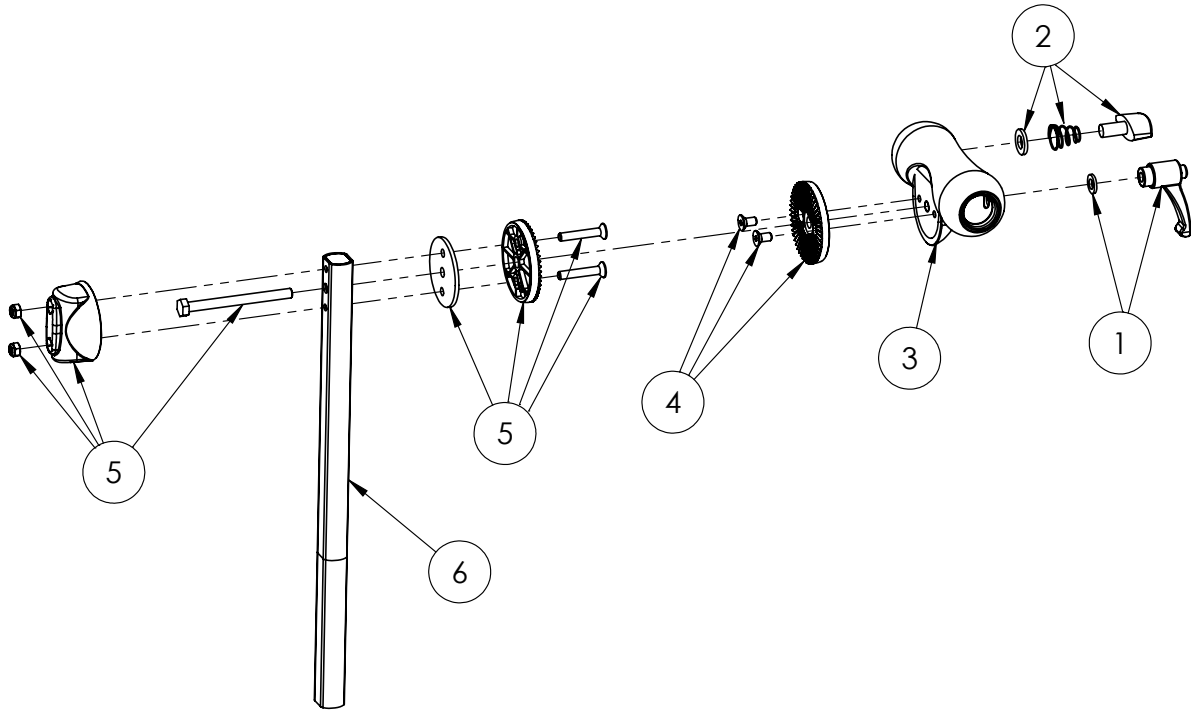

## Tray Receiver Assembly

Pos.	Leckey Code	Description	Qty	Compatible with	
				Size 1	Size 2
1	143-9064	HANDLE ASSEMBLY	1	✓	✓
2	143-9065	KNOB ASSEMBLY	1	✓	✓
3	143-1653	TRAY RECEIVER PU	1	✓	✓
4	143-9066	TRAY ANGLE ASSY	1	✓	✓
5	143-9067	TRAY ANGLE MOULDING ASSY	1	✓	✓
6	143-1680	TRAY HEIGHT EXTRUSION ASSY	1	✓	✓