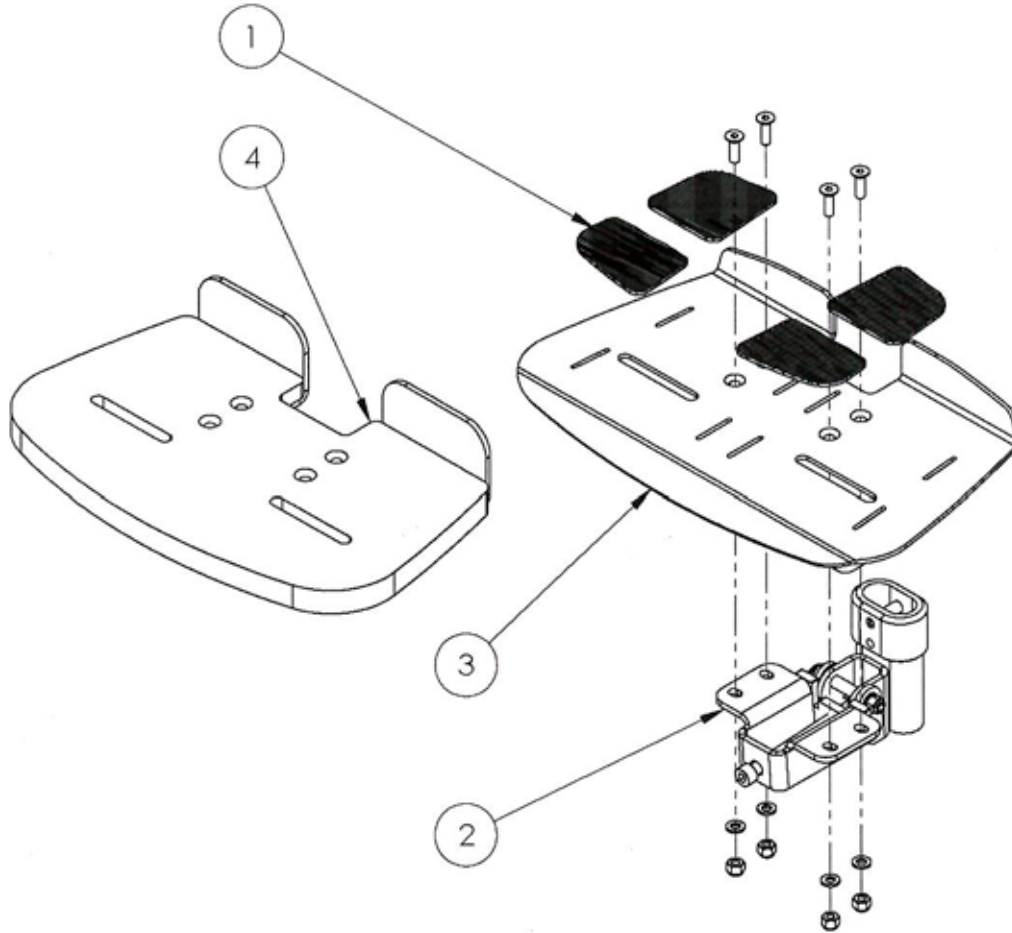

Footplate Assembly (Size 1 & 2)

Pos.	Leckey Code	Description	Qty	Compatible with	
				Size 1	Size 2
1	151-1808	Rubber Mats Size 1	1	✓	
1	151-2808	Rubber Mats Size 2	1		✓
2	151-1811	Footplate Stem Size 1	1	✓	
2	151-2811	Footplate Stem Size 2	1		✓
3	151-1809	Metal Footplate Size 1 (w/Screws)	1	✓	
3	151-2809	Metal Footplate Size 2 (w/Screws)	1		✓
4	151-1810	Wooden Footplate Size 1 (w/Screws)	1	✓	
4	151-2810	Wooden Footplate Size 2 (w/Screws)	1		✓