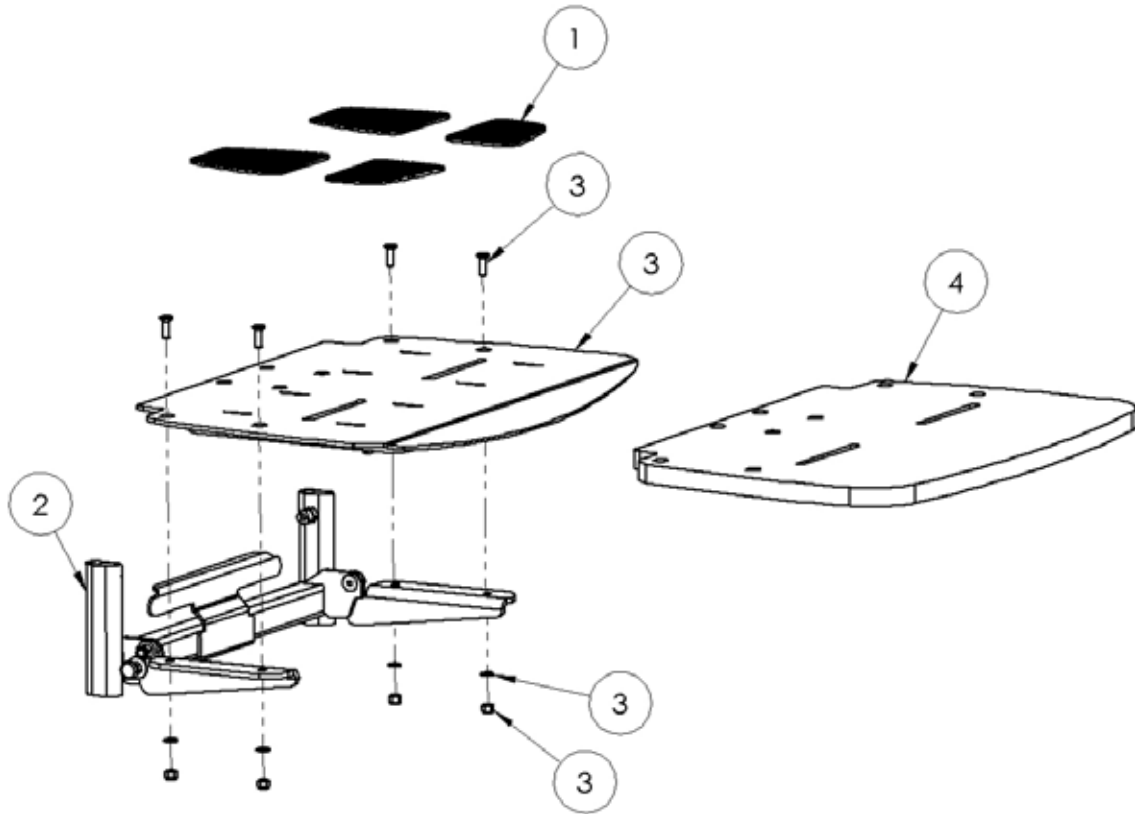

Footplate Assembly (Size 3)

Pos.	Leckey Code	Description	Qty	Compatible with Size 3
1	151-3808	Rubber Mats Size 3	1	✓
2	151-3811	Footplate Stem Size 3	1	✓
3	151-3809	Metal Footplate Size 3 (w/Screws)	1	✓
4	151-3810	Wooden Footplate Size 3 (w/Screws)	1	✓