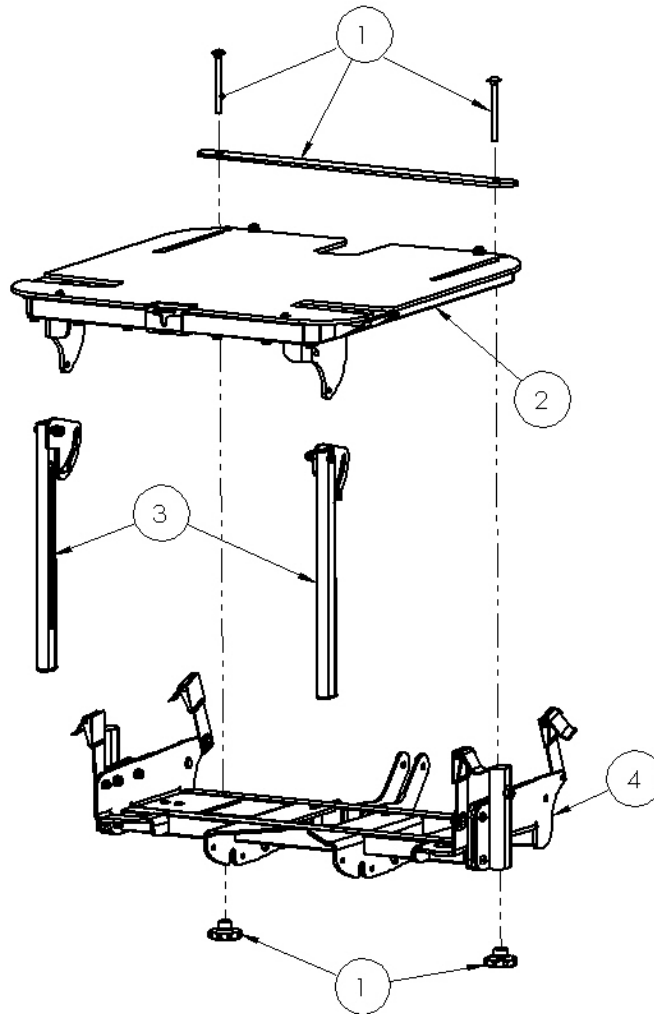

Seatbase Parts (Size 3)

Pos.	Leckey Code	Description	Qty	Compatible with Size 3
1	151-3829	Size 3 Seatbase Clamp	1	✓
2	151-3830	Size 3 Sliding Seatbase	1	✓
3	151-3831	Size 3 Upper Footplate Stem	1	✓
4	151-3833	Size 3 Static Footbase	1	✓