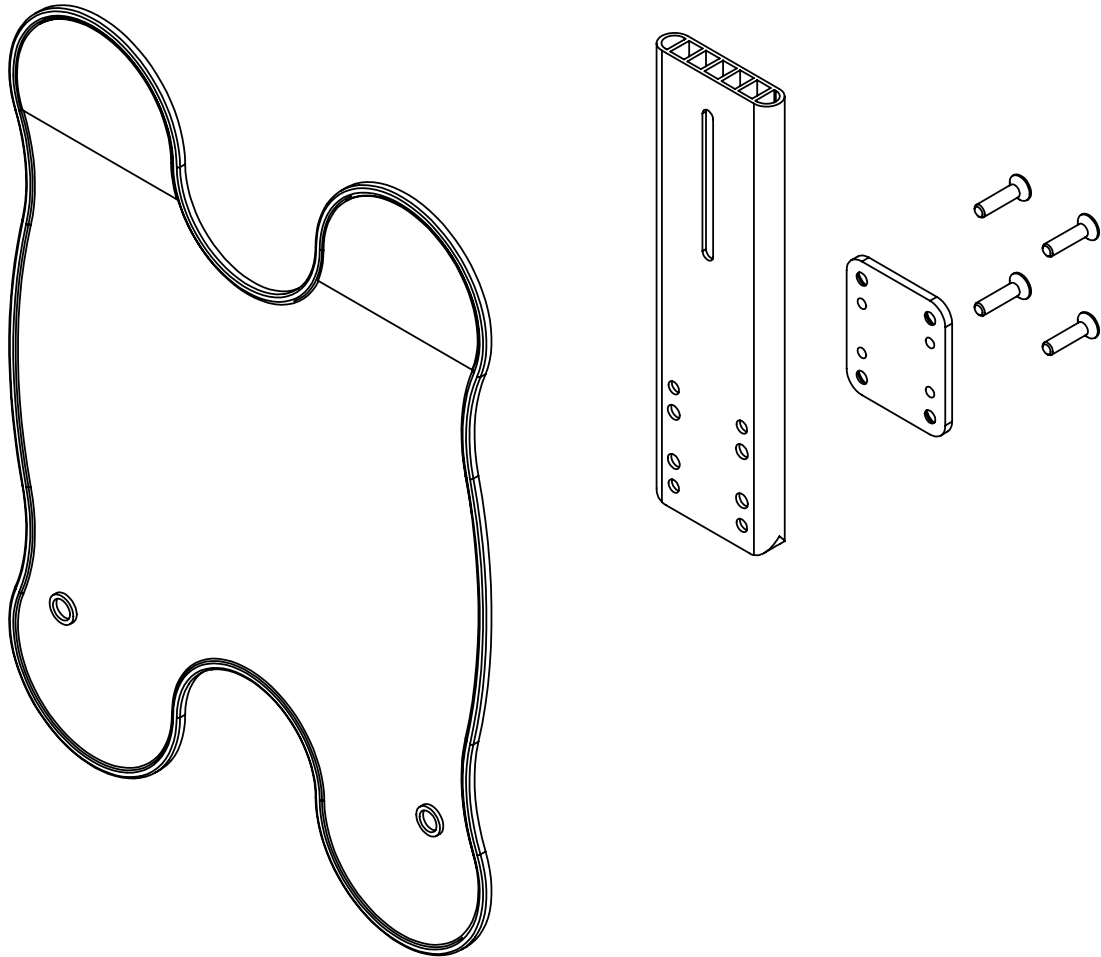

Pommel Retrofit Kit

Pos.	Leckey Code	Description	Qty	Compatible with	
				Size 1	Size 2
1	143-1699-XX	POMMEL INTERFACE RETRO FIT KIT - SIZE 1	1	✓	
2	143-2699-XX	POMMEL INTERFACE RETRO FIT KIT - SIZE 2	1		✓