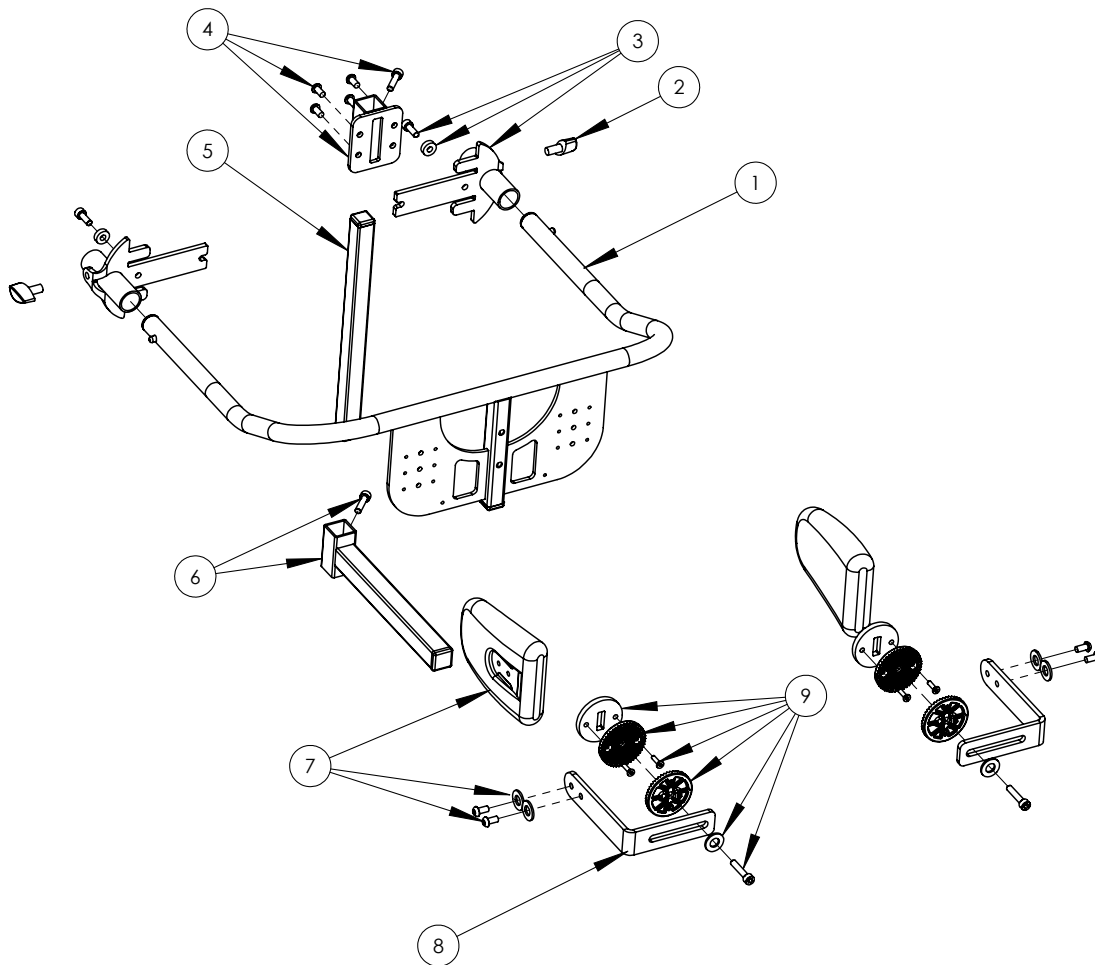

Posterior Support Assembly (incl Pommel)

Pos.	Leckey Code	Description	Qty	Compatible with	
				Size 1	Size 2
1	143-9059	POSTERIOR SUPPORT ASSY - SIZE 1	1	✓	
	143-9063	POSTERIOR SUPPORT ASSY - SIZE 2	1		✓
2	SF19	LOCKING KEY	2	✓	✓
3	143-9056	ATTACHMENT KIT	2	✓	✓
4	143-9090	POMMEL ATTACHMENT KIT		✓	✓
	143-9091	POMMEL VERTICAL BAR - SIZE 1		✓	
	143-9092	POMMEL VERTICAL BAR - SIZE 2			✓
6	143-9060	POMMEL ASSY	1	✓	✓
7	143-9061	LATERAL ATTACHMENT ASSY	2	✓	✓
8	143-1226	LATERAL BRACKET	2	✓	✓
9	143-9062	ANGLE ADJUST FIXINGS KIT	2	✓	✓
10	143-1250	POMMEL FOAM (NOT SHOWN)	1	✓	✓