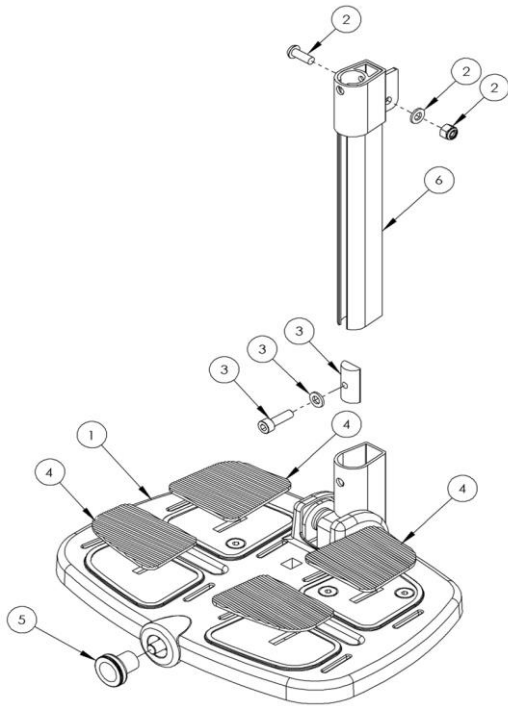

Order SF88, S109, S114, SK03, SK04

LECKEY^o

Squiggles Seat Flat Head Support Assembly 117-697

Pos.	Leckey Sales Code	Item Codes	Description	Min. Order Qty	Available for Sale
1	117-697		Flat Headrest Support (Hardware Only)	1	✓
2		137-9056	Wing Nut Assembly	30	✓
3		SF53	Round Tube Insert (Ø22)	30	✓
4	118-666		Flat Headrest Lateral Bracket (Single)	1	✓
5	117-850-01		Flat Headrest Cover - Green	1	✓
	117-850-02		Flat Headrest Cover - Orange	1	✓
	117-850-03		Flat Headrest Cover - Blue	1	✓
	117-850-03 VIN		Flat Headrest Cover - Blue Vinyl	1	✓
	117-850-04		Flat Headrest Cover - Pink	1	✓
	117-850-05		Flat Headrest Cover - Black	1	✓
6	137-807-05		Headrest / Hip Laterals Covers (pair)	1	✓

Order SF88, S109, S114, SK03, SK04

LECKEY^o

Squiggles Seat Flipaway Lateral Assembly 120-855

Pos.	Leckey Sales Code	Item Codes	Description	Min. Order Qty	Available for Sale
1	120-855		Flipaway Lateral Support Hardware	1	✓
2	120-9035		Lateral Bracket & Screw Assembly	1	*
3	117-700		Harness Buckle Attachment	30	✓
4	120-9027		Angle Lock Assy	30	✓
5	120-838-01		Lateral Cover Set - Green	1	✓
	120-838-02		Lateral Cover Set - Orange	1	✓
	120-838-03		Lateral Cover Set - Blue	1	✓
	120-838-04		Lateral Cover Set - Pink	1	✓

LECKEY^o

Squiggles Seat Footplate Assembly 120-639

Pos.	Leckey Sales Code	Item Codes	Description	Min. Order Qty	Available for Sale
1	120-639		Footplate Assembly	1	✓
2		SP-1019	Leg Extension Bolt Kit	50	✓
3		120-9015	Calf Locking Assy	20	✓
4	120-214		Footplate Pad Kit	1	✓
5		SF85	Elesa Knurled Knob M8	20	✓
6		120-700	Leg Extension Assy	1	✓