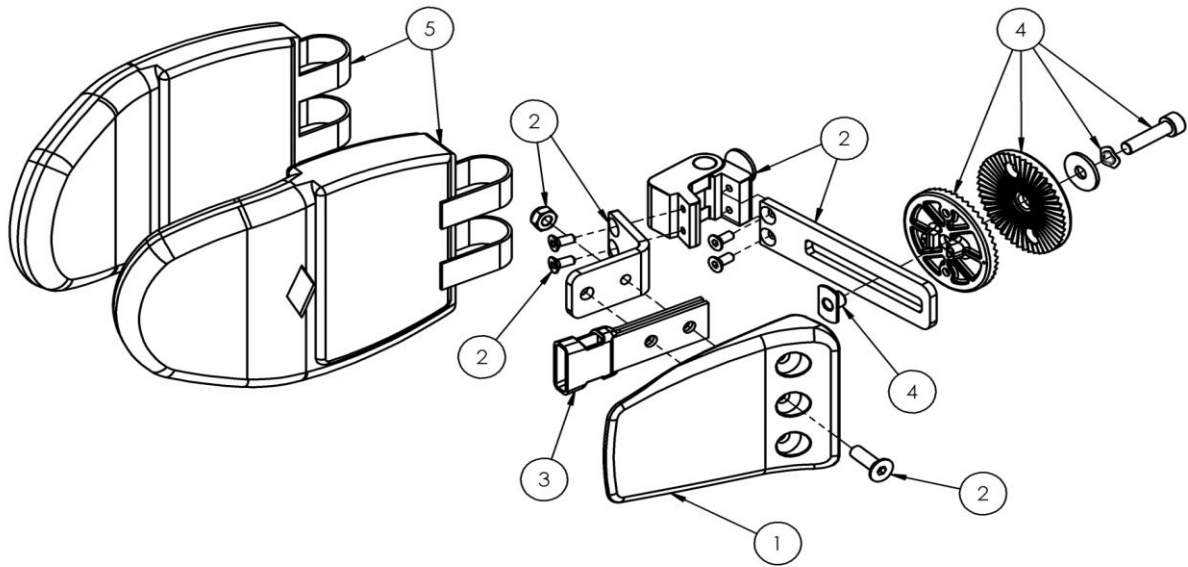

Order SF88, S109, S114, SK03, SK04

LECKEY^o

Squiggles Seat Flat Head Support Assembly 117-697

Pos.	Leckey Sales Code	Item Codes	Description	Min. Order Qty	Available for Sale
1	117-697		Flat Headrest Support (Hardware Only)	1	✓
2		137-9056	Wing Nut Assembly	30	✓
3		SF53	Round Tube Insert (Ø22)	30	✓
4	118-666		Flat Headrest Lateral Bracket (Single)	1	✓
5	117-850-01		Flat Headrest Cover - Green	1	✓
	117-850-02		Flat Headrest Cover - Orange	1	✓
	117-850-03		Flat Headrest Cover - Blue	1	✓
	117-850-03 VIN		Flat Headrest Cover - Blue Vinyl	1	✓
	117-850-04		Flat Headrest Cover - Pink	1	✓
	117-850-05		Flat Headrest Cover - Black	1	✓
6	137-807-05		Headrest / Hip Laterals Covers (pair)	1	✓

Order SF88, S109, S114, SK03, SK04

LECKEY^o

Squiggles Seat Flipaway Lateral Assembly 120-855

Pos.	Leckey Sales Code	Item Codes	Description	Min. Order Qty	Available for Sale
1	120-855		Flipaway Lateral Support Hardware	1	✓
2	120-9035		Lateral Bracket & Screw Assembly	1	*
3	117-700		Harness Buckle Attachment	30	✓
4	120-9027		Angle Lock Assy	30	✓
5	120-838-01		Lateral Cover Set - Green	1	✓
	120-838-02		Lateral Cover Set - Orange	1	✓
	120-838-03		Lateral Cover Set - Blue	1	✓
	120-838-04		Lateral Cover Set - Pink	1	✓