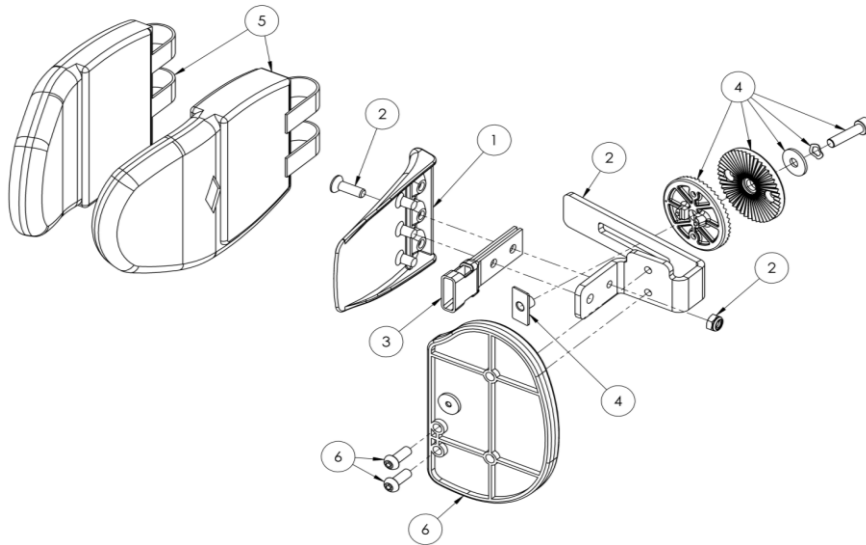

Order SJ220

Squiggles Seat Interface & Static Seatbase Assembly 120-666

Pos.	Leckey Sales Code	Item Codes	Description	Min. Order Qty	Available for Sale
1	120-666		Interface and Static Base Assembly	1	✓
2		120-851	Seatbase Shelf	1	✗
3		120-9006	Tray Holder Assembly	1	✓
4		120-9007	Tray Holder Knob Assembly	30	✓
5		120-9008	Long Sitting Spacer Plate Assembly	1	✗
6		120-9009	Long Sitting Receiver Bracket Assembly	1	✗
7		SP-1012	Sliding Seatbase Attachment Screw Kit	1	✗
8		120-9011	Seatbase & Strap Attachment Kit	1	✓
9		SP-1013	Back Angle Bar Screw Kit	50	✓
10		120-9013	Seatbase Shelf Velcro Kit	1	✗
11		SP-1018	Interface Attachment Screw Kit	50	✓
12		120-9016	Interface Handle Assy	1	✗
13		120-387	Interface Aluminium Plate	1	✗
14		120-326	Interface Plate	1	✗
15		120-9017	Interface Pin Assy	1	✗

Order 120-152, SI04, SL25, SL02, 120-246
Order SF81, SL25

117-749, 120-761, SJ92, SI12, SI04
Order SJ92, SI12, SI04

Order SI20, SI12, SI04

LECKEY^o

Squiggles Seat Protraction Pad Assembly 120-954

Pos.	Leckey Sales Code	Item Codes	Description	Min. Order Qty	Available for Sale
1	118-049		Lateral	1	x
2		120-9056	Protraction Bracket Assy (RHS)	1	x
		120-9057	Protraction Bracket Assy (LHS)	1	x
3	117-700		Harness Buckle Attachment	1	✓
4	120-9027		Angle Lock Assy	1	✓
5	120-838-01		Lateral Cover Set - Green	1	x
	120-838-02		Lateral Cover Set - Orange	1	x
	120-838-03		Lateral Cover Set - Blue	1	x
	120-838-04		Lateral Cover Set - Pink	1	x
6		120-9058	Protraction Assy (with cover)	1	x