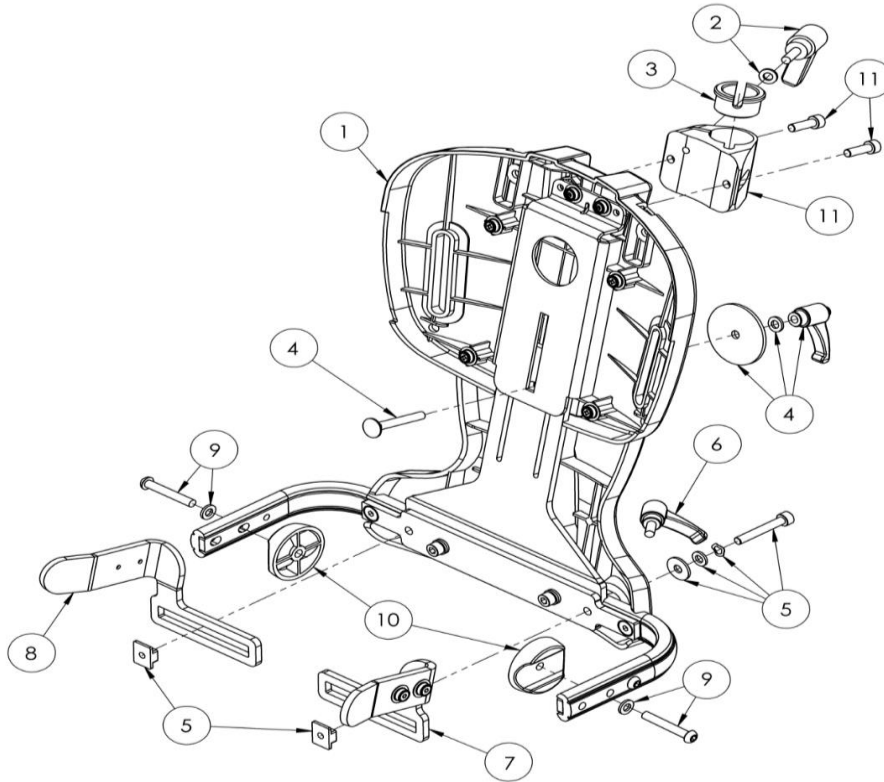

LECKEY^o

Squiggles Seat Upholstery - various

Pos.	Leckey Sales Code	Item Codes	Description	Min. Order Qty	Available for Sale
1	137-800-01		Contoured Head Support Cushion - Green	1	✓
	137-800-02		Contoured Head Support Cushion - Orange	1	✓
	137-800-03		Contoured Head Support Cushion - Blue	1	✓
	137-800-04		Contoured Head Support Cushion - Pink	1	✓
	137-800-05		Contoured Head Support Cushion -Black	1	✓
2	120-828-01		Shoulder Support Cushion - Green	1	✓
	120-828-02		Shoulder Support Cushion - Orange	1	✓
	120-828-03		Shoulder Support Cushion - Blue	1	✓
	120-828-04		Shoulder Support Cushion - Pink	1	✓

LECKEY^o

Squiggles Seat Backrest Assembly 120-645

Pos.	Leckey Sales Code	Item Codes	Description	Min. Order Qty	Available for Sale
1	120-645		Backrest Assembly	1	✓
2	SP-1020		Head Support Ratchet Assembly	1	✓
3	118-166		Head Support Collar	1	✓
4	120-9002		Backrest Adjustment Assembly	1	✓
5	120-9003		Hip Guide Locking Assembly	1	✓
6	SF101		M6 Male Ratchet Handle	1	✓
7	120-678		Hip Guide Bracket Assembly LHS	1	✓
8	120-679		Hip Guide Bracket Assembly RHS	1	✓
9	SP-1014		Seatbase Attachment Screw Kit	1	✓
10	120-190		Backrest Pivot Mould	1	✓
11	120-9005		Whitmayer Casting Assembly	1	✓

Order SJ220

Squiggles Seat Interface & Static Seatbase Assembly 120-666

Pos.	Leckey Sales Code	Item Codes	Description	Min. Order Qty	Available for Sale
1	120-666		Interface and Static Base Assembly	1	✓
2		120-851	Seatbase Shelf	1	✗
3		120-9006	Tray Holder Assembly	1	✓
4		120-9007	Tray Holder Knob Assembly	30	✓
5		120-9008	Long Sitting Spacer Plate Assembly	1	✗
6		120-9009	Long Sitting Receiver Bracket Assembly	1	✗
7		SP-1012	Sliding Seatbase Attachment Screw Kit	1	✗
8		120-9011	Seatbase & Strap Attachment Kit	1	✓
9		SP-1013	Back Angle Bar Screw Kit	50	✓
10		120-9013	Seatbase Shelf Velcro Kit	1	✗
11		SP-1018	Interface Attachment Screw Kit	50	✓
12		120-9016	Interface Handle Assy	1	✗
13		120-387	Interface Aluminium Plate	1	✗
14		120-326	Interface Plate	1	✗
15		120-9017	Interface Pin Assy	1	✗