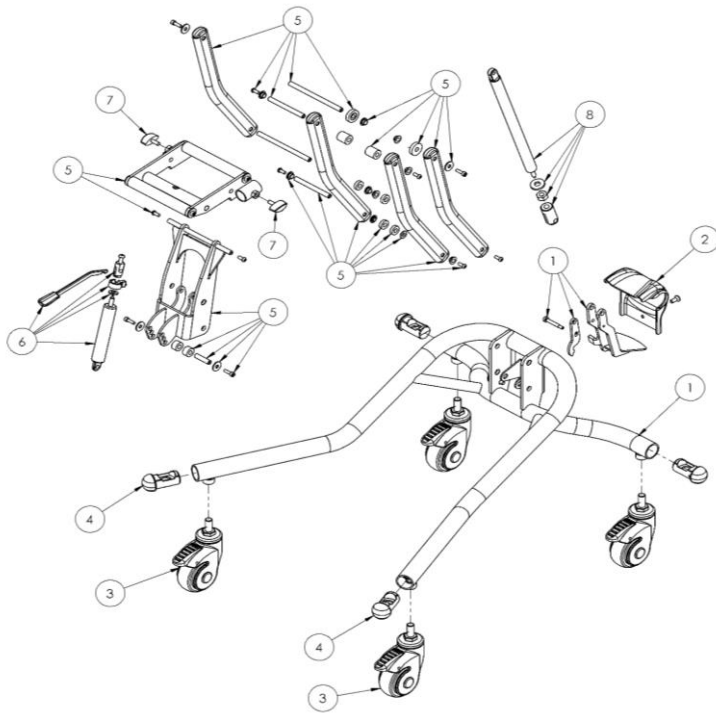

LECKEY^o

Squiggles Seat Hi-Low Chassis 120-800

Pos.	Leckey Sales Code	Item Codes	Description	Min. Order Qty	Available for Sale
1	120-800		Squiggles Chassis Assembly	1	✓
2		120-371	Chassis Rear Moulding	1	✓
3	IA34		Castor	1	✓
4		118-160	Castor Tube Insert	20	✓
5	120-802		Chassis Arm Assembly	1	✓
6	120-812		Bansback Tilt Spring Assembly	1	✓
7		SF19	Locking Key (M8 X 16)	50	✓
8	120-811		Lift Spring Assembly	1	✓

Order SJ220