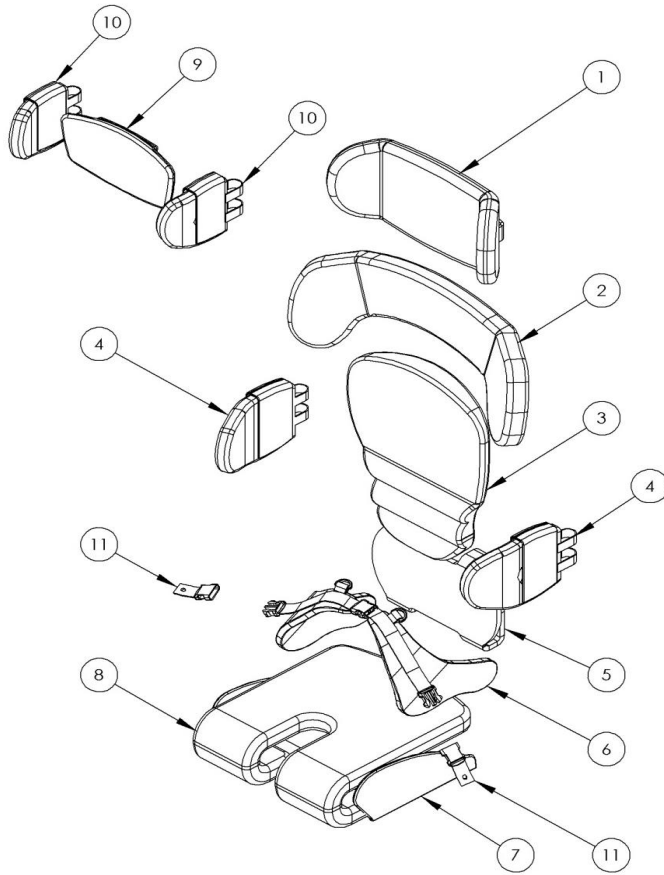

LECKEY^o

Squiggles Seat Upholstery - various

Pos.	Leckey Sales Code	Item Codes	Description	Min. Order Qty	Available for Sale
1	137-800-01		Contoured Head Support Cushion - Green	1	✓
	137-800-02		Contoured Head Support Cushion - Orange	1	✓
	137-800-03		Contoured Head Support Cushion - Blue	1	✓
	137-800-04		Contoured Head Support Cushion - Pink	1	✓
	137-800-05		Contoured Head Support Cushion -Black	1	✓
2	120-828-01		Shoulder Support Cushion - Green	1	✓
	120-828-02		Shoulder Support Cushion - Orange	1	✓
	120-828-03		Shoulder Support Cushion - Blue	1	✓
	120-828-04		Shoulder Support Cushion - Pink	1	✓

LECKEY^o

Squiggles Seat Backrest Assembly 120-645

Pos.	Leckey Sales Code	Item Codes	Description	Min. Order Qty	Available for Sale
1	120-645		Backrest Assembly	1	✓
2	SP-1020		Head Support Ratchet Assembly	1	✓
3	118-166		Head Support Collar	1	✓
4	120-9002		Backrest Adjustment Assembly	1	✓
5	120-9003		Hip Guide Locking Assembly	1	✓
6	SF101		M6 Male Ratchet Handle	1	✓
7	120-678		Hip Guide Bracket Assembly LHS	1	✓
8	120-679		Hip Guide Bracket Assembly RHS	1	✓
9	SP-1014		Seatbase Attachment Screw Kit	1	✓
10	120-190		Backrest Pivot Mould	1	✓
11	120-9005		Whitmayer Casting Assembly	1	✓