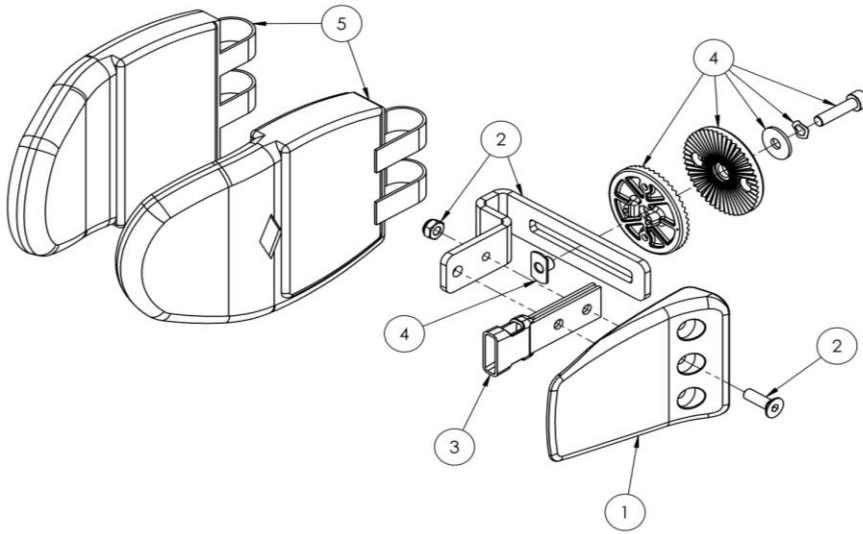

LECKEY^o

Squiggles Seat Rigid Lateral Assembly 120-656

Pos.	Leckey Sales Code	Item Codes	Description	Min. Order Qty	Available for Sale
	120-656		Top Level Assembly (No covers)		
1		118-049	Lateral	1	*
2		120-9032	Lateral Bracket & Screw Assembly	1	*
3		117-700	Harness Buckle Attachment	1	✓
4		120-9027	Angle Lock Assy	1	✓
5	120-838-01		Lateral Cover Set - Green	1	✓
	120-838-02		Lateral Cover Set - Orange	1	✓
	120-838-03		Lateral Cover Set - Blue	1	✓
	120-838-04		Lateral Cover Set - Pink	1	✓

Order 117-138, SL36, SL66, SJ170, SJ17