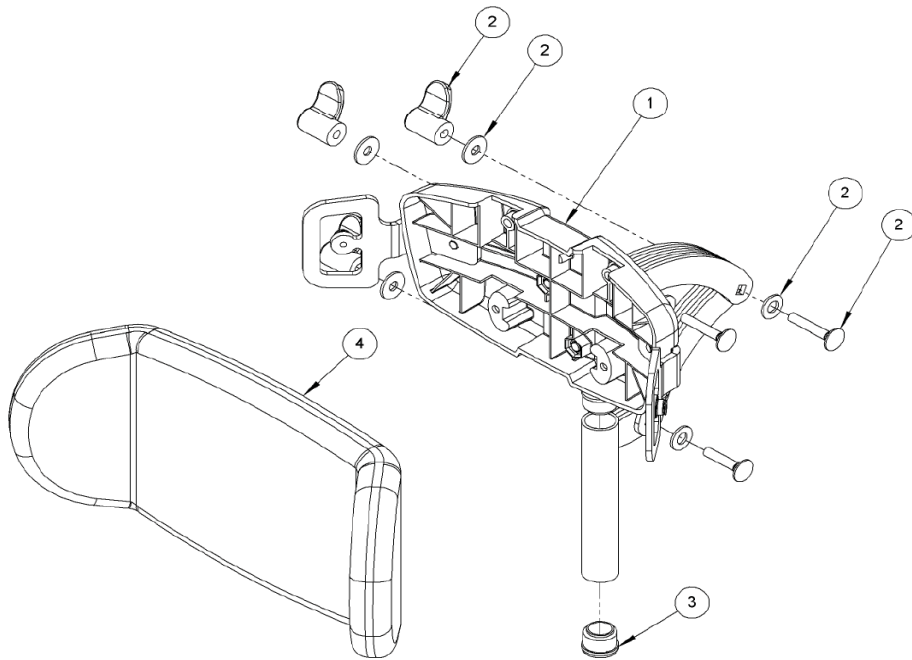

LECKEY^o

Squiggles Seat Backrest Assembly 120-645

Pos.	Leckey Sales Code	Item Codes	Description	Min. Order Qty	Available for Sale
1	120-645		Backrest Assembly	1	✓
2	SP-1020		Head Support Ratchet Assembly	1	✓
3	118-166		Head Support Collar	1	✓
4	120-9002		Backrest Adjustment Assembly	1	✓
5	120-9003		Hip Guide Locking Assembly	1	✓
6	SF101		M6 Male Ratchet Handle	1	✓
7	120-678		Hip Guide Bracket Assembly LHS	1	✓
8	120-679		Hip Guide Bracket Assembly RHS	1	✓
9	SP-1014		Seatbase Attachment Screw Kit	1	✓
10	120-190		Backrest Pivot Mould	1	✓
11	120-9005		Whitmayer Casting Assembly	1	✓

LECKEY^o

Squiggles Seat Contoured Head Support Assembly 120-859

Pos.	Leckey Sales Code	Item Codes	Description	Min. Order Qty	Available for Sale
1	120-859		Contoured Headrest (Hardware Only)	1	✓
2		137-9056	Wing Nut Assembly	30	✓
3		SF53	Round Tube Insert	30	✓
4	137-800-01		Contoured Headrest Cushion - Green	1	✓
	137-800-02		Contoured Headrest Cushion - Orange	1	✓
	137-800-03		Contoured Headrest Cushion - Blue	1	✓
	137-800-03 VIN		Contoured Headrest Cushion - Blue Vinyl	1	✓
	137-800-04		Contoured Headrest Cushion - Pink	1	✓
	137-800-05		Contoured Headrest Cushion - Black	1	✓
	137-800-15		Contoured Headrest Cushion - Grey	1	✓