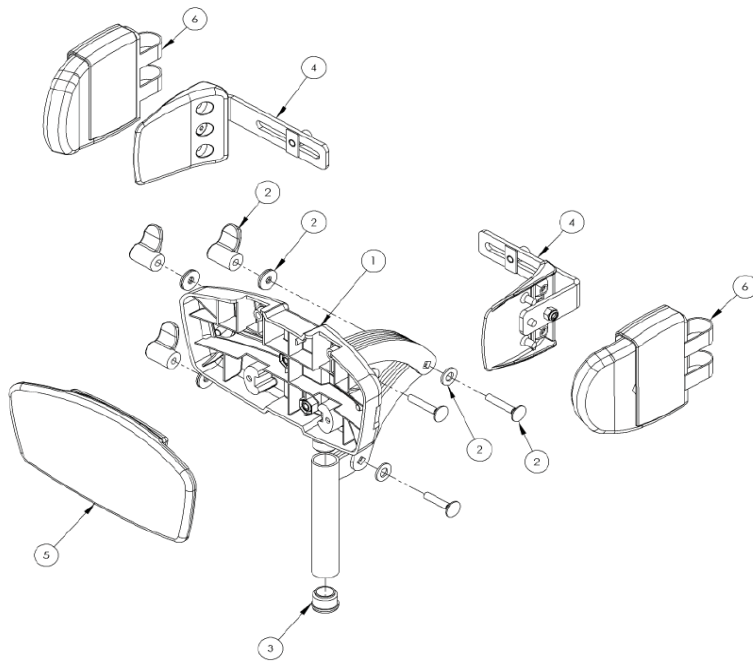

LECKEY^o

Squiggles Seat Contoured Head Support Assembly 120-859

Pos.	Leckey Sales Code	Item Codes	Description	Min. Order Qty	Available for Sale
1	120-859		Contoured Headrest (Hardware Only)	1	✓
2		137-9056	Wing Nut Assembly	30	✓
3		SF53	Round Tube Insert	30	✓
4	137-800-01		Contoured Headrest Cushion - Green	1	✓
	137-800-02		Contoured Headrest Cushion - Orange	1	✓
	137-800-03		Contoured Headrest Cushion - Blue	1	✓
	137-800-03 VIN		Contoured Headrest Cushion - Blue Vinyl	1	✓
	137-800-04		Contoured Headrest Cushion - Pink	1	✓
	137-800-05		Contoured Headrest Cushion - Black	1	✓
	137-800-15		Contoured Headrest Cushion - Grey	1	✓

Order SF88, S109, S114, SK03, SK04

LECKEY^o

Squiggles Seat Flat Head Support Assembly 117-697

Pos.	Leckey Sales Code	Item Codes	Description	Min. Order Qty	Available for Sale
1	117-697		Flat Headrest Support (Hardware Only)	1	✓
2		137-9056	Wing Nut Assembly	30	✓
3		SF53	Round Tube Insert (Ø22)	30	✓
4	118-666		Flat Headrest Lateral Bracket (Single)	1	✓
5	117-850-01		Flat Headrest Cover - Green	1	✓
	117-850-02		Flat Headrest Cover - Orange	1	✓
	117-850-03		Flat Headrest Cover - Blue	1	✓
	117-850-03 VIN		Flat Headrest Cover - Blue Vinyl	1	✓
	117-850-04		Flat Headrest Cover - Pink	1	✓
	117-850-05		Flat Headrest Cover - Black	1	✓
6	137-807-05		Headrest / Hip Laterals Covers (pair)	1	✓

Order SF88, S109, S114, SK03, SK04

LECKEY^o

Squiggles Seat Flipaway Lateral Assembly 120-855

Pos.	Leckey Sales Code	Item Codes	Description	Min. Order Qty	Available for Sale
1	120-855		Flipaway Lateral Support Hardware	1	✓
2	120-9035		Lateral Bracket & Screw Assembly	1	*
3	117-700		Harness Buckle Attachment	30	✓
4	120-9027		Angle Lock Assy	30	✓
5	120-838-01		Lateral Cover Set - Green	1	✓
	120-838-02		Lateral Cover Set - Orange	1	✓
	120-838-03		Lateral Cover Set - Blue	1	✓
	120-838-04		Lateral Cover Set - Pink	1	✓