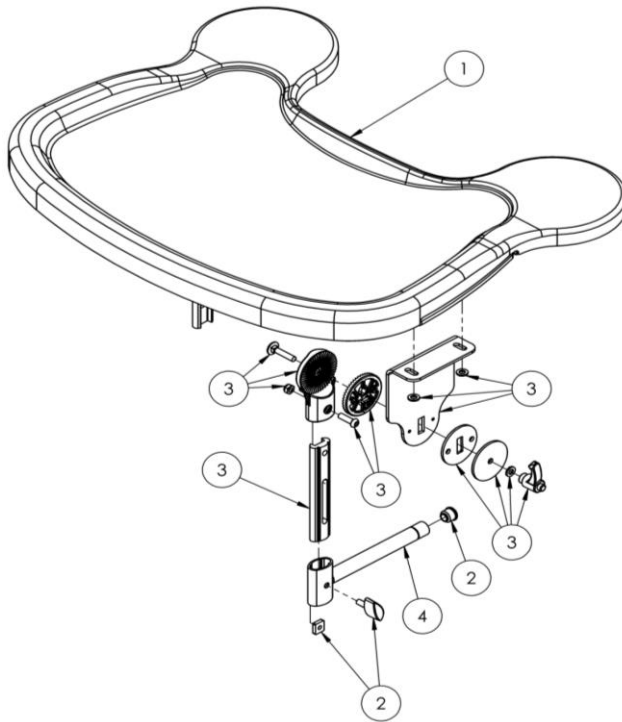

Order 117-138, SL36, SL66, SJ170, SJ17

LECKEY^o

Squiggles Seat Shoulder Support Assembly 120-702

Pos.	Leckey Sales Code	Item Codes	Description	Min. Order Qty	Available for Sale
	120-702		Top level assembly (No covers)		
1		120-9021	Shoulder Centre Plate Assembly	1	✗
2		120-9022	Shoulder Wing Plate Assembly RH	1	✗
3		120-9023	Shoulder Wing Plate Assembly LH	1	✗
4		SP-1015	Shoulder Attachment Bolt Kit	50	✓
5	120-828-01		Shoulder Cushion - Green	1	✗
	120-828-02		Shoulder Cushion - Orange	1	✗
	120-828-03		Shoulder Cushion - Blue	1	✗
	120-828-04		Shoulder Cushion - Pink	1	✗
6		SP-1016	Taperlock Adjustment Bolt Kit	50	✓

Order SJ17, SJ60

Order SJ98, SI14

LECKEY°

Squiggles Seat Sliding Seatbase Assembly - 120-634

Pos.	Leckey Sales Code	Item Codes	Description	Min. Order Qty	Available for Sale
1	120-634		Sliding SeatBase Assembly	1	✓
2	120-641		Pommel, Pin & Lanyard Complete Assembly	1	✓
3		120-162	Pin & Lanyard	1	✓

LECKEY^o

Squiggles Seat Tray Assembly 120-672 or 120-688 (extended)

Pos.	Leckey Sales Code	Item Codes	Description	Min. Order Qty	Available for Sale
	120-672		Tray Assembly	1	✓
1	120-688		Ext. Height Tray Assembly	1	✓
2		120-9038	Tray Adjustment Kit	1	✓
3		120-671	Tray Height Adjustment Assembly	1	✗
4		120-638	Tray Depth Adjustment Assembly	1	✗