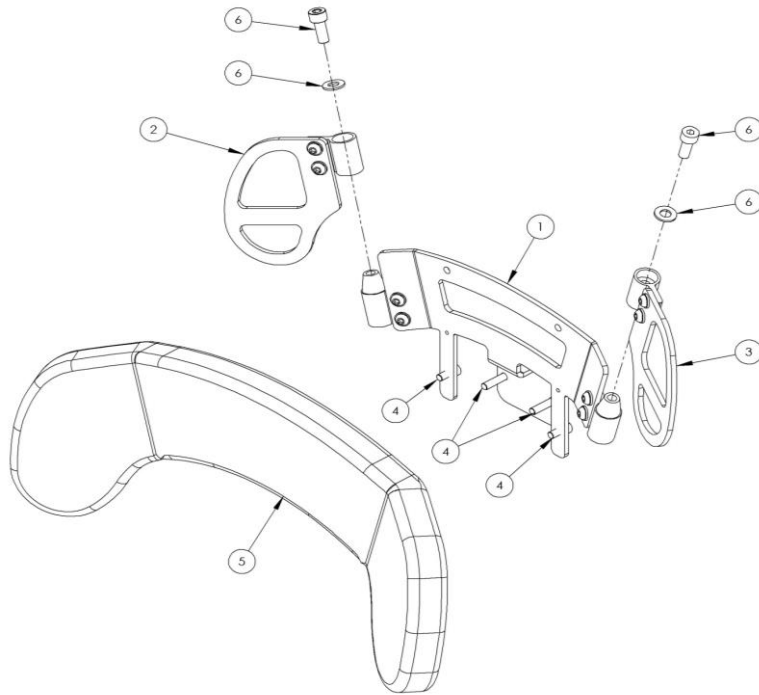

Order 120-152, SI04, SL25, SL02, 120-246
Order SF81, SL25

117-749, 120-761, SJ92, SI12, SI04
Order SJ92, SI12, SI04

Order SI20, SI12, SI04

LECKEY^o

Squiggles Seat Protraction Pad Assembly 120-954

Pos.	Leckey Sales Code	Item Codes	Description	Min. Order Qty	Available for Sale
1	118-049		Lateral	1	x
2		120-9056	Protraction Bracket Assy (RHS)	1	x
		120-9057	Protraction Bracket Assy (LHS)	1	x
3	117-700		Harness Buckle Attachment	1	✓
4	120-9027		Angle Lock Assy	1	✓
5	120-838-01		Lateral Cover Set - Green	1	x
	120-838-02		Lateral Cover Set - Orange	1	x
	120-838-03		Lateral Cover Set - Blue	1	x
	120-838-04		Lateral Cover Set - Pink	1	x
6		120-9058	Protraction Assy (with cover)	1	x

Order 117-138, SL36, SL66, SJ170, SJ17

LECKEY^o

Squiggles Seat Rigid Lateral Assembly 120-656

Pos.	Leckey Sales Code	Item Codes	Description	Min. Order Qty	Available for Sale
	120-656		Top Level Assembly (No covers)		
1		118-049	Lateral	1	*
2		120-9032	Lateral Bracket & Screw Assembly	1	*
3		117-700	Harness Buckle Attachment	1	✓
4		120-9027	Angle Lock Assy	1	✓
5	120-838-01		Lateral Cover Set - Green	1	✓
	120-838-02		Lateral Cover Set - Orange	1	✓
	120-838-03		Lateral Cover Set - Blue	1	✓
	120-838-04		Lateral Cover Set - Pink	1	✓

Order 117-138, SL36, SL66, SJ170, SJ17

LECKEY^o

Squiggles Seat Shoulder Support Assembly 120-702

Pos.	Leckey Sales Code	Item Codes	Description	Min. Order Qty	Available for Sale
	120-702		Top level assembly (No covers)		
1		120-9021	Shoulder Centre Plate Assembly	1	✗
2		120-9022	Shoulder Wing Plate Assembly RH	1	✗
3		120-9023	Shoulder Wing Plate Assembly LH	1	✗
4		SP-1015	Shoulder Attachment Bolt Kit	50	✓
5	120-828-01		Shoulder Cushion - Green	1	✗
	120-828-02		Shoulder Cushion - Orange	1	✗
	120-828-03		Shoulder Cushion - Blue	1	✗
	120-828-04		Shoulder Cushion - Pink	1	✗
6		SP-1016	Taperlock Adjustment Bolt Kit	50	✓