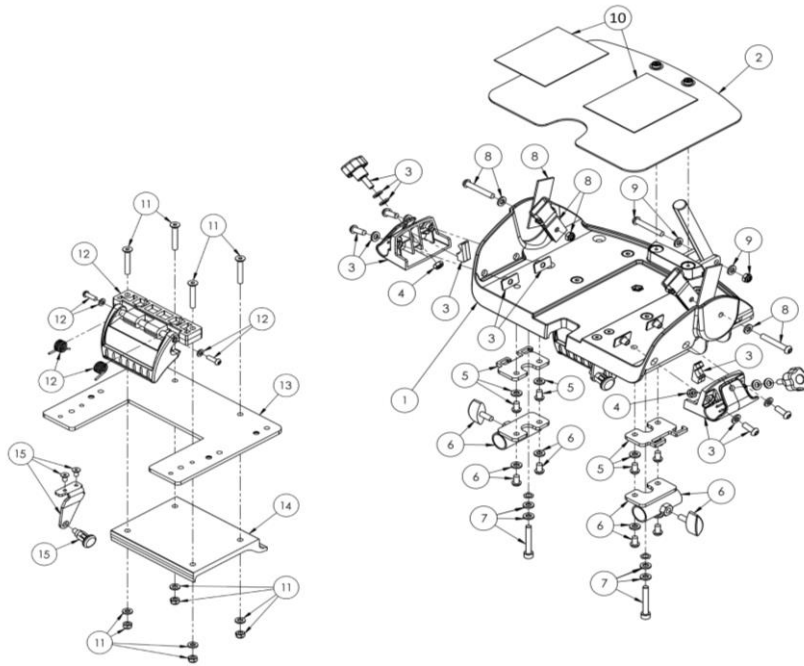

Order SI12, SI04, SJ94
Order 120-235, S112, SJ62

Order SF85

LECKEY^o

Squiggles Seat Hi-Low Chassis 120-800

Pos.	Leckey Sales Code	Item Codes	Description	Min. Order Qty	Available for Sale
1	120-800		Squiggles Chassis Assembly	1	✓
2		120-371	Chassis Rear Moulding	1	✓
3	IA34		Castor	1	✓
4		118-160	Castor Tube Insert	20	✓
5	120-802		Chassis Arm Assembly	1	✓
6	120-812		Bansback Tilt Spring Assembly	1	✓
7		SF19	Locking Key (M8 X 16)	50	✓
8	120-811		Lift Spring Assembly	1	✓

Order SJ220

Squiggles Seat Interface & Static Seatbase Assembly 120-666

Pos.	Leckey Sales Code	Item Codes	Description	Min. Order Qty	Available for Sale
1	120-666		Interface and Static Base Assembly	1	✓
2		120-851	Seatbase Shelf	1	✗
3		120-9006	Tray Holder Assembly	1	✓
4		120-9007	Tray Holder Knob Assembly	30	✓
5		120-9008	Long Sitting Spacer Plate Assembly	1	✗
6		120-9009	Long Sitting Receiver Bracket Assembly	1	✗
7		SP-1012	Sliding Seatbase Attachment Screw Kit	1	✗
8		120-9011	Seatbase & Strap Attachment Kit	1	✓
9		SP-1013	Back Angle Bar Screw Kit	50	✓
10		120-9013	Seatbase Shelf Velcro Kit	1	✗
11		SP-1018	Interface Attachment Screw Kit	50	✓
12		120-9016	Interface Handle Assy	1	✗
13		120-387	Interface Aluminium Plate	1	✗
14		120-326	Interface Plate	1	✗
15		120-9017	Interface Pin Assy	1	✗