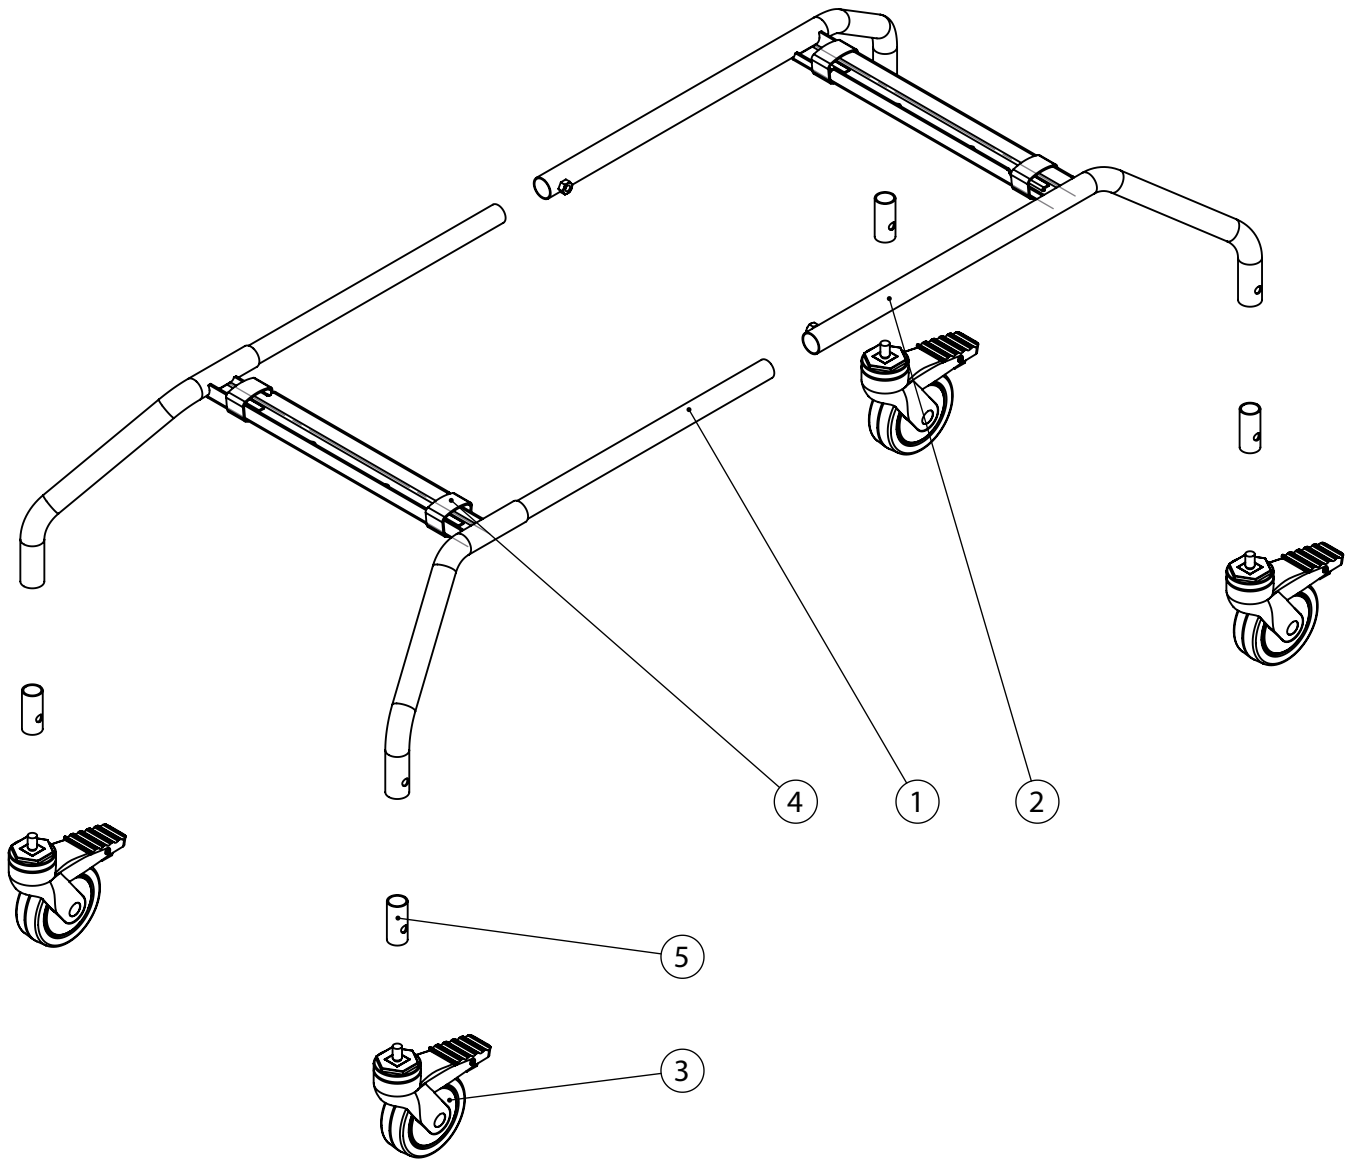

Shower Frame

Spare Parts Catalogue

Contents

03 Shower Frame

Shower Frame

Pos.	Leckey Code	Description	Qty
1	RAP-4-1626	Front Frame	1
2	RAP-4-1627	Rear Frame	1
3	RAP-4-9006	Castor Kit	4
4	RAP-4-1079	Velcro Securing Straps	1
5	RAP-4-1065	Castor Collar	4