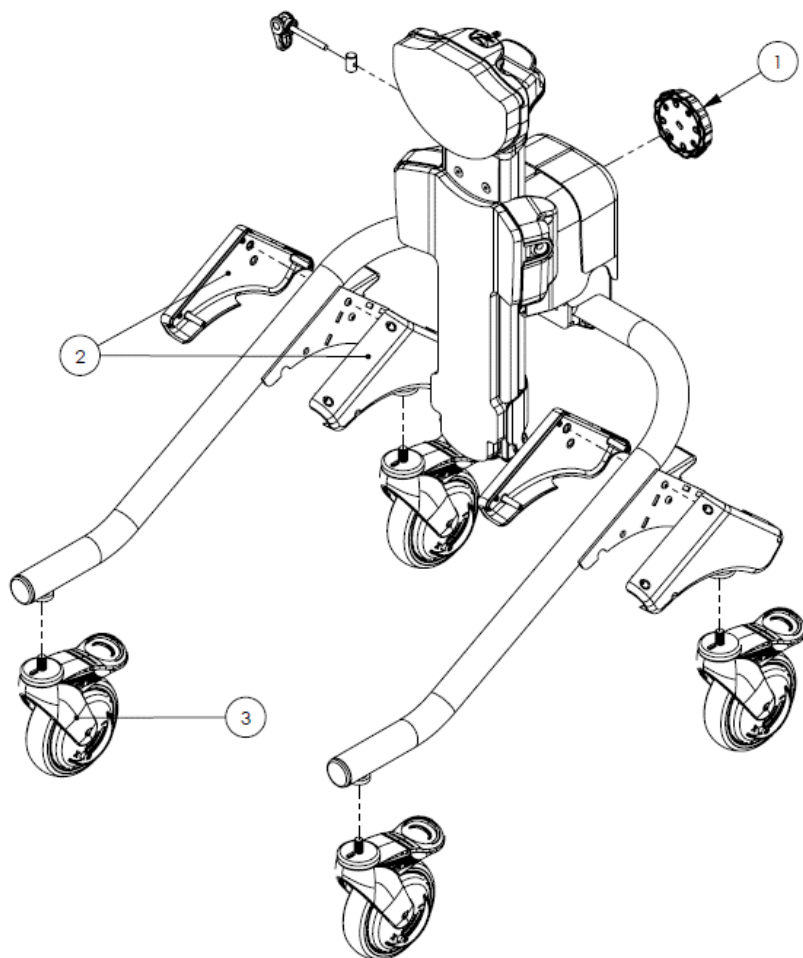

MyWay

Spare Parts Catalogue

Supporting
Children

MyWay Spare Parts – Main Frame

Pos	Leckey Code	Description	Qty	Compatible with			Available for sale as a spare part
				Size1	Size2	Size3	
1	173-1720	Spine Assembly - Size 1	1	✓			✓
1	173-2720	Spine Assembly - Size 2	1		✓		✓
1	173-3720	Spine Assembly - Size 3	1			✓	✓
2	173-1721	Chassis Assembly - Size 1	1	✓			✓
2	173-2721	Chassis Assembly - Size 2	1		✓		✓
2	173-3721	Chassis Assembly - Size 3	1			✓	✓

MyWay Spare Parts – Main Frame

Pos	Leckey Code	Description	Qty	Compatible with			Available for sale as a spare part
				Size1	Size2	Size3	
1	173-1705	Angle Wheel Assembly	1	✓	✓	✓	✓
2	173-1706	Frame Moulding	1	✓	✓	✓	✓
3	173-1660	Castor	1	✓	✓	✓	✓

MyWay Spare Parts – Ankle Guides

Pos	Leckey Code	Description	Qty	Compatible with			Available for sale as a spare part
				Size1	Size2	Size3	
1	173-1715	Ankle Wrap Pair	1	✓	✓	✓	✓
2	173-1708	Rope Slide Assembly – Size 1	1	✓			✓
2	173-2708	Rope Slide Assembly – Size 2	1		✓		✓
2	173-3708	Rope Slide Assembly – Size 3	1			✓	✓
3	173-1709	Spare Essentra Knob (Qty 1)	1	✓	✓	✓	✓

MyWay Spare Parts – Headrest

Pos	Leckey Code	Description	Qty	Compatible with			Available for sale as a spare part
				Size1	Size2	Size3	
1	173-1683	Head Pad Assembly	1	✓	✓	✓	✓
2	173-1710	Headrest Attachment Assembly	1	✓	✓	✓	✓