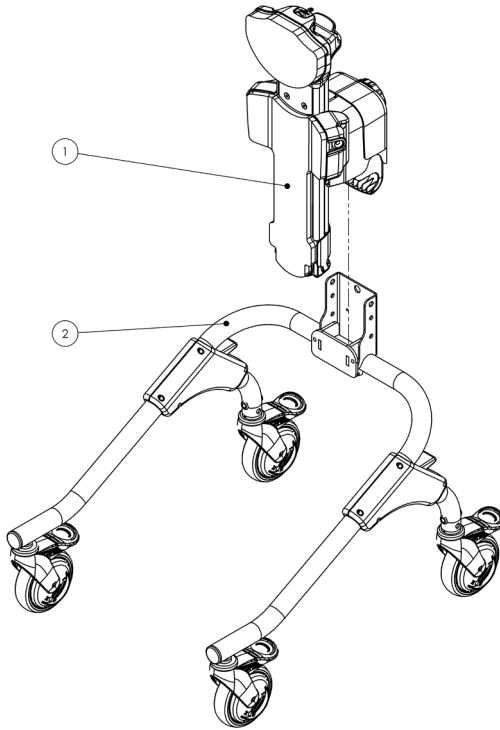

MyWay

Spare Parts Catalogue

Supporting
Children

MyWay Spare Parts – Main Frame

Pos	Leckey Code	Description	Qty	Compatible with			Available for sale as a spare part
				Size1	Size2	Size3	
1	173-1720	Spine Assembly - Size 1	1	✓			✓
1	173-2720	Spine Assembly - Size 2	1		✓		✓
1	173-3720	Spine Assembly - Size 3	1			✓	✓
2	173-1721	Chassis Assembly - Size 1	1	✓			✓
2	173-2721	Chassis Assembly - Size 2	1		✓		✓
2	173-3721	Chassis Assembly - Size 3	1			✓	✓

MyWay Spare Parts – Main Frame

Pos	Leckey Code	Description	Qty	Compatible with			Available for sale as a spare part
				Size1	Size2	Size3	
1	173-1705	Angle Wheel Assembly	1	✓	✓	✓	✓
2	173-1706	Frame Moulding	1	✓	✓	✓	✓
3	173-1660	Castor	1	✓	✓	✓	✓

MyWay Spare Parts – Ankle Guides

Pos	Leckey Code	Description	Qty	Compatible with			Available for sale as a spare part
				Size1	Size2	Size3	
1	173-1715	Ankle Wrap Pair	1	✓	✓	✓	✓
2	173-1708	Rope Slide Assembly – Size 1	1	✓			✓
2	173-2708	Rope Slide Assembly – Size 2	1		✓		✓
2	173-3708	Rope Slide Assembly – Size 3	1			✓	✓
3	173-1709	Spare Essentra Knob (Qty 1)	1	✓	✓	✓	✓

MyWay Spare Parts – Headrest

Pos	Leckey Code	Description	Qty	Compatible with			Available for sale as a spare part
				Size1	Size2	Size3	
1	173-1683	Head Pad Assembly	1	✓	✓	✓	✓
2	173-1710	Headrest Attachment Assembly	1	✓	✓	✓	✓