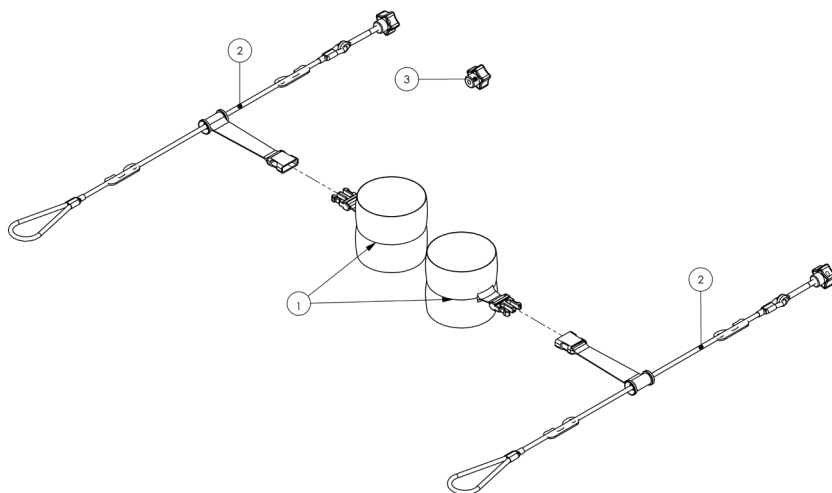

MyWay

Spare Parts Catalogue

Supporting
Children

MyWay Spare Parts – Main Frame

Pos	Leckey Code	Description	Qty	Compatible with			Available for sale as a spare part
				Size1	Size2	Size3	
1	173-1720	Spine Assembly - Size 1	1	✓			✓
1	173-2720	Spine Assembly - Size 2	1		✓		✓
1	173-3720	Spine Assembly - Size 3	1			✓	✓
2	173-1721	Chassis Assembly - Size 1	1	✓			✓
2	173-2721	Chassis Assembly - Size 2	1		✓		✓
2	173-3721	Chassis Assembly - Size 3	1			✓	✓

MyWay Spare Parts – Main Frame

Pos	Leckey Code	Description	Qty	Compatible with			Available for sale as a spare part
				Size1	Size2	Size3	
1	173-1705	Angle Wheel Assembly	1	✓	✓	✓	✓
2	173-1706	Frame Moulding	1	✓	✓	✓	✓
3	173-1660	Castor	1	✓	✓	✓	✓

MyWay Spare Parts – Ankle Guides

Pos	Leckey Code	Description	Qty	Compatible with			Available for sale as a spare part
				Size1	Size2	Size3	
1	173-1715	Ankle Wrap Pair	1	✓	✓	✓	✓
2	173-1708	Rope Slide Assembly – Size 1	1	✓			✓
2	173-2708	Rope Slide Assembly – Size 2	1		✓		✓
2	173-3708	Rope Slide Assembly – Size 3	1			✓	✓
3	173-1709	Spare Essentra Knob (Qty 1)	1	✓	✓	✓	✓

MyWay Spare Parts – Headrest

Pos	Leckey Code	Description	Qty	Compatible with			Available for sale as a spare part
				Size1	Size2	Size3	
1	173-1683	Head Pad Assembly	1	✓	✓	✓	✓
2	173-1710	Headrest Attachment Assembly	1	✓	✓	✓	✓