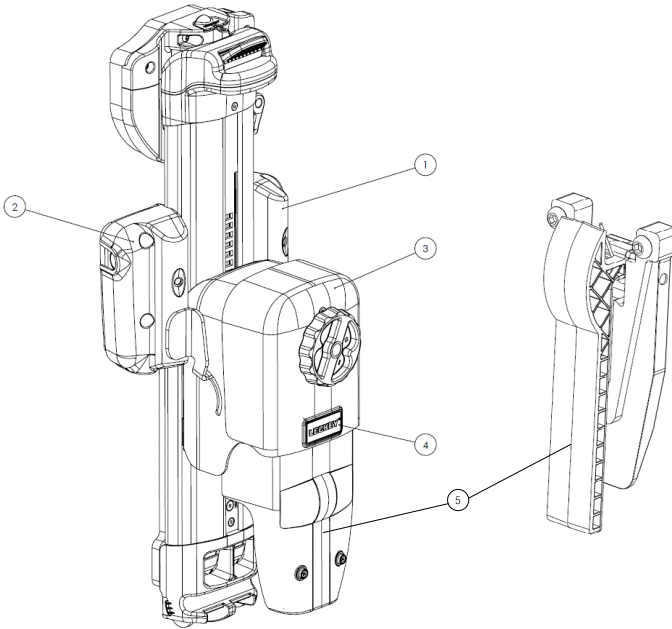

MyWay Spare Parts – Adult Handles

Pos	Leckey Code	Description	Qty	Compatible with			Available for sale as a spare part
				Size1	Size2	Size3	
1	173-1707	Adult Handle Frame Assembly - Size 1	1	✓			✓
1	173-2707	Adult Handle Frame Assembly - Size 2	1		✓		✓
1	173-3707	Adult Handle Frame Assembly - Size 3	1			✓	✓
2	173-1692	Attachment Assembly	1 Set	✓	✓	✓	✓

MyWay Spare Parts – Hoist Straps

Pos	Leckey Code	Description	Qty	Compatible with			Available for sale as a spare part
				Size1	Size2	Size3	
1	173-1800	Hoist Strap Set	1	✓	✓	✓	✓

MyWay Spare Parts – Moulding Covers