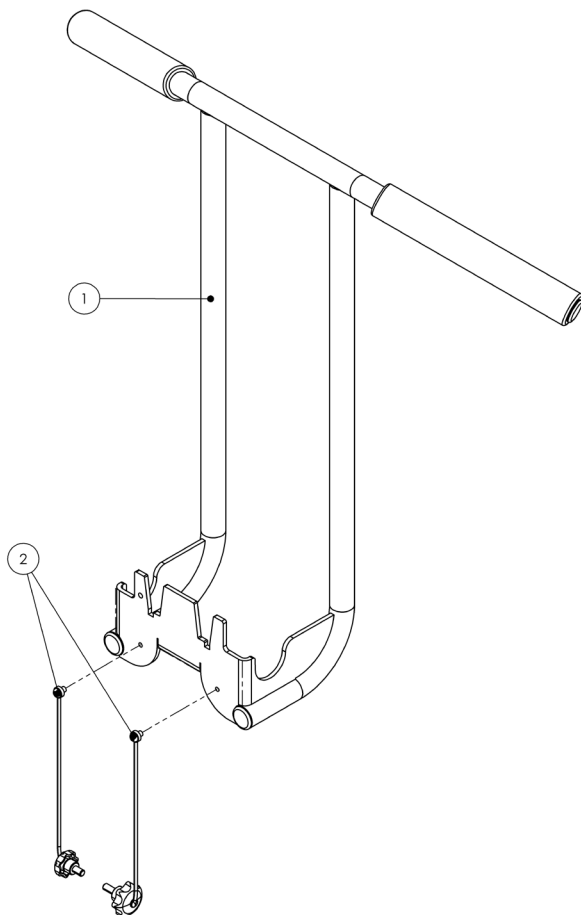

MyWay Spare Parts – Ankle Guides

Pos	Leckey Code	Description	Qty	Compatible with			Available for sale as a spare part
				Size1	Size2	Size3	
1	173-1715	Ankle Wrap Pair	1	✓	✓	✓	✓
2	173-1708	Rope Slide Assembly – Size 1	1	✓			✓
2	173-2708	Rope Slide Assembly – Size 2	1		✓		✓
2	173-3708	Rope Slide Assembly – Size 3	1			✓	✓
3	173-1709	Spare Essentra Knob (Qty 1)	1	✓	✓	✓	✓

MyWay Spare Parts – Headrest

Pos	Leckey Code	Description	Qty	Compatible with			Available for sale as a spare part
				Size1	Size2	Size3	
1	173-1683	Head Pad Assembly	1	✓	✓	✓	✓
2	173-1710	Headrest Attachment Assembly	1	✓	✓	✓	✓

MyWay Spare Parts – User Handles

Pos	Leckey Code	Description	Qty	Compatible with			Available for sale as a spare part
				Size1	Size2	Size3	
1	173-1665	Right Handle - Size 1	1	✓			✓
1	173-2665	Right Handle - Size 2	1		✓		✓
1	173-3665	Right Handle - Size 3	1			✓	✓
2	173-1666	Left Handle - Size 1	1	✓			✓
2	173-2666	Left Handle - Size 2	1		✓		✓
2	173-3666	Left Handle - Size 3	1			✓	✓
1&2	173-1667	Handle Pair - Size 1	1	✓			✓
1&2	173-2667	Handle Pair - Size 2	1		✓		✓
1&2	173-3667	Handle Pair - Size 3	1			✓	✓
3	SI49	Tubular Foam Sleeve	1 Pair	✓	✓	✓	✓

MyWay Spare Parts – Adult Handles

Pos	Leckey Code	Description	Qty	Compatible with			Available for sale as a spare part
				Size1	Size2	Size3	
1	173-1707	Adult Handle Frame Assembly - Size 1	1	✓			✓
1	173-2707	Adult Handle Frame Assembly - Size 2	1		✓		✓
1	173-3707	Adult Handle Frame Assembly - Size 3	1			✓	✓
2	173-1692	Attachment Assembly	1 Set	✓	✓	✓	✓