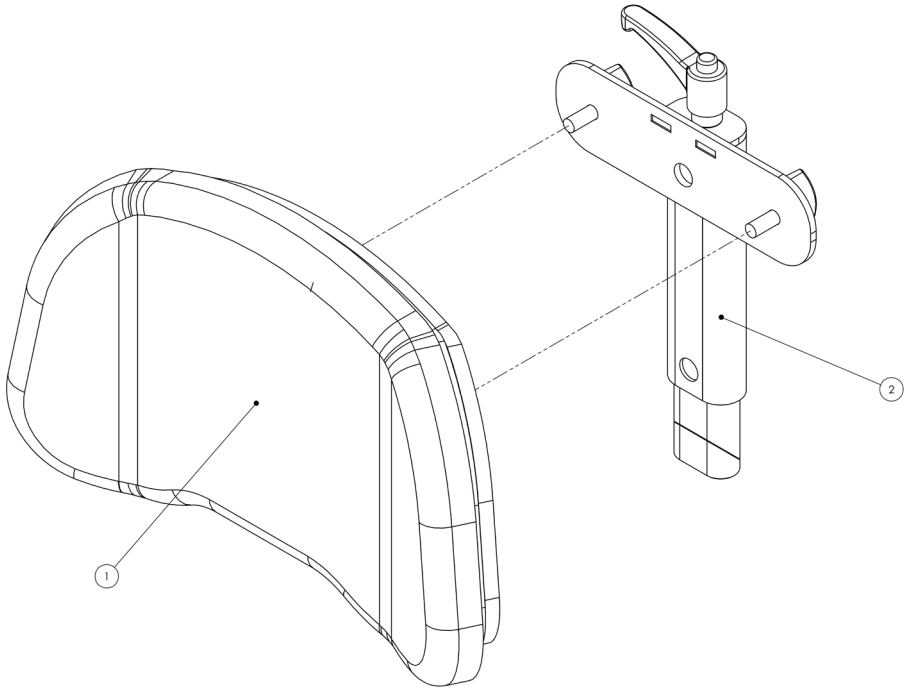

MyWay

Spare Parts Catalogue

Supporting
Children

MyWay Spare Parts – Main Frame

Pos	Leckey Code	Description	Qty	Compatible with			Available for sale as a spare part
				Size1	Size2	Size3	
1	173-1720	Spine Assembly - Size 1	1	✓			✓
1	173-2720	Spine Assembly - Size 2	1		✓		✓
1	173-3720	Spine Assembly - Size 3	1			✓	✓
2	173-1721	Chassis Assembly - Size 1	1	✓			✓
2	173-2721	Chassis Assembly - Size 2	1		✓		✓
2	173-3721	Chassis Assembly - Size 3	1			✓	✓

MyWay Spare Parts – Main Frame

Pos	Leckey Code	Description	Qty	Compatible with			Available for sale as a spare part
				Size1	Size2	Size3	
1	173-1705	Angle Wheel Assembly	1	✓	✓	✓	✓
2	173-1706	Frame Moulding	1	✓	✓	✓	✓
3	173-1660	Castor	1	✓	✓	✓	✓

MyWay Spare Parts – Ankle Guides

Pos	Leckey Code	Description	Qty	Compatible with			Available for sale as a spare part
				Size1	Size2	Size3	
1	173-1715	Ankle Wrap Pair	1	✓	✓	✓	✓
2	173-1708	Rope Slide Assembly – Size 1	1	✓			✓
2	173-2708	Rope Slide Assembly – Size 2	1		✓		✓
2	173-3708	Rope Slide Assembly – Size 3	1			✓	✓
3	173-1709	Spare Essentra Knob (Qty 1)	1	✓	✓	✓	✓

MyWay Spare Parts – Headrest

Pos	Leckey Code	Description	Qty	Compatible with			Available for sale as a spare part
				Size1	Size2	Size3	
1	173-1683	Head Pad Assembly	1	✓	✓	✓	✓
2	173-1710	Headrest Attachment Assembly	1	✓	✓	✓	✓