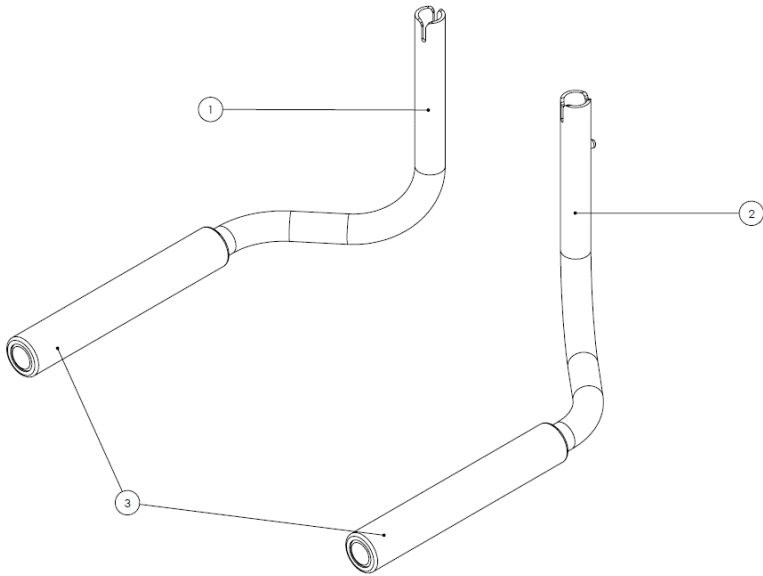

MyWay Spare Parts – User Handles

Pos	Leckey Code	Description	Qty	Compatible with			Available for sale as a spare part
				Size1	Size2	Size3	
1	173-1665	Right Handle - Size 1	1	✓			✓
1	173-2665	Right Handle - Size 2	1		✓		✓
1	173-3665	Right Handle - Size 3	1			✓	✓
2	173-1666	Left Handle - Size 1	1	✓			✓
2	173-2666	Left Handle - Size 2	1		✓		✓
2	173-3666	Left Handle - Size 3	1			✓	✓
1&2	173-1667	Handle Pair - Size 1	1	✓			✓
1&2	173-2667	Handle Pair - Size 2	1		✓		✓
1&2	173-3667	Handle Pair - Size 3	1			✓	✓
3	SI49	Tubular Foam Sleeve	1 Pair	✓	✓	✓	✓