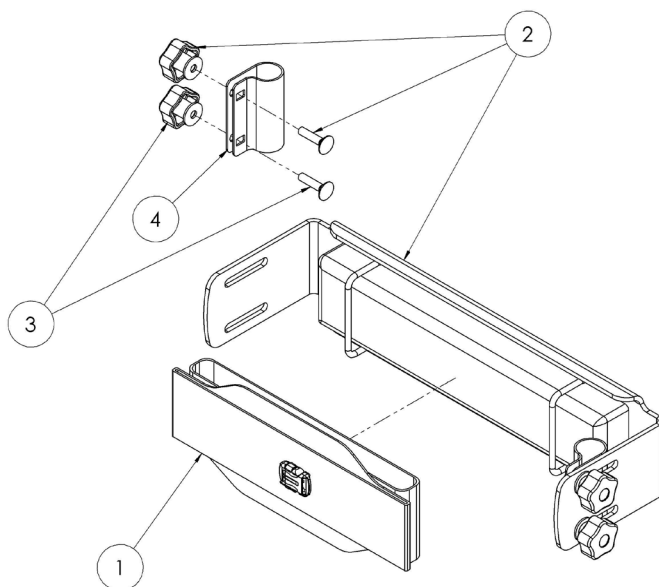

Freestander Spare Parts - Hip Plate & Bands

Pos.	Leckey Sales Code	Description	Min. Order Qty	Colour Options		Compatible with		
				Meadow	Mondeo Blue	Size 1	Size 2	Size 3
[Replace XX with colour]				Meadow	Mondeo Blue	Size 1	Size 2	Size 3
1	LPS/1/B-XX	Pelvic Band (Size 1)	1	-MW		●		
1	LPS/1/B1-XX	Pelvic Band (Size 1) +200mm	1	-MW		●		
1	LPS/1/B2-XX	Pelvic Band (Size 1) +400mm	1	-MW		●		
1	LPS/2/B-XX	Pelvic Band (Size 2)	1		-MB		●	
1	LPS/2/B1-XX	Pelvic Band (Size 2) +200mm	1		-MB		●	
1	LPS/2/B2-XX	Pelvic Band (Size 2) +400mm	1		-MB		●	
1	LPS/3/B-XX	Pelvic Band (Size 3)	1		-MB			●
1	LPS/3/B1-XX	Pelvic Band (Size 3) +200mm	1		-MB			●
1	LPS/3/B2-XX	Pelvic Band (Size 3) +400mm	1		-MB			●
2	LFS/1/L-XX	Hip Plate (Size 1)	1	-MW		●		
2	LFS/2/L-XX	Hip Plate (Size 2)	1		-MB		●	
2	LFS/3/L-XX	Hip Plate (Size 3)	1		-MB			●
3	RAT-4-1638	Freestander Plate Fitting [Single]	1			●	●	●
4	RAT-4-1032	Plate Cleat [Single]	1			●	●	●