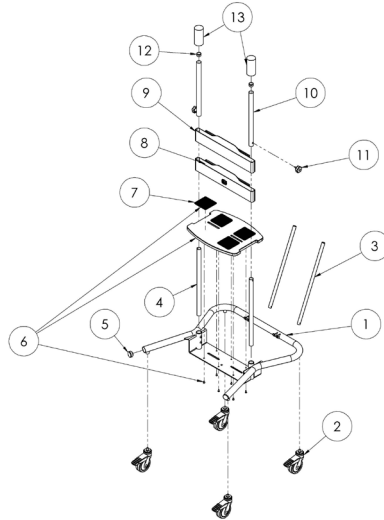

Freestander

Spare Parts Catalogue

Supporting
Children

Freestander Spare Parts - Main Frame & Belts

Pos.	Leckey Sales Code	Description	Min. Order Qty	Compatible with		
				Size 1	Size 2	Size 3
1	RAT-4-1636	Frame [Size 1]	1	●		
1	RAT-4-2636	Frame [Size 2]	1		●	
1	RAT-4-3636	Frame [Size 3]	1			●
2	IA13	4" Castor [Single]	1	●	●	●
3	RAT-4-1014	Tray Lower Tube [Size 1] [Single]	1	●		
3	RAT-4-2014	Tray Lower Tube [Size 2] [Single]	1		●	
3	RAT-4-3014	Tray Lower Tube [Size 3] [Single]	1			●
4	RAT-4-1005	Upright Lower Tube [Size 1] [Single]	1	●		
4	RAT-4-2005	Upright Lower Tube [Size 2] [Single]	1		●	
4	RAT-4-3005	Upright Lower Tube [Size 3] [Single]	1			●
5	SF56	1-1/2" Ribbed Tube Inserts [4 Pack]	1	●	●	●
6	RAT-4-1004	Footplate [Size 1]	1	●		
6	RAT-4-2004	Footplate [Size 2]	1		●	
6	RAT-4-3004	Footplate [Size 3]	1			●
7	101-2075	Footplate Rubber Pad [Single]	1	●	●	●