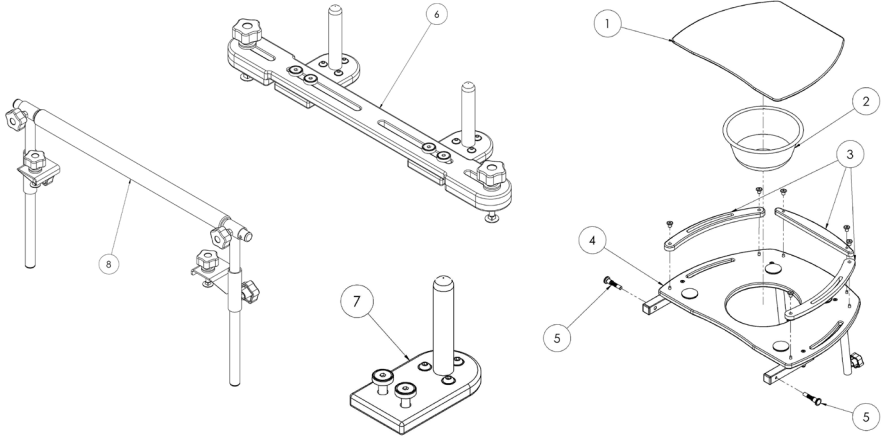

Freestander Spare Parts - Tray, Grab Posts & Rail

Pos.	Leckey Sales Code	Description	Min. Order Qty	Compatible with		
				Size 1	Size 2	Size 3
1	RAS-4-1066	Tray Insert (Size 1)	1	●		
1	RAS-4-2066	Tray Insert (Size 2)	1		●	
1	RAS-4-3066	Tray Insert (Size 3)	1			●
2	SG41	8" Bowl	1	●		
2	SG42	10" Bowl	1		●	●
3	RAS-4-1948	Tray Trim Set (Size 1)	1	●		
3	RAS-4-2948	Tray Trim Set (Size 2)	1		●	
3	RAS-4-3948	Tray Trim Set (Size 3)	1			●
4	RAT-4-1639	Tray & Bars (Size 1)	1	●		
4	RAT-4-2639	Tray & Bars (Size 2)	1		●	
4	RAT-4-3639	Tray & Bars (Size 3)	1			●
5	RAS-4-1939	Tray Pin [Single]	1	●	●	●
6	LFS/1/N	Grab Posts (Size 1)	1	●		
6	LFS/2/N	Grab Posts (Size 2)	1		●	
6	LFS/3/N	Grab Posts (Size 3)	1			●
7	RAS-4-1965	Individual Grab Post	1	●	●	●
8	LFS/1/C	Grab Rail (Size 1)	1	●		
8	LFS/2/C	Grab Rail (Size 2)	1		●	
8	LFS/3/C	Grab Rail (Size 3)	1			●