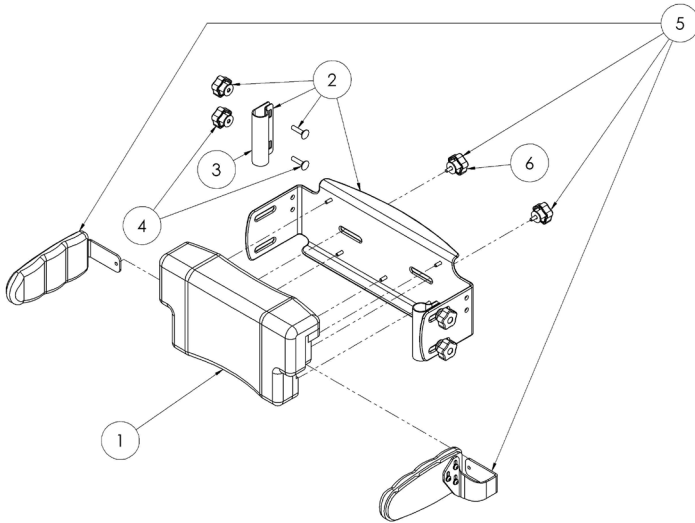

Freestander Spare Parts - Chest Pad & Laterals

Pos.	Leckey Sales Code	Description	Min. Order Qty	Colour Options			Compatible with		
				Meadow	Mondeo Blue		Size 1	Size 2	Size 3
[Replace XX with colour]				Meadow	Mondeo Blue		Size 1	Size 2	Size 3
0	RAT-4-1630-XX	Chest Pad Full Assembly (Size 1)	1	-MW		●			
0	RAT-4-2630-XX	Chest Pad Full Assembly (Size 2)	1		-MB		●		
0	RAT-4-3630-XX	Chest Pad Full Assembly (Size 3)	1		-MB			●	
1	RAT-4-1611-XX	Chest Pad (Size 1)	1	-MW		●			
1	RAT-4-2611-XX	Chest Pad (Size 2)	1		-MB		●		
1	RAT-4-3611-XX	Chest Pad (Size 3)	1		-MB			●	
1	RAS-4-3611-XX	Chest Pad (Size 3) [Double Thoracic]	1		-MB			●	
2	RAT-4-1637	Chest Plate (Size 1)	1			●			
2	RAT-4-2637	Chest Plate (Size 2)	1				●		
2	RAT-4-3637	Chest Plate (Size 3)	1					●	
2	RAT-4-4637	Large Chest Plate [Double Thoracic]	1					●	
3	RAT-4-1031	Plate Cleat [Single]	1			●	●	●	
4	RAT-4-1638	Freestander Plate Fitting [Single]	1			●	●	●	
5	LPS/1/103-XX	Flexi Chest Laterals (Size 1)	1	-MW		●			
5	LPS/2/103-XX	Flexi Chest Laterals (Size 2)	1		-MB		●		
5	LPS/3/103-XX	Flexi Chest Laterals (Size 3)	1		-MB			●	
5	LFS/3/103-XX	Flexi Chest Laterals (Size 3) [Double Thoracic]	1		-MB			●	
6	101-1963	Chest Fitting [Single]	1			●	●	●