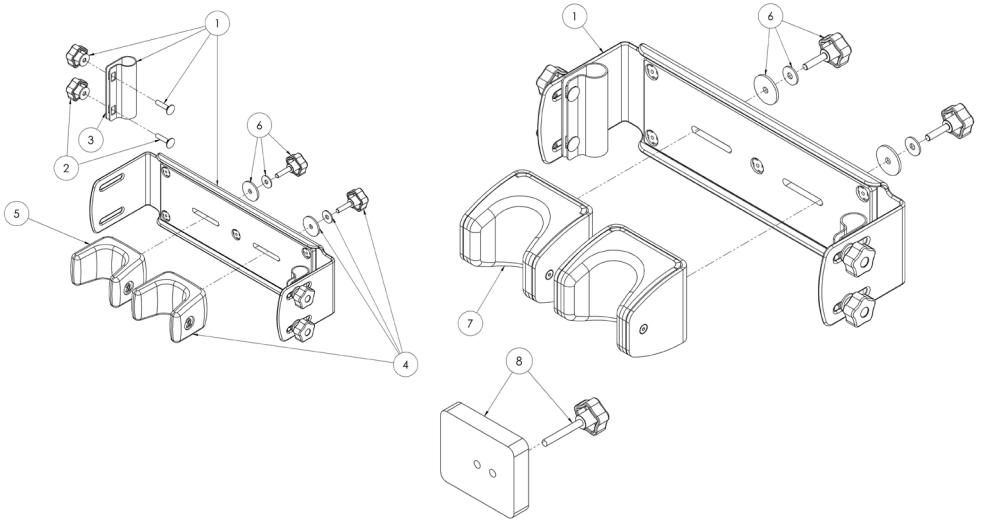

Freestander Spare Parts - Knee

Pos.	Leckey Sales Code	Description	Min. Order Qty	Colour Options			Compatible with		
				Meadow	Mondeo Blue		Size 1	Size 2	Size 3
[Replace XX with colour]				Meadow	Mondeo Blue		Size 1	Size 2	Size 3
1	RAT-4-1635	Freestander Knee Plate [Size 1]	1				●		
1	RAT-4-2635	Freestander Knee Plate [Size 2]	1					●	
1	RAT-4-3635	Freestander Knee Plate [Size 3]	1						●
2	RAT-4-1638	Freestander Plate Fitting [Single]	1				●	●	●
3	RAT-4-1032	Plate Cleat [Size 1] [Single]	1				●		
3	RAT-4-1031	Plate Cleat [Size 2/3] [Single]	1					●	●
4	102-1645	PU Kneecup with Fittings [Size 1] [Single]	1				●	●	●
4	102-2645	PU Kneecup with Fittings [Size 2] [Single]	1				●	●	●
4	102-3645	PU Kneecup with Fittings [Size 3] [Single]	1				●	●	●
4	102-4645	PU Kneecup with Fittings [Extra Large] [Single]	1				●	●	●
5	102-1640	PU Kneecup [Size 1] [Single]	1				●	●	●
5	102-2640	PU Kneecup [Size 2] [Single]	1				●	●	●
5	102-3640	PU Kneecup [Size 3] [Single]	1				●	●	●
5	102-4640	PU Kneecup [Extra Large] [Single]	1				●	●	●
6	RAS-4-1032	Knee Fittings [Single]	1				●	●	●
7	RAS-4-1966-XX	Upholstered Knee Pad [Size 1] [Single]	1	-MW			●		
7	RAS-4-2966-XX	Upholstered Knee Pad [Size 2] [Single]	1		-MB			●	●
7	RAS-4-3966-XX	Upholstered Knee Pad [Size 3] [Single]	1		-MB			●	●
7	RAS-4-4966-XX	Upholstered Knee Pad [Size 4] [Single]	1		-MB				●
8	LPS/1/F	Knee Spacer	1				●	●	●