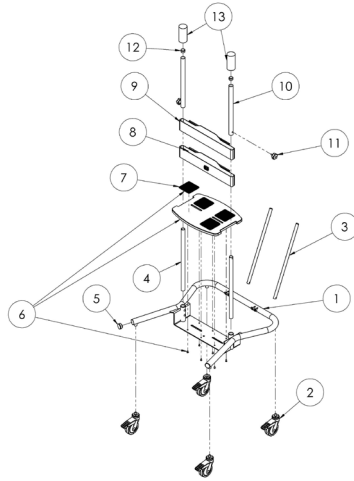

Freestander Spare Parts - Main Frame & Belts - Continued

Pos.	Leckey Sales Code	Description	Min. Order Qty	Colour Options		Compatible with		
				Meadow	Mondeo Blue	Size 1	Size 2	Size 3
[Replace XX with colour]				Meadow	Mondeo Blue	Size 1	Size 2	Size 3
8	LFS/1/B-XX	Hip Belt Std [Size 1]	1	-MW		●		
8	LFS/1/B1-XX	Hip Belt Std +200mm [Size 1]	1	-MW		●		
8	LFS/1/B2-XX	Hip Belt Std +400mm [Size 1]	1	-MW		●		
8	LFS/2/B-XX	Freestander Pelvic Band [Size 2]	1		-MB		●	●
8	LFS/2/B1-XX	Hip Belt Std +200mm [Size 2]	1		-MB		●	●
8	LFS/2/B2-XX	Hip Belt Std +400mm [Size 2]	1		-MB		●	●
8	LFS/3/B-XX	Hip Belt Std [Size 3]	1		-MB		●	●
8	LFS/3/B1-XX	Hip Belt Std +200mm [Size 3]	1		-MB		●	●
8	LFS/3/B2-XX	Hip Belt Std +400mm [Size 3]	1		-MB		●	●
9	LFS/1/D-XX	High Back Strap [Size 1]	1	-MW		●		
9	LFS/2/D-XX	High Back Strap [Size 2]	1		-MB		●	
9	LFS/3/D-XX	High Back Strap [Size 3]	1		-MB			●
10	RAT-4-1006	Upright Upper Tube [Size 1]	1			●		
10	RAT-4-2006	Upright Upper Tube [Size 2]	1				●	
10	RAT-4-3006	Upright Upper Tube [Size 3]	1					●
11	SF41	M8x16 Knob [Single]	2			●	●	●
12	SF55	1 1/8" Dia Ribbed Tube Insert [Single]	2			●	●	●
13	LFS/1/L5-XX	Pole End Protectors	1	-MW	-MB	●	●	●
14	LFS-9500	Care Kit	1			●	●	●