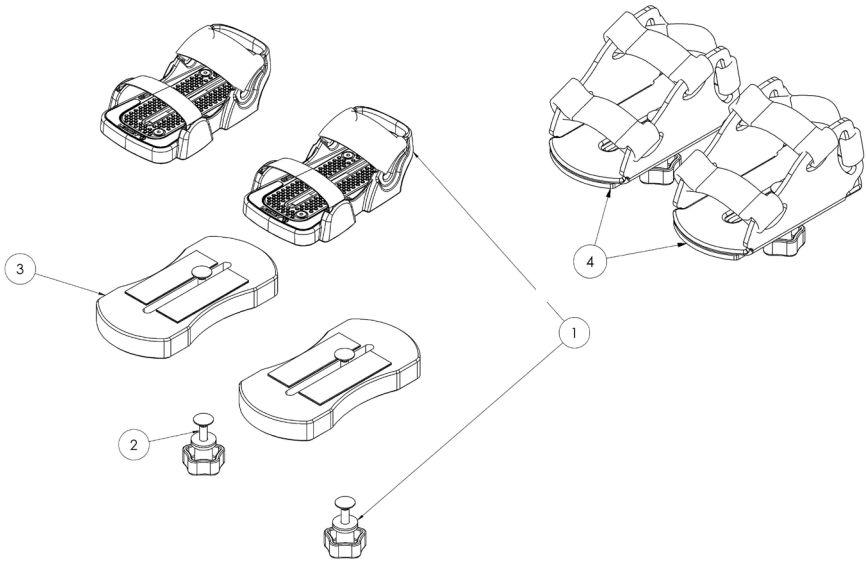

Freestander Spare Parts - Sandals

Pos.	Lecky Sales Code	Description	Min. Order Qty	Compatible with		
				Size 1	Size 2	Size 3
1	152-1600	Sandal [Size 1] [Pair]	1	●	●	●
1	152-2600	Sandal [Size 2] [Pair]	1	●	●	●
1	152-3600	Sandal [Size 3] [Pair]	1	●	●	●
2	152-1702	Sandal Attachment Kit [Single]	1	●	●	●
3	LFS/1/J	Sandal Raiser (Size 1/2) [Single]	1	●	●	●
3	LFS/3/J	Sandal Raiser (Size 3) [Single]	1	●	●	●
4	LFS/1/A	Old Style Sandals (Size 1) [Pair]	1	●	●	●
4	LFS/2/A	Old Style Sandals (Size 2) [Pair]	1	●	●	●
4	LFS/3/A	Old Style Sandals (Size 3) [Pair]	1	●	●	●
4	LFS/4/A	Old Style Sandals (Size 4) [Pair]	1	●	●	●