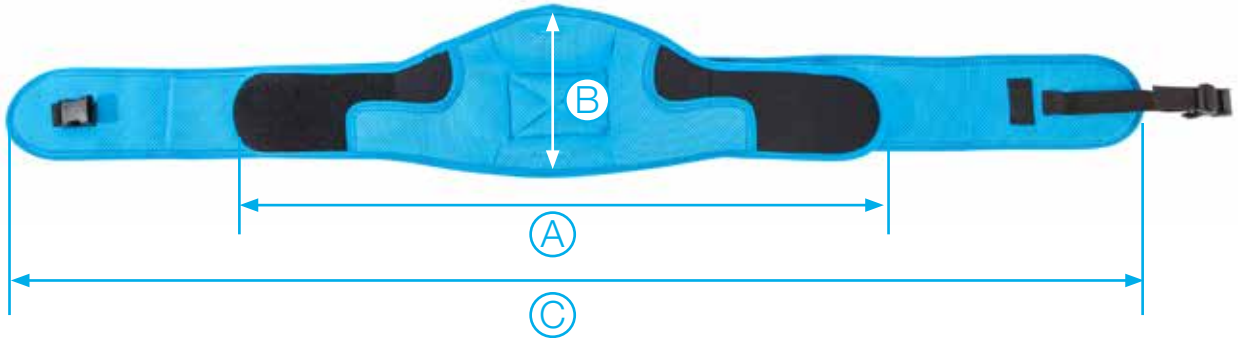

# Derotation Hip Belt Measuring Guide

## Prone

Size	A		B		C	
	mm	in.	mm	in.	mm	in.
1	730	28.75	203	8	1276	50.25
2	902	35.5	241	9.5	138.4	54.5
3	1086	42.75	254	10	1613	63.5

## Supine

Size	A		B		C	
	mm	in.	mm	in.	mm	in.
1	743	29.25	203	8	128.3	50.5
2	902	35.5	241	9.5	1397	55
3	1086	42.75	254	10	1632	64.25