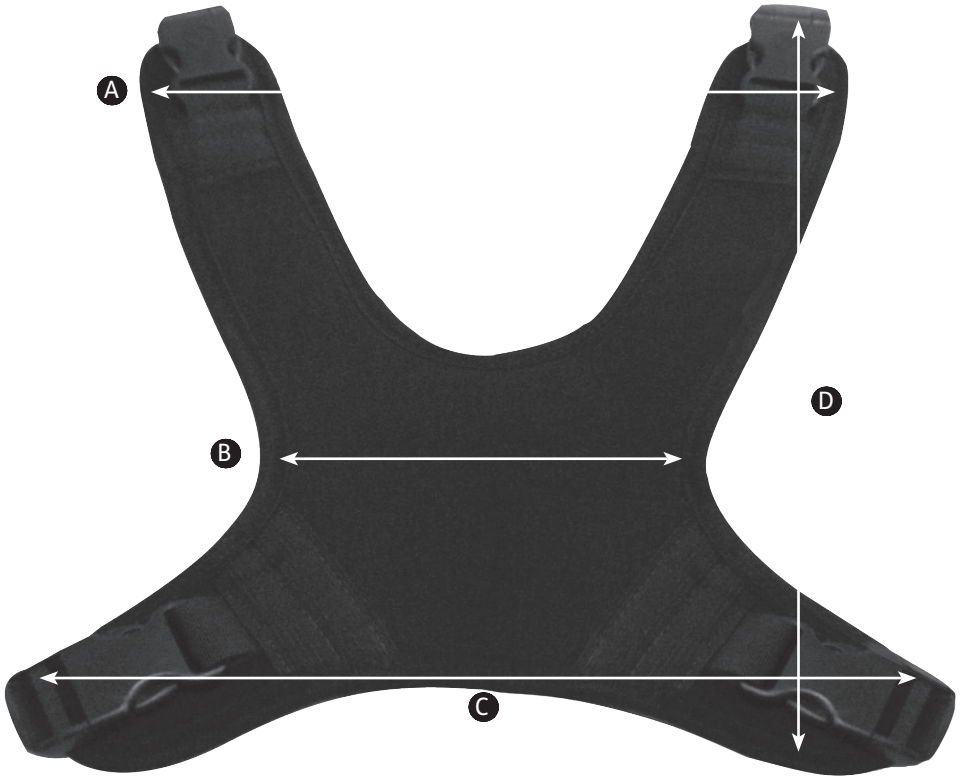

# Butterfly and H Style Harness

User Instructions

# BUTTERFLY HARNESSSES

## TECHNICAL DATA

SIZE	Dimension A	Dimension B	Dimension C	Dimension D
155-N001 SMALL	21cm	12cm	19.5cm	25cm
155-N001 MEDIUM	25cm	13cm	22cm	28cm
155-N001 LARGE	29cm	15cm	26cm	35cm
155-N001 X LARGE	35cm	18cm	32cm	42cm
155-N001 XX LARGE	38cm	21cm	37cm	51cm

## TECHNICAL DATA

SIZE	Dimension A	Dimension B
155-H001 SMALL	17cm	30cm
155-H001 MEDIUM	19cm	34cm
155-H001 LARGE	21cm	41cm
155-H001 X LARGE	23cm	46cm

Leckey,  
19c Ballinderry Road  
Lisburn, BT28 2SA  
Northern Ireland