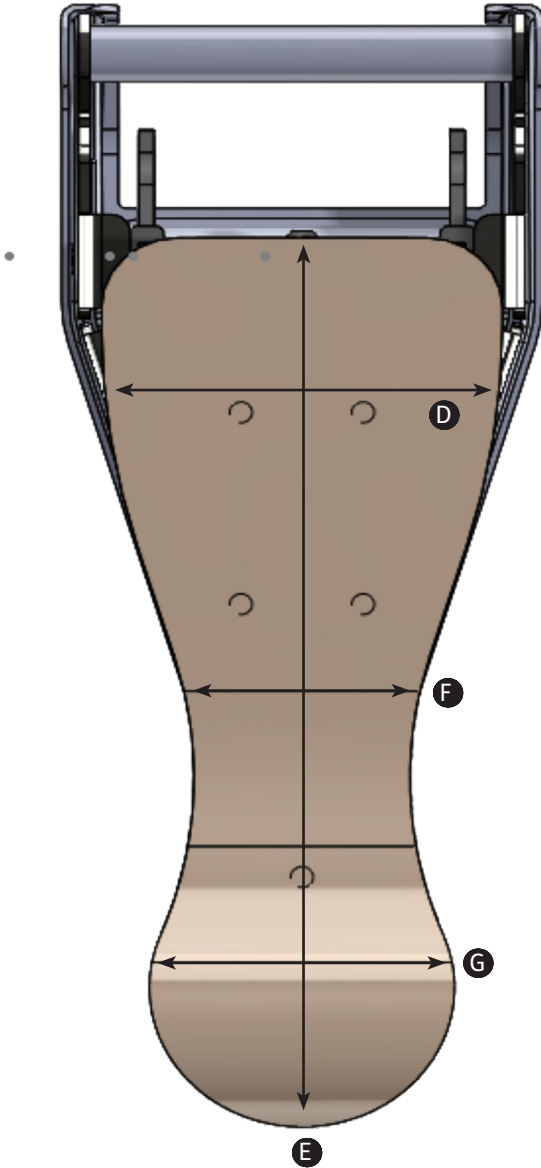

MyWay Saddle

User Instructions

MYWAY SADDLE DIMENSIONS

Size	Small (mm)	Large (mm)
Code	173-1671	173-2671
A	290	321
B	57	57
C	60	60
D	105	105
E	223	255
F	62	62
G	79	79

Leckey,
19c Ballinderry Road
Lisburn, BT28 2SA
Northern Ireland