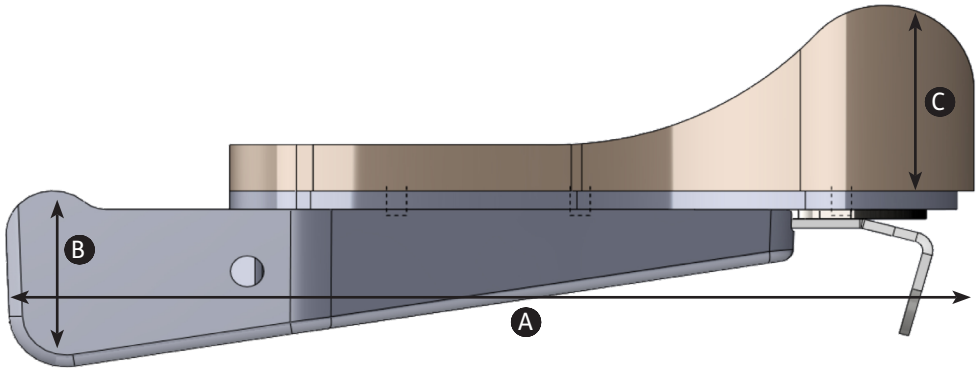

MyWay Saddle

User Instructions

MYWAY SADDLE DIMENSIONS

Size	Small (mm)	Large (mm)
Code	173-1671	173-2671
A	290	321
B	57	57
C	60	60
D	105	105
E	223	255
F	62	62
G	79	79

Leckey,
19c Ballinderry Road
Lisburn, BT28 2SA
Northern Ireland