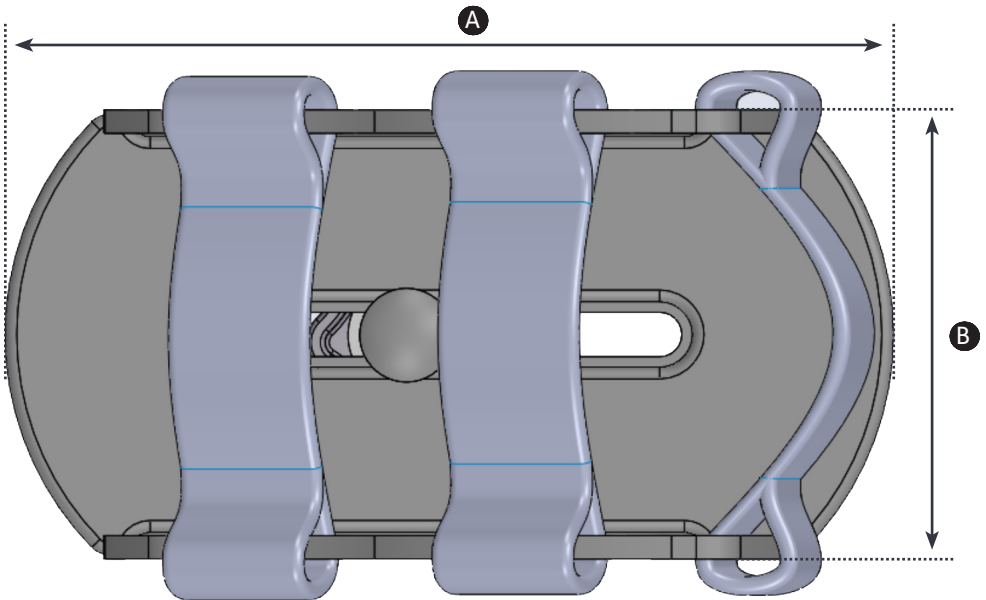

Horizon Sandals

User Instructions

HORIZON SANDAL DIMENSIONS

Leckey Code	Description	A (mm)	B (mm)
LHZ/1/100	Sandals with Straps [Pair] Size 1	190	96
LHZ/2/100	Sandals with Straps [Pair] Size 2	225	106
LHZ/3/100	Sandals with Straps [Pair] Size 3	260	116
LHZ/4/100	Sandals with Straps [Pair] Size 4	290	126