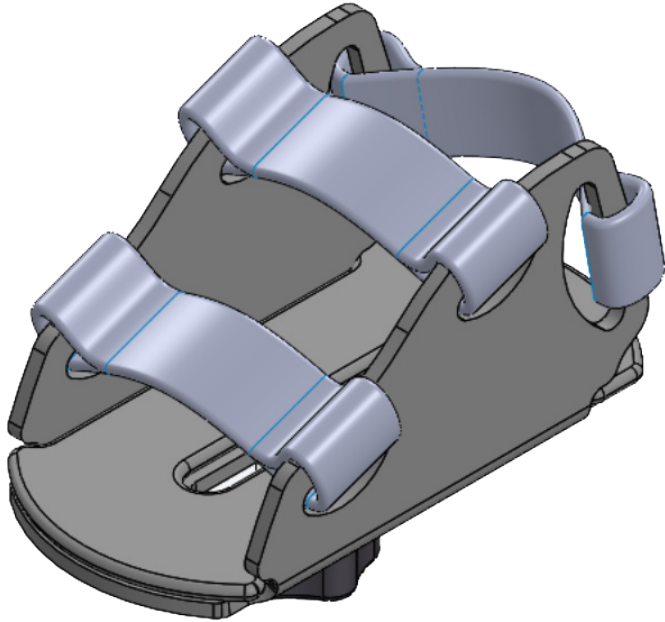

Horizon Sandals

User Instructions

HORIZON SANDAL DIMENSIONS

Leckey Code	Description	A (mm)	B (mm)
LHZ/1/100	Sandals with Straps [Pair] Size 1	190	96
LHZ/2/100	Sandals with Straps [Pair] Size 2	225	106
LHZ/3/100	Sandals with Straps [Pair] Size 3	260	116
LHZ/4/100	Sandals with Straps [Pair] Size 4	290	126