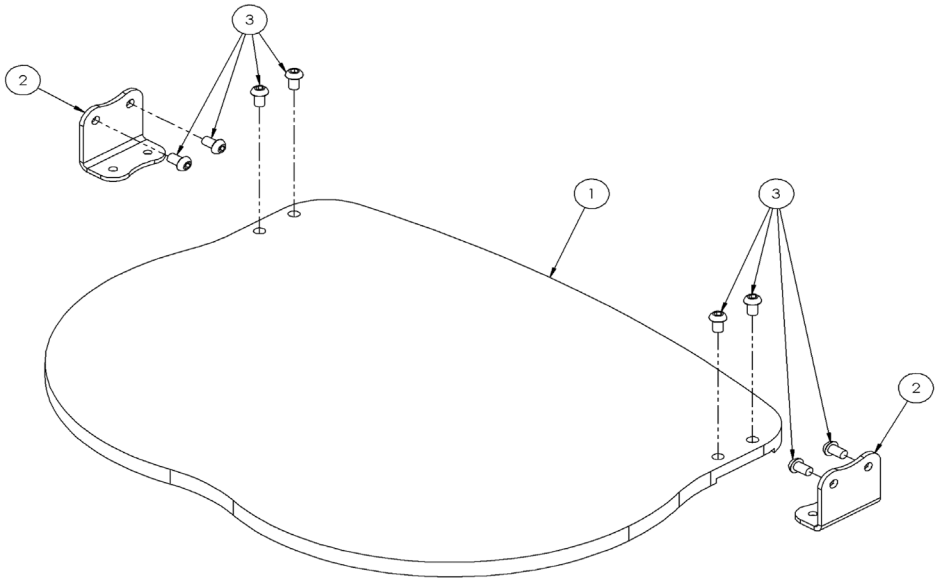

Leckey PAL Seat Spare Parts - Foot Plate Assembly

Pos.	Leckey Sales Code	Description
1	135-1109	Footplate - Size 1
1	135-2109	Footplate - Size 2
1	135-3109	Footplate - Size 3
1	135-4109	Footplate - Size 4
2	135-1112	Footplate Bracket
3	SJ201	M6 x 12 Flanged Head Button