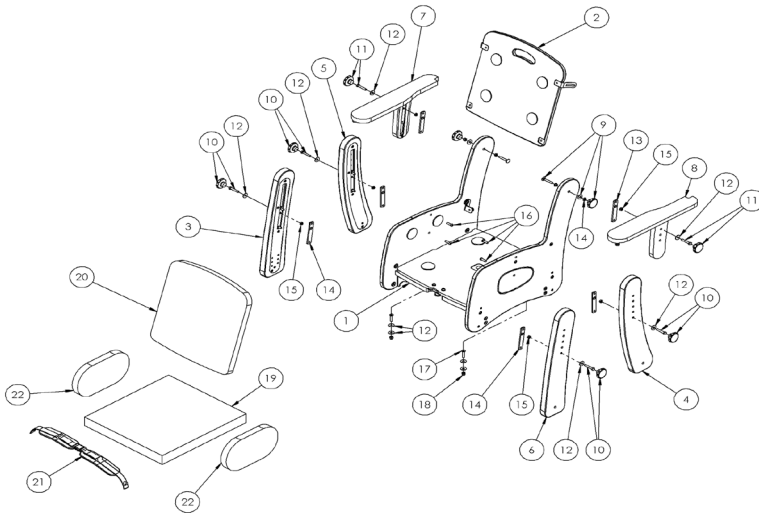

Leckey PAL Seat

Spare Parts Catalogue

Supporting
Children

Leckey PAL Seat Spare Parts - Pal Seat Assembly

Pos.	Leckey Sales Code	Description
1	135-1615	Seat Base Assembly - Size 1 Green
1	135-1615-03	Seat Base Assembly - Size 1 Blue
1	135-2615-01	Seat Base Assembly - Size 2 Green
1	135-2615-03	Seat Base Assembly - Size 2 Blue
1	135-3615-01	Seat Base Assembly - Size 3 Green
1	135-3615-03	Seat Base Assembly - Size 3 Blue
1	135-4615-01	Seat Base Assembly - Size 4 Green
1	135-4615-03	Seat Base Assembly - Size 4 Blue
2	135-1614	Backrest Assembly - Size 1
2	135-2614	Backrest Assembly - Size 2
2	135-3614	Backrest Assembly - Size 3
2	135-4614	Backrest Assembly - Size 4
3	135-1611	Leg Front RH - Size 1
3	135-2611	Leg Front RH - Size 2
3	135-3611	Leg Front RH - Size 3
3	135-4611	Leg Front RH - Size 4

Leckey PAL Seat Spare Parts - Seat Assembly

Pos.	Leckey Sales Code	Description
4	135-1612	Leg Rear LH - Size 1
4	135-2612	Leg Rear LH - Size 2
4	135-3612	Leg Rear LH - Size 3
4	135-4612	Leg Rear LH - Size 4
5	135-1613	Leg Rear RH - Size 1
5	135-2613	Leg Rear RH - Size 2
5	135-3613	Leg Rear RH - Size 3
5	135-4613	Leg Rear RH - Size 4
6	135-1618	Leg Front LH - Size 1
6	135-2618	Leg Front LH - Size 2
6	135-3618	Leg Front LH - Size 3
6	135-4618	Leg Front LH - Size 4
7	135-1616	Armrest RH - Size 1
7	135-2616	Armrest RH - Size 2
7	135-3616	Armrest RH - Size 3
7	135-4616	Armrest RH - Size 4
8	135-1617	Armrest LH - Size 1
8	135-2617	Armrest LH - Size 2
8	135-3617	Armrest LH - Size 3
8	135-4617	Armrest LH - Size 4
9	135-9011	Backrest Handle Knob Kit
10	135-9009	Legrest Handle Knob Kit
11	135-9012	Armrest Handle Knob Kit
12	SI09 M6	Mudguard Washer
13	135-1194	Gable to Arm Plate - Size 1, 2 & 3
13	135-4113	Gable to Arm Plate - Size 4
14	135-1113	Gable to Leg Plate - Size 1, 2 & 3
14	135-4113	Gable to Leg Plate - Size 4
15	SI04	M6 Nyloc Slim Nut
16	SJ13	M6 x 20 Socket Button
17	SJ19	M6 x 30 CSK Socket Screw
18	SJ202	M6 Dome Nut