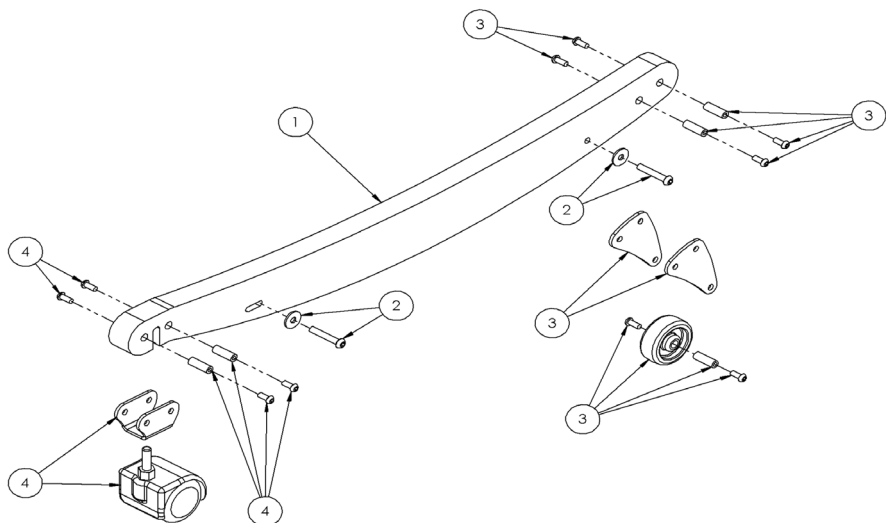

Leckey PAL Seat Spare Parts - Wheel Ski Assembly

Pos.	Leckey Sales Code	Description
1	135-1610	Ski with Castors - Size 1
1	135-2610	Ski with Castors - Size 2
1	135-3610	Ski with Castors - Size 3
1	135-4610	Ski with Castors - Size 4
2	SP-1043	Ski Attachment Screw Kit
3	135-9004	Front Castor Assembly
4	135-9005	Rear Castor Assembly