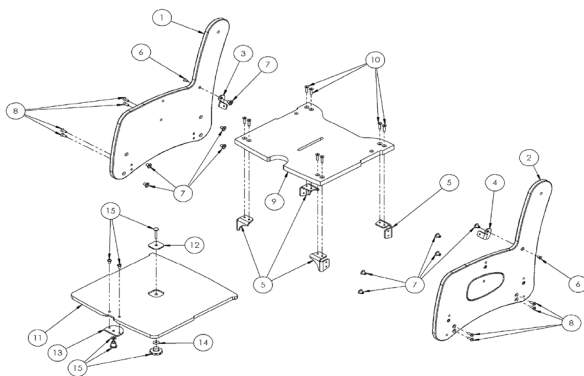

Leckey PAL Seat Spare Parts - Seat Base Assembly Size 4 Only

Pos.	Leckey Sales Code	Description
1	135-4186-01	Gable RH - Size 4 Green
1	135-4186-02	Gable RH - Size 4 Orange
1	135-4186-03	Gable RH - Size 4 Blue
1	135-4186-04	Gable RH - Size 4 Pink
2	135-4187-01	Gable LH - Size 4 Green
2	135-4187-02	Gable LH - Size 4 Orange
2	135-4187-03	Gable LH - Size 4 Blue
2	135-4187-04	Gable LH - Size 4 Pink
3	135-1114	Backrest Pivot Plate RH
4	135-1115	Backrest Pivot Plate LH
5	135-4185	Seat to Gable Bracket
6	SJ117	M6 x 12 CSK Socket Screw
7	SL23	M6 Furniture Connector
8	SJ18	M6 x 18 CSK Socket Screw
9	135-4106	Static Seat Base - Size 4
10	SJ06	M6 x 25 CSK Socket Screw
11	135-4108	Sliding Seat Base
12	135-2139	Cup Square Retaining Plate
13	135-1125	Pommel Plate
14	SI09	M6 Mudguard Washer
15	135-9000	Sliding Seatbase Knob & Screw Kit