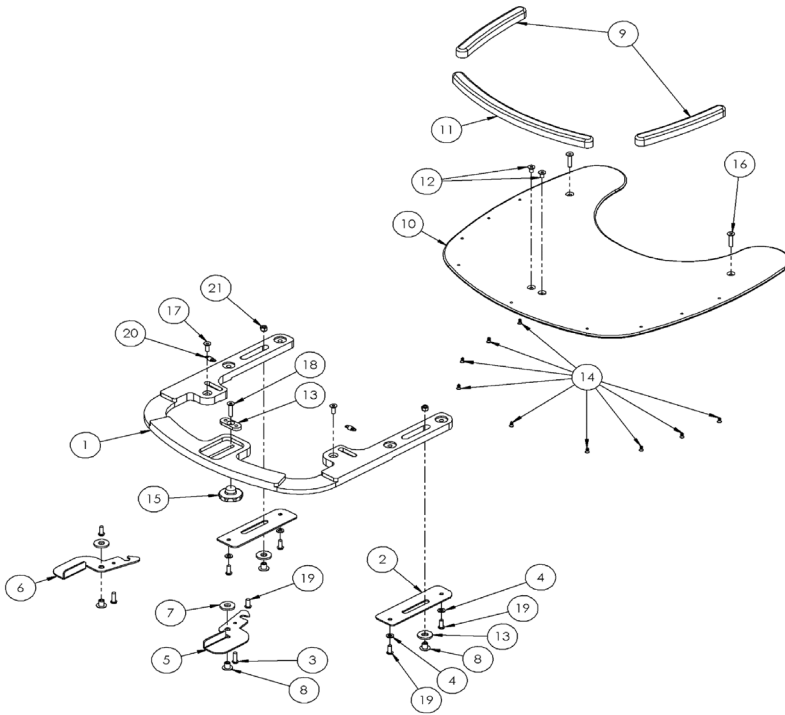

Leckey PAL Seat Spare Parts - Tray Assembly

Pos.	Leckey Sales Code	Description
1	135-1127	Tray Horse Shoe - Size 1
1	135-2127	Tray Horse Shoe - Size 2
1	135-3127	Tray Horse Shoe - Size 3
1	135-4127	Tray Horse Shoe - Size 4
2	135-1136	Tray Guide Plate
3	SJ13	M6 x 20 Button Head
4	SI12	M6 Standard Washer
5	135-1132	Tray Latch LH
6	135-1133	Tray Latch RH
7	SL46	Nylon Washer