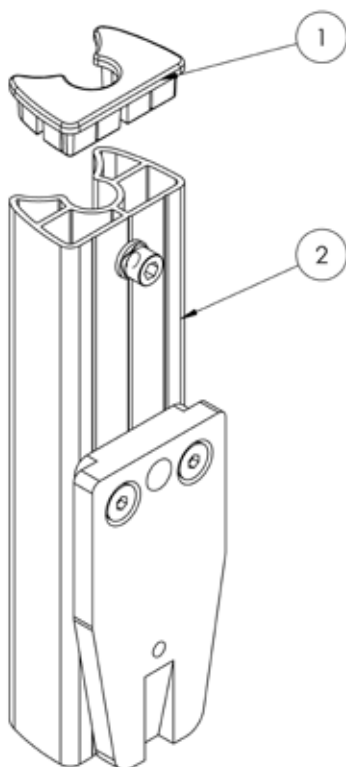

Squiggles+

Spare Parts Catalogue

Supporting
Children

Squiggles+ Spare Parts - Covers

Pos.	Leckey Sales Code	Description	Colour Options			
[Replace XX with colour]			Blue	Purple	Red	Red Vinyl
1	184-1800-XX	Full Cover Pack	-02	-04	-09	-09VIN
3	184-1820-XX	Knee Support [Pair]	-02	-04	-09	-09VIN
3	184-2820-XX	Knee Support [Pair] Size 2	-02	-04	-09	-09VIN
4	184-1822-XX	Support Harness	-02	-04	-09	-09VIN
5	184-1824-XX	Chest Cushion	-02	-04	-09	-09VIN
6	184-1826-XX	Hip Cushion	-02	-04	-09	-09VIN
7	184-1828-XX	Chest Lateral Covers	-02	-04	-09	-09VIN
8	184-1836-XX	Pelvic Support Harness	-02	-04	-09	-09VIN
9	184-1838-XX	Spine Cap Cover	-02	-04	-09	-09VIN

Squiggles+ Spare Parts - Handlebar

Pos.	Leckey Sales Code	Description
1	184-621	Push Handle Assembly
2	SF53	Round Tube Insert [Single]
3	SF95	Adjustable Handle
4	118-154	Extrusion Outer Cap

Squiggles+ Spare Parts - **Outer Spine**

Pos.	Lecky Sales Code	Description
1	118-154	Extrusion Outer Cap
2	184-610	Outer Spine Assembly

Squiggles+ Spare Parts - Inner Spine

Pos.	Leckey Sales Code	Description
1	184-611	Inner Spine Assembly
2	184-712	Head Support Clamp Assembly SQ+
3	118-166	Head Support Collar

Squiggles+ Spare Parts - Chest Pad and Orb

Pos.	Leckey Sales Code	Description
1	118-663	Chest Pad Assembly
2	118-680	Orb Assembly
3	118-664	Sternum Pad
4	118-666	Lateral Assembly [Single]

Squiggles+ Spare Parts - Hip Pad and Orb