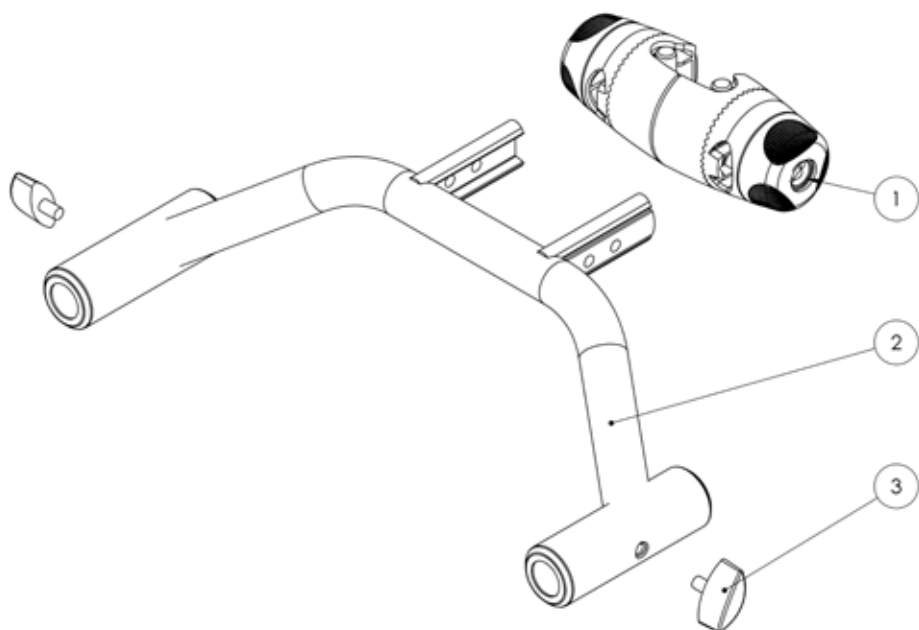

Squiggles+ Spare Parts - Tray Support

Pos.	Leckey Sales Code	Description
1	118-660	Orb Assembly
2	184-689	Tray Horn Assembly
3	SF48	Locking Key (M6x16) [Single]