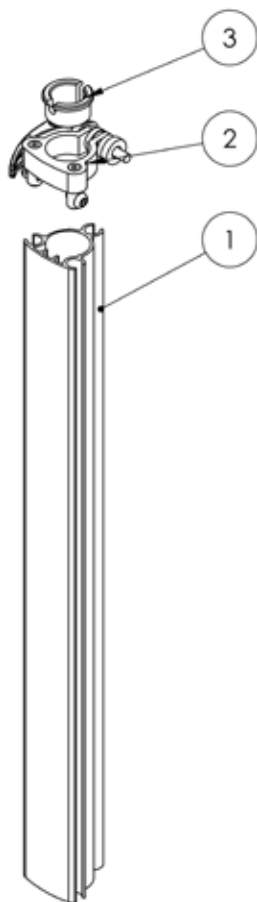

Squiggles+

Spare Parts Catalogue

Supporting
Children

Squiggles+ Spare Parts - Covers

Pos.	Leckey Sales Code	Description	Colour Options			
[Replace XX with colour]			Blue	Purple	Red	Red Vinyl
1	184-1800-XX	Full Cover Pack	-02	-04	-09	-09VIN
3	184-1820-XX	Knee Support [Pair]	-02	-04	-09	-09VIN
3	184-2820-XX	Knee Support [Pair] Size 2	-02	-04	-09	-09VIN
4	184-1822-XX	Support Harness	-02	-04	-09	-09VIN
5	184-1824-XX	Chest Cushion	-02	-04	-09	-09VIN
6	184-1826-XX	Hip Cushion	-02	-04	-09	-09VIN
7	184-1828-XX	Chest Lateral Covers	-02	-04	-09	-09VIN
8	184-1836-XX	Pelvic Support Harness	-02	-04	-09	-09VIN
9	184-1838-XX	Spine Cap Cover	-02	-04	-09	-09VIN

Squiggles+ Spare Parts - Handlebar

Pos.	Leckey Sales Code	Description
1	184-621	Push Handle Assembly
2	SF53	Round Tube Insert [Single]
3	SF95	Adjustable Handle
4	118-154	Extrusion Outer Cap

Squiggles+ Spare Parts - **Outer Spine**

Pos.	Lecky Sales Code	Description
1	118-154	Extrusion Outer Cap
2	184-610	Outer Spine Assembly

Squiggles+ Spare Parts - Inner Spine

Pos.	Leckey Sales Code	Description
1	184-611	Inner Spine Assembly
2	184-712	Head Support Clamp Assembly SQ+
3	118-166	Head Support Collar

Squiggles+ Spare Parts - Chest Pad and Orb

Pos.	Leckey Sales Code	Description
1	118-663	Chest Pad Assembly
2	118-680	Orb Assembly
3	118-664	Sternum Pad
4	118-666	Lateral Assembly [Single]

Squiggles+ Spare Parts - Hip Pad and Orb