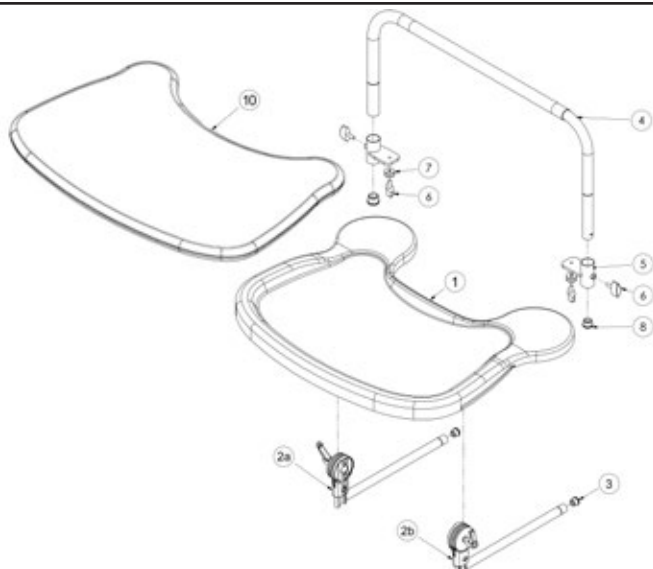

Pos.	Leckey Sales Code	Description
1	184-612	Hip Pad Assembly
2	118-666	Lateral Assembly [Single]
3	184-660	Orb Assembly

Squiggles+ Spare Parts - Knee Support

Pos.	Leckey Sales Code	Description
1	184-613-LHS	Knee Block Assembly Left
2	184-613-RHS	Knee Block Assembly Right

Squiggles+ Spare Parts - Footrest

Pos.	Leckey Sales Code	Description
1	184-692	Calf Inner Support Assembly RH
2	184-693	Calf Inner Support Assembly LH
3	184-654	Calf Outer Support Assembly RH
4	184-655	Calf Outer Support Assembly LH
5	117-156	Footplate Rubber Matting (One Piece Only)

Squiggles+ Spare Parts - **Pivot Chassis**

Pos.	Leckey Sales Code	Description
1	188-764	Pivot Chassis
2	184-715	Castor Assembly - Front [Pair]
3	184-716	Castor Assembly - Rear [Pair]
4	184-625	Pedal Assembly
5	188-717	Gas Spring Assembly
6	118-713	Pivot Interface Assembly
7	IA19	Pull Pin [Single]

Squiggles+ Spare Parts - Tray

Pos.	Leckey Sales Code	Description
1	118-619	Tray Assembly
2a	118-710	Tray Depth Adjustment Assembly LH
2b	118-618	Tray Depth Adjustment Assembly RH
3	SF51	Round Tube Insert [Single]
4	117-769	Tray Grab Rail
5	118-646	Tray Grab Rail Height Adjuster [Single]
6	SF48	Locking Key M6 [Single]
7	SI09	M6 Washer [Single]
8	SF52	3/4" Round Tube Insert [Single]
9	SF53	7/8" Round Tube Insert [Single]
10	120-270	Padded Tray Insert