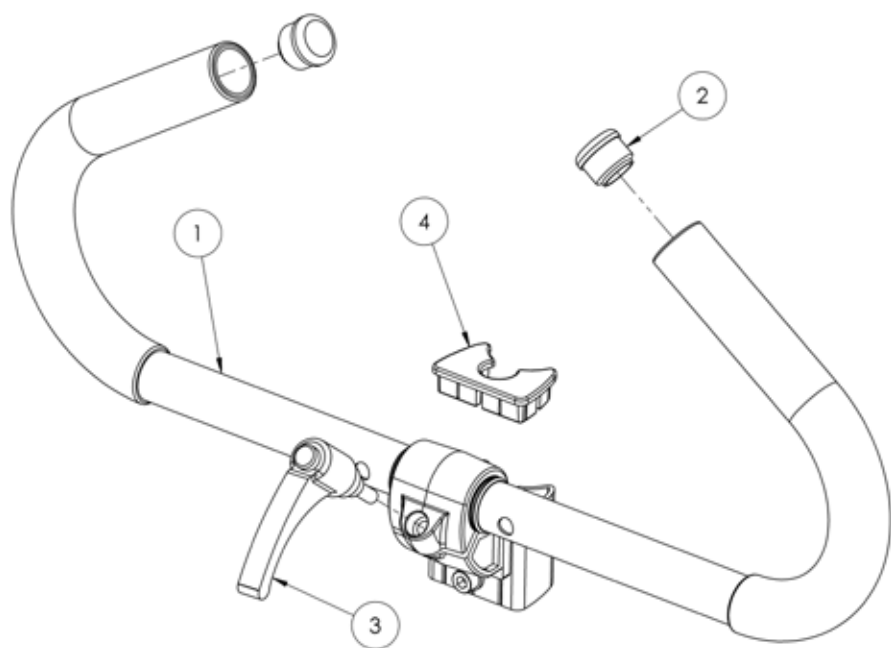

Squiggles+

Spare Parts Catalogue

Supporting
Children

Squiggles+ Spare Parts - Covers

Pos.	Leckey Sales Code	Description	Colour Options			
[Replace XX with colour]			Blue	Purple	Red	Red Vinyl
1	184-1800-XX	Full Cover Pack	-02	-04	-09	-09VIN
3	184-1820-XX	Knee Support [Pair]	-02	-04	-09	-09VIN
3	184-2820-XX	Knee Support [Pair] Size 2	-02	-04	-09	-09VIN
4	184-1822-XX	Support Harness	-02	-04	-09	-09VIN
5	184-1824-XX	Chest Cushion	-02	-04	-09	-09VIN
6	184-1826-XX	Hip Cushion	-02	-04	-09	-09VIN
7	184-1828-XX	Chest Lateral Covers	-02	-04	-09	-09VIN
8	184-1836-XX	Pelvic Support Harness	-02	-04	-09	-09VIN
9	184-1838-XX	Spine Cap Cover	-02	-04	-09	-09VIN

Squiggles+ Spare Parts - Handlebar

Pos.	Leckey Sales Code	Description
1	184-621	Push Handle Assembly
2	SF53	Round Tube Insert [Single]
3	SF95	Adjustable Handle
4	118-154	Extrusion Outer Cap

Squiggles+ Spare Parts - **Outer Spine**

Pos.	Lecky Sales Code	Description
1	118-154	Extrusion Outer Cap
2	184-610	Outer Spine Assembly

Squiggles+ Spare Parts - Inner Spine

Pos.	Leckey Sales Code	Description
1	184-611	Inner Spine Assembly
2	184-712	Head Support Clamp Assembly SQ+
3	118-166	Head Support Collar