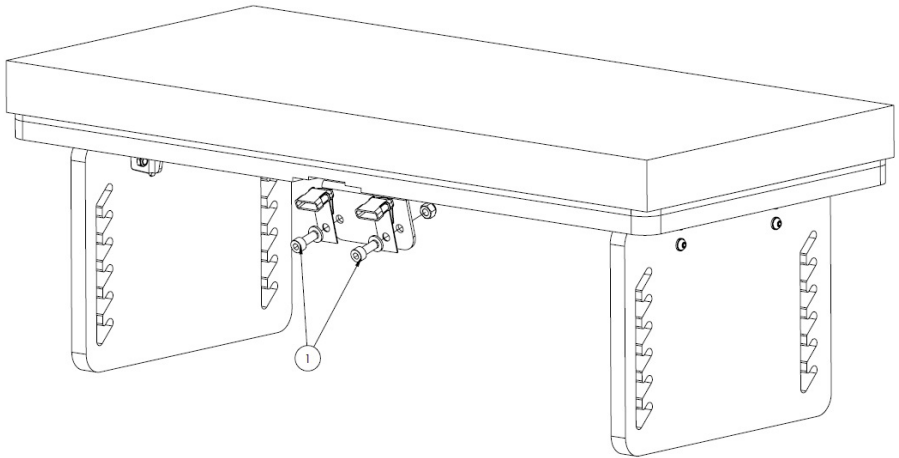

# Leckey Therapy Bench Spare Parts - **Seat Adjustment Kit**

---

Pos.	Leckey Sales Code	Description
1	188-700	Seat Adjustment Kit

# Leckey Therapy Bench Spare Parts - Footplate Adjustment Kit

---

Pos.	Leckey Sales Code	Description
1	188-701	Footplate Adjustment Kit

# Leckey Therapy Bench Spare Parts - **Front Buckle Kit**

---

Pos.	Leckey Sales Code	Description
1	188-766	Front Buckle Kit