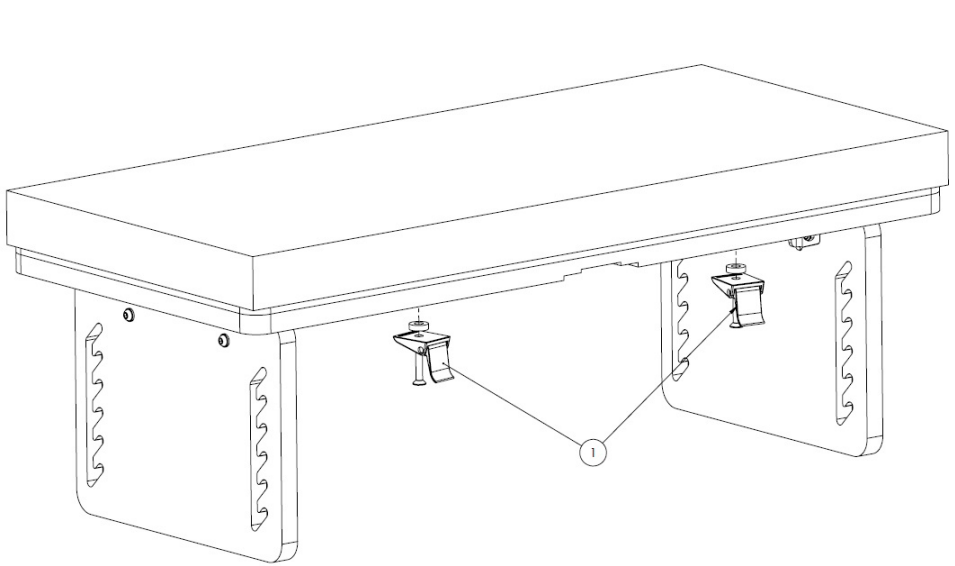

# Leckey Therapy Bench Spare Parts - Footplate Adjustment Kit

---

Pos.	Leckey Sales Code	Description
1	188-701	Footplate Adjustment Kit

# Leckey Therapy Bench Spare Parts - **Front Buckle Kit**

---

Pos.	Leckey Sales Code	Description
1	188-766	Front Buckle Kit

# Leckey Therapy Bench Spare Parts - Rear Cam-lock Kit

---

Pos.	Leckey Sales Code	Description
1	188-702	Rear Cam-lock Kit