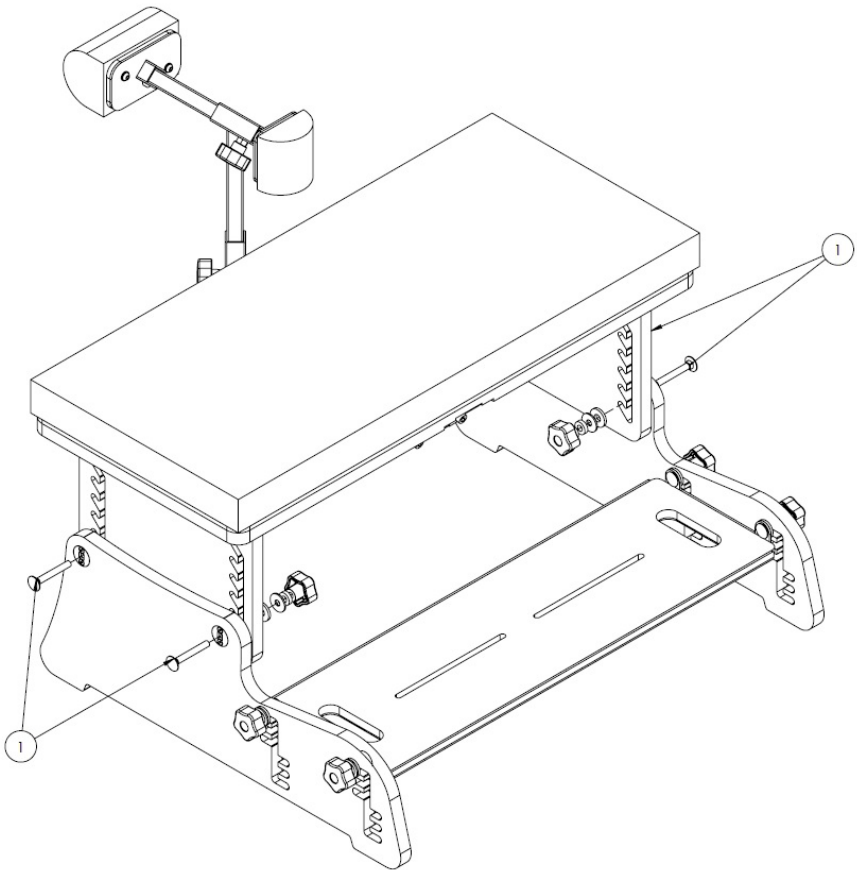

# Leckey Therapy Bench

Spare Parts Catalogue

Supporting  
Children

# Leckey Therapy Bench Spare Parts - Back Support Assembly

Pos.	Leckey Sales Code	Description
1	188-665	Full Back Support Assembly
2	188-765	Back Support Knobs & Bung Kit

# Leckey Therapy Bench Spare Parts - **Seat Adjustment Kit**

---

Pos.	Leckey Sales Code	Description
1	188-700	Seat Adjustment Kit

# Leckey Therapy Bench Spare Parts - Footplate Adjustment Kit

---

Pos.	Leckey Sales Code	Description
1	188-701	Footplate Adjustment Kit