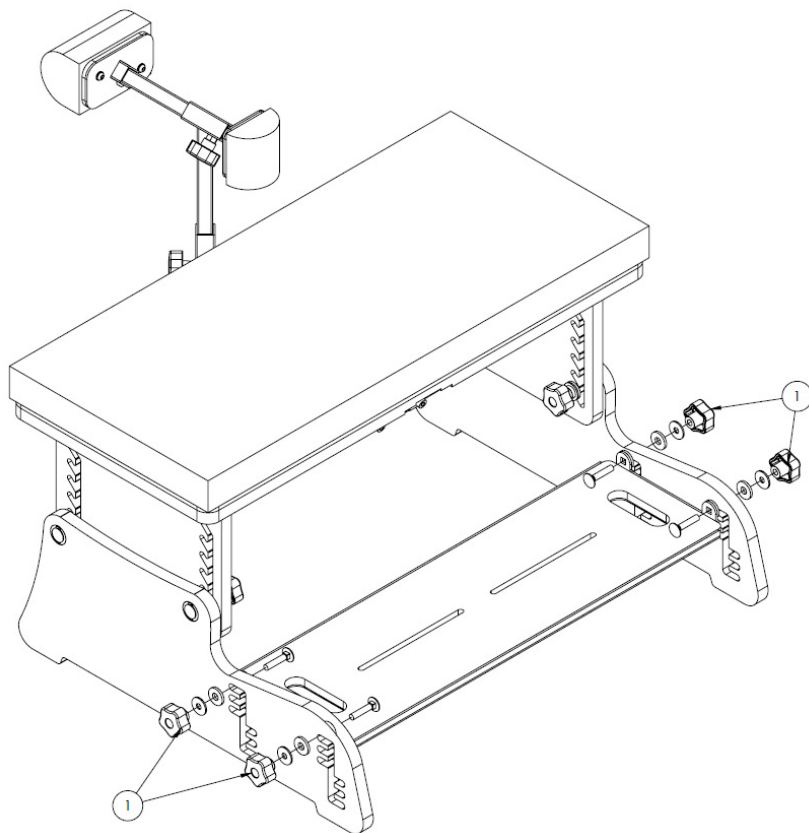

# Leckey Therapy Bench Spare Parts - Back Support Assembly

Pos.	Leckey Sales Code	Description
1	188-665	Full Back Support Assembly
2	188-765	Back Support Knobs & Bung Kit

# Leckey Therapy Bench Spare Parts - **Seat Adjustment Kit**

---

Pos.	Leckey Sales Code	Description
1	188-700	Seat Adjustment Kit

# Leckey Therapy Bench Spare Parts - Footplate Adjustment Kit

---

Pos.	Leckey Sales Code	Description
1	188-701	Footplate Adjustment Kit

# Leckey Therapy Bench Spare Parts - Rear Cam-lock Kit

---

Pos.	Leckey Sales Code	Description
1	188-702	Rear Cam-lock Kit