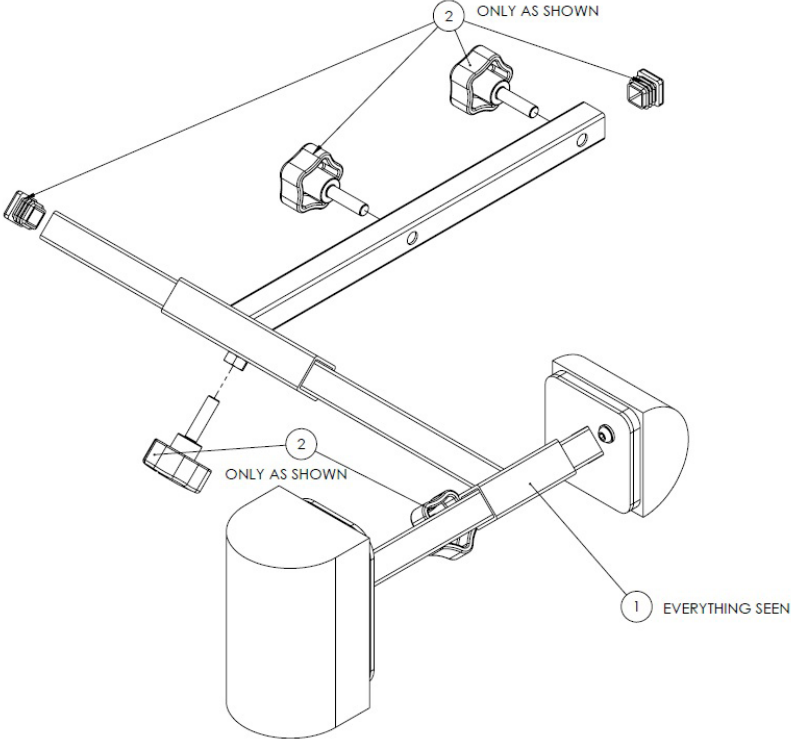

# Leckey Therapy Bench Spare Parts - Back Support Assembly

Pos.	Leckey Sales Code	Description
1	188-665	Full Back Support Assembly
2	188-765	Back Support Knobs & Bung Kit

# Leckey Therapy Bench Spare Parts - **Seat Adjustment Kit**

---

Pos.	Leckey Sales Code	Description
1	188-700	Seat Adjustment Kit

# Leckey Therapy Bench Spare Parts - Footplate Adjustment Kit

---

Pos.	Leckey Sales Code	Description
1	188-701	Footplate Adjustment Kit

# Leckey Therapy Bench Spare Parts - Rear Cam-lock Kit

---

Pos.	Leckey Sales Code	Description
1	188-702	Rear Cam-lock Kit