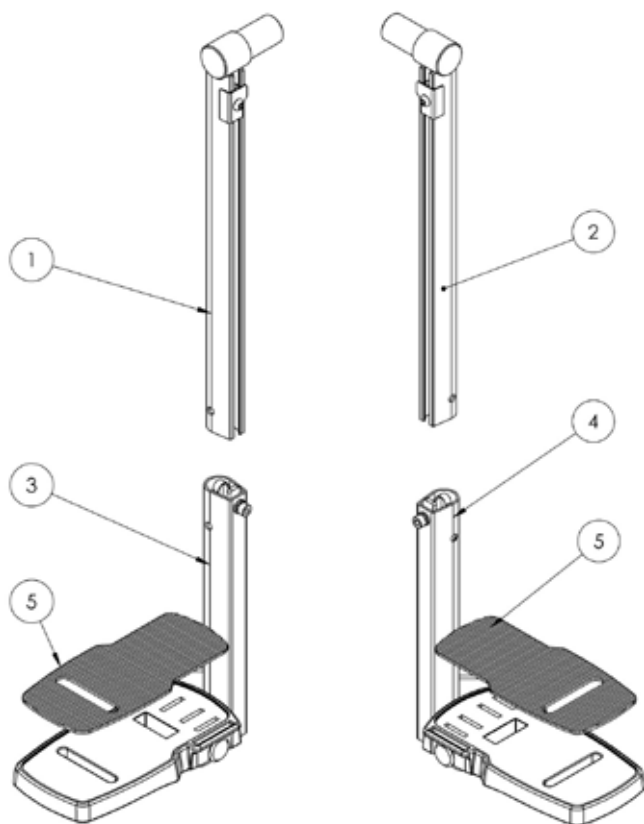

Pos.	Leckey Sales Code	Description
1	188-615	Upper Support Assembly
2	118-680	Orb Assembly
3	188-703	Upholstery Bolt Pack [2 pairs]
4	188-607	Lateral Assembly - LH [Single]
5	188-606	Lateral Assembly - RH [Single]
6	188-740	Lock and Buckle [Pair]
7	188-049	SQTT Side Lateral [Pair]

Squiggles TT Spare Parts - Lower Support and Orb

Pos.	Leckey Sales Code	Description
1	188-616	Lower Support Assembly
2	184-660	Orb Assembly
3	188-703	Upholstery Bolt Pack [2 Pairs]
4	188-607	Lateral Assembly - LH [Single]
5	188-606	Lateral Assembly - RH [Single]
6	188-740	Lock and Buckle [Pair]
7	188-049	SQTT Side Lateral [Pair]

Squiggles TT Spare Parts - Knee Support

Pos.	Leckey Sales Code	Description
1	184-613-LHS	Knee Block Assembly Left
2	184-613-RHS	Knee Block Assembly Right

Squiggles TT Spare Parts - Footrest

Pos.	Leckey Sales Code	Description
1	184-692	Calf Inner Support Assembly RH
2	184-693	Calf Inner Support Assembly LH
3	184-654	Calf Outer Support Assembly RH
4	184-655	Calf Outer Support Assembly LH
5	117-156	Footplate Rubber Matting (One Piece Only)