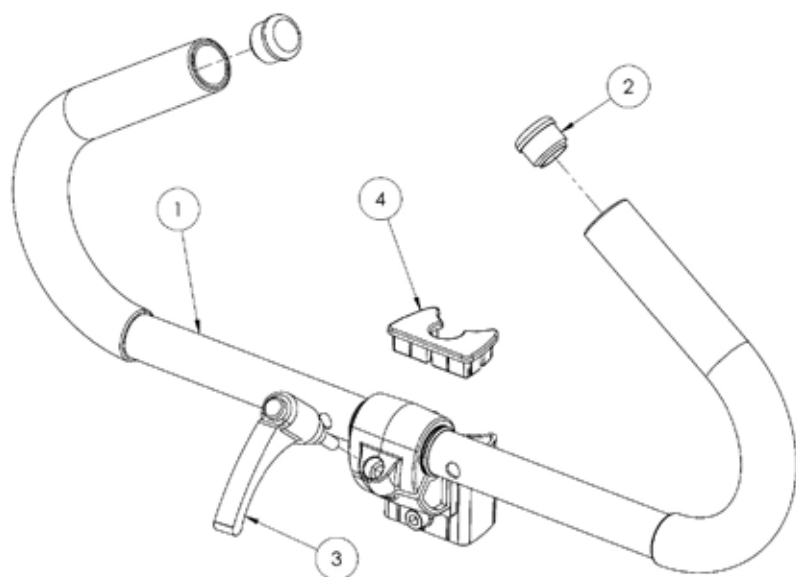

Squiggles TT

Spare Parts Catalogue

Supporting
Children

Squiggles TT Spare Parts - Covers

Pos.	Leckey Sales Code	Description	Colour Options			
			Blue	Purple	Red	Red Vinyl
		[Replace XX with colour]				
4	184-1820-XX	Knee Support [Pair]	-02	-04	-09	-09VIN
4	184-2810-XX	Knee Support Size 2 [Pair]				
5	188-1851-05	Lateral - Black [Pair]	-	-	-	-
6	188-1850-XX	Horizontal Support	-02	-04	-09	-09VIN
7	188-1852-XX	Upper Wrap Support	-02	-04	-09	-09VIN
8	188-1853-XX	Lower Wrap Support	-02	-04	-09	-09VIN
9	188-1854-05	Padded Tray Cover - Black	-	-	-	-
10	184-1838-XX	Spine Cap Cover	-02	-04	-09	-09VIN
11	188-703	Upholstery Bolt Pack [2 Pairs]	-	-	-	-

Squiggles TT Spare Parts - **Handlebar**

Pos.	Leckey Sales Code	Description
1	184-621	Push Handle Assembly
2	SF53	Round Tube Insert [Single]
3	SF95	Adjustable Handle
4	118-154	Extrusion Outer Cap

Squiggles TT Spare Parts - **Outer Spine**

Pos.	Leckey Sales Code	Description
1	118-154	Extrusion Outer Cap
2	184-610	Outer Spine Assembly

Squiggles TT Spare Parts - Inner Spine

Pos.	Leckey Sales Code	Description
1	184-611	Inner Spine Assembly
2	184-712	Head Support Clamp Assembly SQ+
3	118-166	Head Support Collar