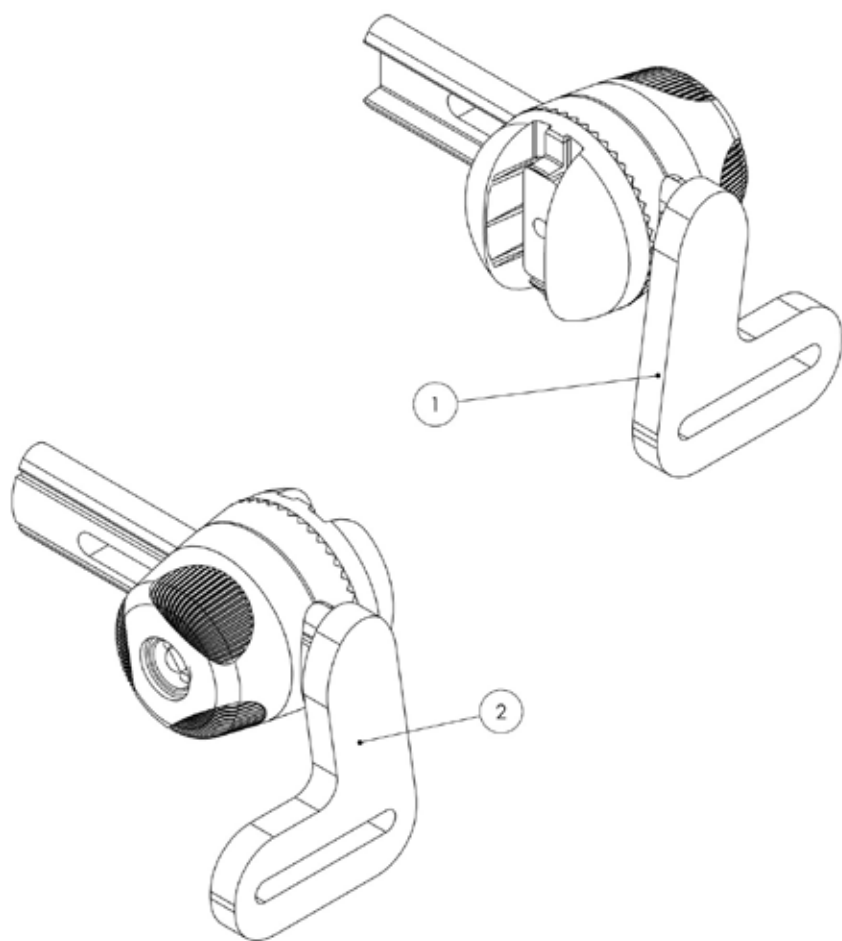

Squiggles TT Spare Parts - Knee Support

Pos.	Leckey Sales Code	Description
1	184-613-LHS	Knee Block Assembly Left
2	184-613-RHS	Knee Block Assembly Right