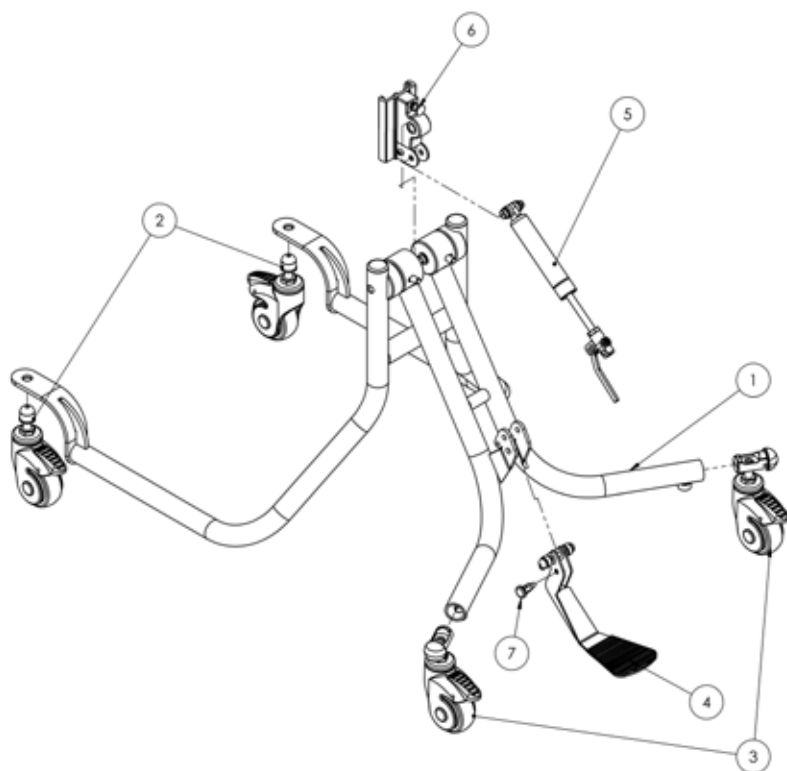

Squiggles TT Spare Parts - Lower Support and Orb

Pos.	Leckey Sales Code	Description
1	188-616	Lower Support Assembly
2	184-660	Orb Assembly
3	188-703	Upholstery Bolt Pack [2 Pairs]
4	188-607	Lateral Assembly - LH [Single]
5	188-606	Lateral Assembly - RH [Single]
6	188-740	Lock and Buckle [Pair]
7	188-049	SQTT Side Lateral [Pair]

Squiggles TT Spare Parts - Knee Support

Pos.	Leckey Sales Code	Description
1	184-613-LHS	Knee Block Assembly Left
2	184-613-RHS	Knee Block Assembly Right

Squiggles TT Spare Parts - Footrest

Pos.	Leckey Sales Code	Description
1	184-692	Calf Inner Support Assembly RH
2	184-693	Calf Inner Support Assembly LH
3	184-654	Calf Outer Support Assembly RH
4	184-655	Calf Outer Support Assembly LH
5	117-156	Footplate Rubber Matting (One Piece Only)

Squiggles TT Spare Parts - **Pivot Chassis**

Pos.	Leckey Sales Code	Description
1	184-764	Pivot Chassis
2	184-715	Castor Assembly - Front [Pair]
3	184-716	Castor Assembly - Rear [Pair]
4	184-625	Pedal Assembly
5	184-717	Gas Spring Assembly
6	118-713	Pivot Interface Assembly
7	1A19	Pull Pin [Single]

Squiggles TT Spare Parts - **Angle Limit Adjuster**

Pos.	Leckey Sales Code	Description
1	188-625	Angle Adjustment Limiter

Squiggles TT Spare Parts - Perturbation Rocker

Pos.	Leckey Sales Code	Description
1	188-630	Full Perturbation Rocker Assembly
2	188-645	Crossbar
3	188-735	Chassis Clamp LH
4	188-745	Chassis Clamp RH
5	188-741	Perturbation Leg LH
6	188-742	Perturbation Leg RH
7	188-737	Perturbation Mechanism LH with Cover
8	188-738	Perturbation Mechanism RH with Cover
9	188-756	Mechanism Cover LH
10	188-757	Mechanism Cover RH