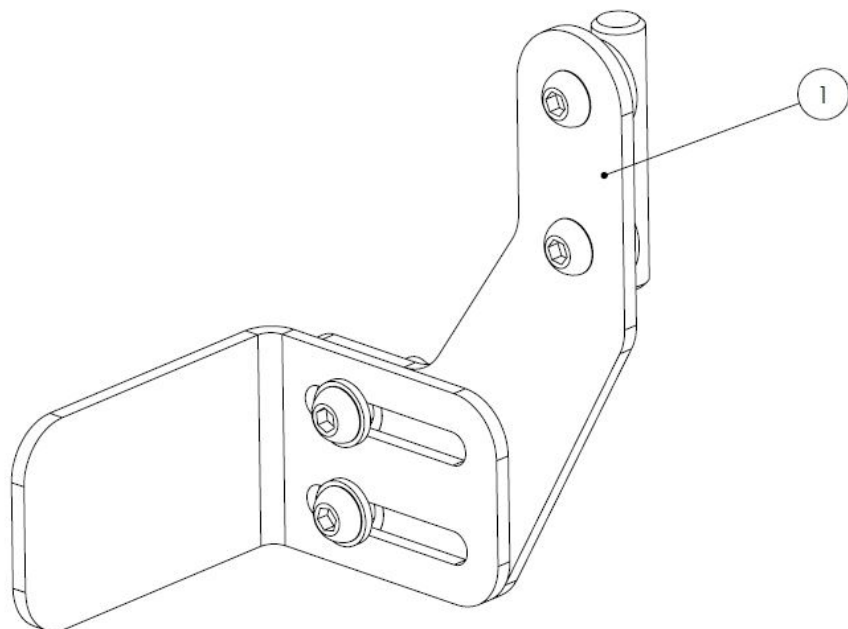

Squiggles TT Spare Parts - **Angle Limit Adjuster**

Pos.	Leckey Sales Code	Description
1	188-625	Angle Adjustment Limiter