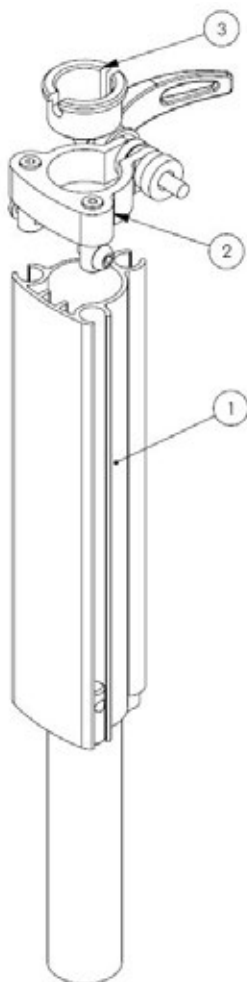

Squiggles TT

Spare Parts Catalogue

Supporting
Children

Squiggles TT Spare Parts - Covers

Pos.	Leckey Sales Code	Description	Colour Options			
			Blue	Purple	Red	Red Vinyl
		[Replace XX with colour]				
4	184-1820-XX	Knee Support [Pair]	-02	-04	-09	-09VIN
4	184-2810-XX	Knee Support Size 2 [Pair]				
5	188-1851-05	Lateral - Black [Pair]	-	-	-	-
6	188-1850-XX	Horizontal Support	-02	-04	-09	-09VIN
7	188-1852-XX	Upper Wrap Support	-02	-04	-09	-09VIN
8	188-1853-XX	Lower Wrap Support	-02	-04	-09	-09VIN
9	188-1854-05	Padded Tray Cover - Black	-	-	-	-
10	184-1838-XX	Spine Cap Cover	-02	-04	-09	-09VIN
11	188-703	Upholstery Bolt Pack [2 Pairs]	-	-	-	-

Squiggles TT Spare Parts - **Handlebar**

Pos.	Leckey Sales Code	Description
1	184-621	Push Handle Assembly
2	SF53	Round Tube Insert [Single]
3	SF95	Adjustable Handle
4	118-154	Extrusion Outer Cap

Squiggles TT Spare Parts - **Outer Spine**

Pos.	Leckey Sales Code	Description
1	118-154	Extrusion Outer Cap
2	184-610	Outer Spine Assembly

Squiggles TT Spare Parts - Inner Spine

Pos.	Leckey Sales Code	Description
1	184-611	Inner Spine Assembly
2	184-712	Head Support Clamp Assembly SQ+
3	118-166	Head Support Collar

Squiggles TT Spare Parts - Head Support Spine

Pos.	Leckey Sales Code	Description
1	188-603	Horizontal Support Spine Assembly
2	184-712	Head Support Clamp Assembly SQ+
3	118-166	Head Support Collar

Squiggles TT Spare Parts - **Horizontal Support and Orb**