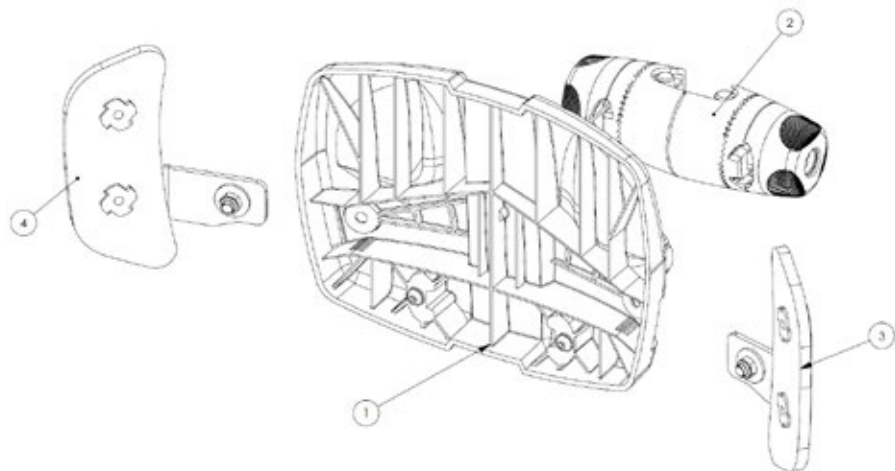

Pos.	Leckey Sales Code	Description
1	118-154	Extrusion Outer Cap
2	184-610	Outer Spine Assembly

Squiggles TT Spare Parts - Inner Spine

Pos.	Leckey Sales Code	Description
1	184-611	Inner Spine Assembly
2	184-712	Head Support Clamp Assembly SQ+
3	118-166	Head Support Collar

Squiggles TT Spare Parts - Head Support Spine

Pos.	Leckey Sales Code	Description
1	188-603	Horizontal Support Spine Assembly
2	184-712	Head Support Clamp Assembly SQ+
3	118-166	Head Support Collar

Squiggles TT Spare Parts - **Horizontal Support and Orb**