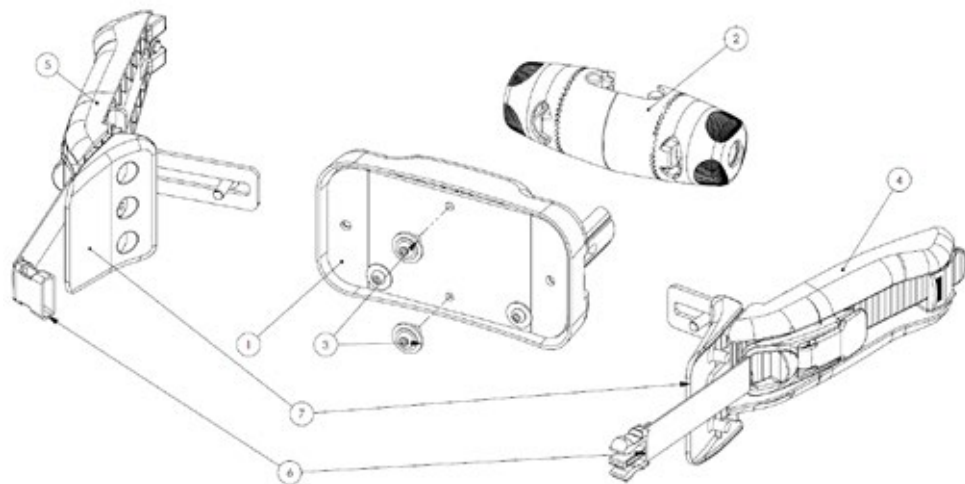

Squiggles TT Spare Parts - Head Support Spine

Pos.	Leckey Sales Code	Description
1	188-603	Horizontal Support Spine Assembly
2	184-712	Head Support Clamp Assembly SQ+
3	118-166	Head Support Collar

Squiggles TT Spare Parts - **Horizontal Support and Orb**

Pos.	Leckey Sales Code	Description
1	188-604	Horizontal Support Assembly
2	118-680	Orb Assembly
3	188-712	Lateral Assembly - LH [Single]
4	188-713	Lateral Assembly - RH [Single]

Squiggles TT Spare Parts - Upper Support and Orb