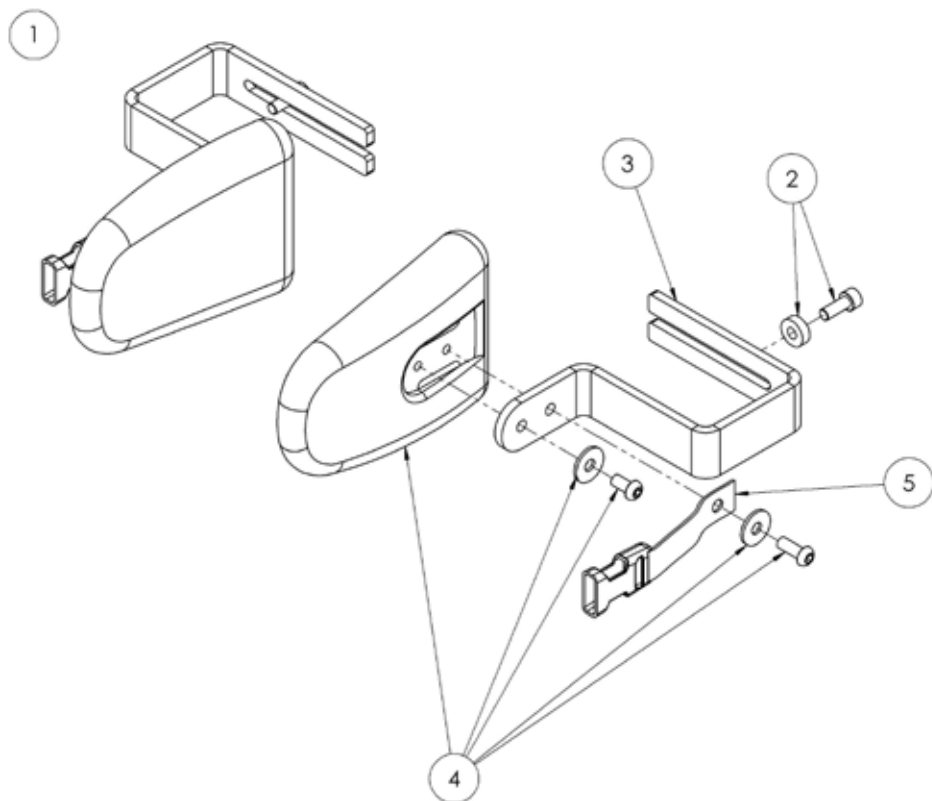

Squiggles TT Spare Parts - Tray Support

Pos.	Leckey Sales Code	Description
1	118-660	Orb Assembly
2	184-689	Tray Horn Assembly
3	SF48	Locking Key (M6x16) [Single]