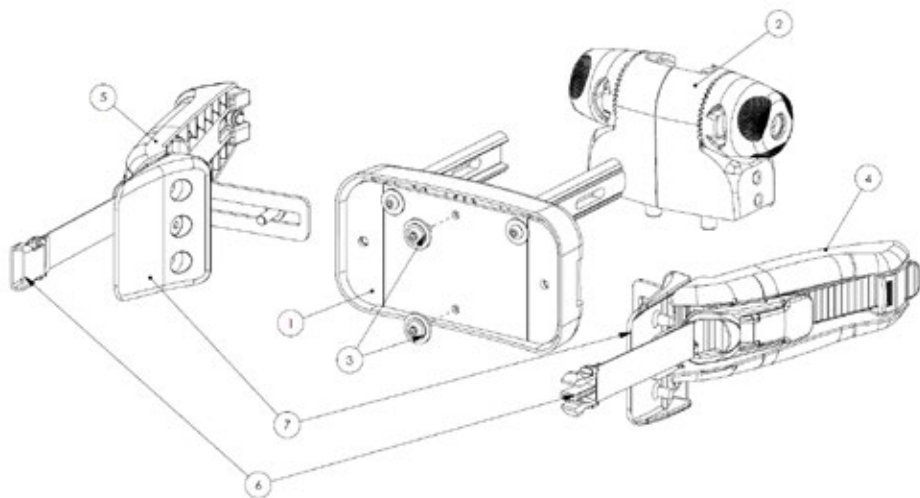

Squiggles TT Spare Parts - Lower Support and Orb

Pos.	Leckey Sales Code	Description
1	188-616	Lower Support Assembly
2	184-660	Orb Assembly
3	188-703	Upholstery Bolt Pack [2 Pairs]
4	188-607	Lateral Assembly - LH [Single]
5	188-606	Lateral Assembly - RH [Single]
6	188-740	Lock and Buckle [Pair]
7	188-049	SQTT Side Lateral [Pair]