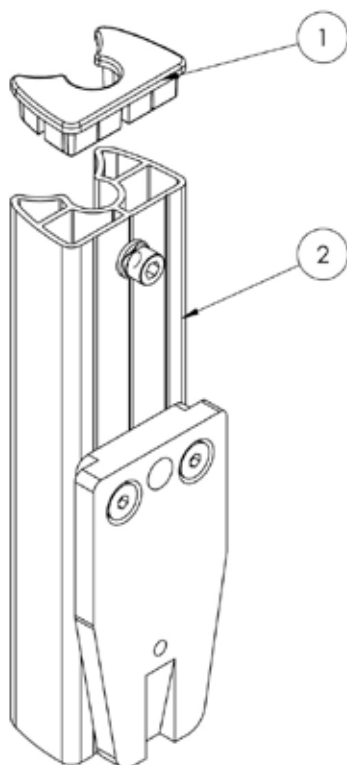

Squiggles TT

Spare Parts Catalogue

Supporting
Children

Squiggles TT Spare Parts - Covers

Pos.	Leckey Sales Code	Description	Colour Options			
			Blue	Purple	Red	Red Vinyl
		[Replace XX with colour]				
4	184-1820-XX	Knee Support [Pair]	-02	-04	-09	-09VIN
4	184-2810-XX	Knee Support Size 2 [Pair]				
5	188-1851-05	Lateral - Black [Pair]	-	-	-	-
6	188-1850-XX	Horizontal Support	-02	-04	-09	-09VIN
7	188-1852-XX	Upper Wrap Support	-02	-04	-09	-09VIN
8	188-1853-XX	Lower Wrap Support	-02	-04	-09	-09VIN
9	188-1854-05	Padded Tray Cover - Black	-	-	-	-
10	184-1838-XX	Spine Cap Cover	-02	-04	-09	-09VIN
11	188-703	Upholstery Bolt Pack [2 Pairs]	-	-	-	-

Squiggles TT Spare Parts - **Handlebar**

Pos.	Leckey Sales Code	Description
1	184-621	Push Handle Assembly
2	SF53	Round Tube Insert [Single]
3	SF95	Adjustable Handle
4	118-154	Extrusion Outer Cap

Squiggles TT Spare Parts - **Outer Spine**

Pos.	Leckey Sales Code	Description
1	118-154	Extrusion Outer Cap
2	184-610	Outer Spine Assembly

Squiggles TT Spare Parts - Inner Spine

Pos.	Leckey Sales Code	Description
1	184-611	Inner Spine Assembly
2	184-712	Head Support Clamp Assembly SQ+
3	118-166	Head Support Collar

Squiggles TT Spare Parts - Head Support Spine

Pos.	Leckey Sales Code	Description
1	188-603	Horizontal Support Spine Assembly
2	184-712	Head Support Clamp Assembly SQ+
3	118-166	Head Support Collar

Squiggles TT Spare Parts - **Horizontal Support and Orb**