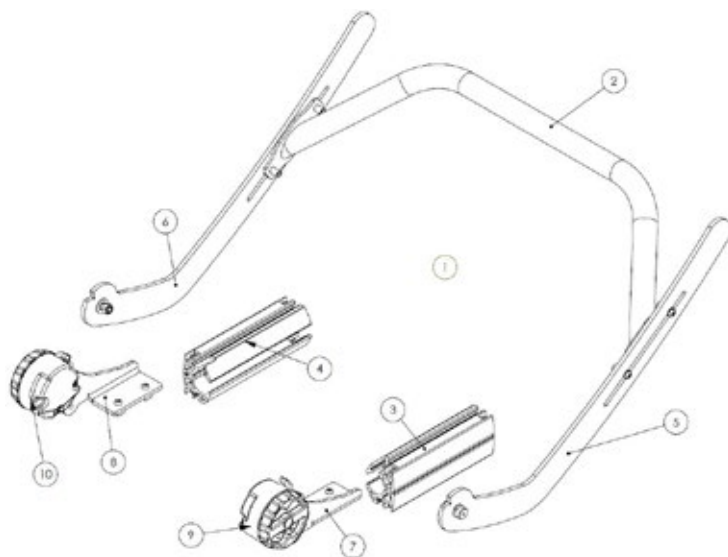

Squiggles TT Spare Parts - Knee Support

Pos.	Leckey Sales Code	Description
1	184-613-LHS	Knee Block Assembly Left
2	184-613-RHS	Knee Block Assembly Right

Squiggles TT Spare Parts - Footrest

Pos.	Leckey Sales Code	Description
1	184-692	Calf Inner Support Assembly RH
2	184-693	Calf Inner Support Assembly LH
3	184-654	Calf Outer Support Assembly RH
4	184-655	Calf Outer Support Assembly LH
5	117-156	Footplate Rubber Matting (One Piece Only)

Squiggles TT Spare Parts - **Pivot Chassis**

Pos.	Leckey Sales Code	Description
1	184-764	Pivot Chassis
2	184-715	Castor Assembly - Front [Pair]
3	184-716	Castor Assembly - Rear [Pair]
4	184-625	Pedal Assembly
5	184-717	Gas Spring Assembly
6	118-713	Pivot Interface Assembly
7	1A19	Pull Pin [Single]

Squiggles TT Spare Parts - **Angle Limit Adjuster**

Pos.	Leckey Sales Code	Description
1	188-625	Angle Adjustment Limiter

Squiggles TT Spare Parts - Perturbation Rocker

Pos.	Leckey Sales Code	Description
1	188-630	Full Perturbation Rocker Assembly
2	188-645	Crossbar
3	188-735	Chassis Clamp LH
4	188-745	Chassis Clamp RH
5	188-741	Perturbation Leg LH
6	188-742	Perturbation Leg RH
7	188-737	Perturbation Mechanism LH with Cover
8	188-738	Perturbation Mechanism RH with Cover
9	188-756	Mechanism Cover LH
10	188-757	Mechanism Cover RH

Squiggles TT Spare Parts - Tray

Pos.	Leckey Sales Code	Description
1	118-619	Tray Assembly
2a	118-710	Tray Depth Adjustment Assembly LH
2b	118-618	Tray Depth Adjustment Assembly RH
3	SF51	Round Tube Insert [Single]
4	117-769	Tray Grab Rail
5	118-646	Tray Grab Rail Height Adjuster [Single]
6	SF48	Locking Key M6 [Single]
7	SI09	M6 Washer [Single]
8	SF52	3/4" Round Tube Insert [Single]
9	SF53	7/8" Round Tube Insert [Single]
10	188-1854-05	Squiggles TT Padded Tray Cover - Black