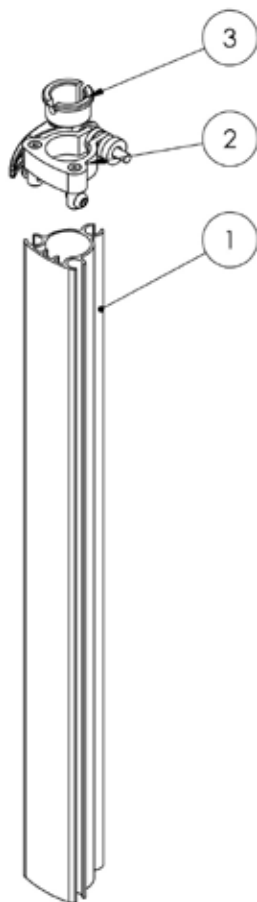

Squiggles TT

Spare Parts Catalogue

Supporting
Children

Squiggles TT Spare Parts - Covers

Pos.	Leckey Sales Code	Description	Colour Options			
			Blue	Purple	Red	Red Vinyl
		[Replace XX with colour]				
4	184-1820-XX	Knee Support [Pair]	-02	-04	-09	-09VIN
4	184-2810-XX	Knee Support Size 2 [Pair]				
5	188-1851-05	Lateral - Black [Pair]	-	-	-	-
6	188-1850-XX	Horizontal Support	-02	-04	-09	-09VIN
7	188-1852-XX	Upper Wrap Support	-02	-04	-09	-09VIN
8	188-1853-XX	Lower Wrap Support	-02	-04	-09	-09VIN
9	188-1854-05	Padded Tray Cover - Black	-	-	-	-
10	184-1838-XX	Spine Cap Cover	-02	-04	-09	-09VIN
11	188-703	Upholstery Bolt Pack [2 Pairs]	-	-	-	-

Squiggles TT Spare Parts - **Handlebar**

Pos.	Leckey Sales Code	Description
1	184-621	Push Handle Assembly
2	SF53	Round Tube Insert [Single]
3	SF95	Adjustable Handle
4	118-154	Extrusion Outer Cap

Squiggles TT Spare Parts - **Outer Spine**

Pos.	Leckey Sales Code	Description
1	118-154	Extrusion Outer Cap
2	184-610	Outer Spine Assembly

Squiggles TT Spare Parts - Inner Spine

Pos.	Leckey Sales Code	Description
1	184-611	Inner Spine Assembly
2	184-712	Head Support Clamp Assembly SQ+
3	118-166	Head Support Collar

Squiggles TT Spare Parts - Head Support Spine

Pos.	Leckey Sales Code	Description
1	188-603	Horizontal Support Spine Assembly
2	184-712	Head Support Clamp Assembly SQ+
3	118-166	Head Support Collar

Squiggles TT Spare Parts - **Horizontal Support and Orb**