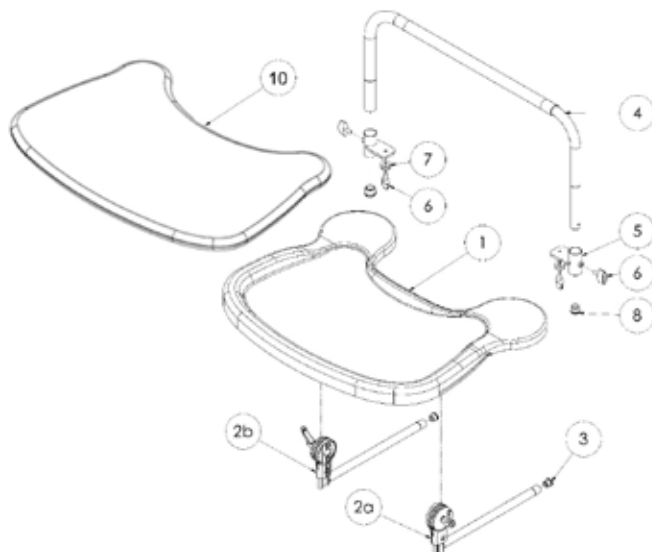

Squiggles TT Spare Parts - **Pivot Chassis**

Pos.	Leckey Sales Code	Description
1	184-764	Pivot Chassis
2	184-715	Castor Assembly - Front [Pair]
3	184-716	Castor Assembly - Rear [Pair]
4	184-625	Pedal Assembly
5	184-717	Gas Spring Assembly
6	118-713	Pivot Interface Assembly
7	1A19	Pull Pin [Single]

Squiggles TT Spare Parts - **Angle Limit Adjuster**

Pos.	Leckey Sales Code	Description
1	188-625	Angle Adjustment Limiter

Squiggles TT Spare Parts - Perturbation Rocker

Pos.	Leckey Sales Code	Description
1	188-630	Full Perturbation Rocker Assembly
2	188-645	Crossbar
3	188-735	Chassis Clamp LH
4	188-745	Chassis Clamp RH
5	188-741	Perturbation Leg LH
6	188-742	Perturbation Leg RH
7	188-737	Perturbation Mechanism LH with Cover
8	188-738	Perturbation Mechanism RH with Cover
9	188-756	Mechanism Cover LH
10	188-757	Mechanism Cover RH

Squiggles TT Spare Parts - Tray

Pos.	Leckey Sales Code	Description
1	118-619	Tray Assembly
2a	118-710	Tray Depth Adjustment Assembly LH
2b	118-618	Tray Depth Adjustment Assembly RH
3	SF51	Round Tube Insert [Single]
4	117-769	Tray Grab Rail
5	118-646	Tray Grab Rail Height Adjuster [Single]
6	SF48	Locking Key M6 [Single]
7	SI09	M6 Washer [Single]
8	SF52	3/4" Round Tube Insert [Single]
9	SF53	7/8" Round Tube Insert [Single]
10	188-1854-05	Squiggles TT Padded Tray Cover - Black