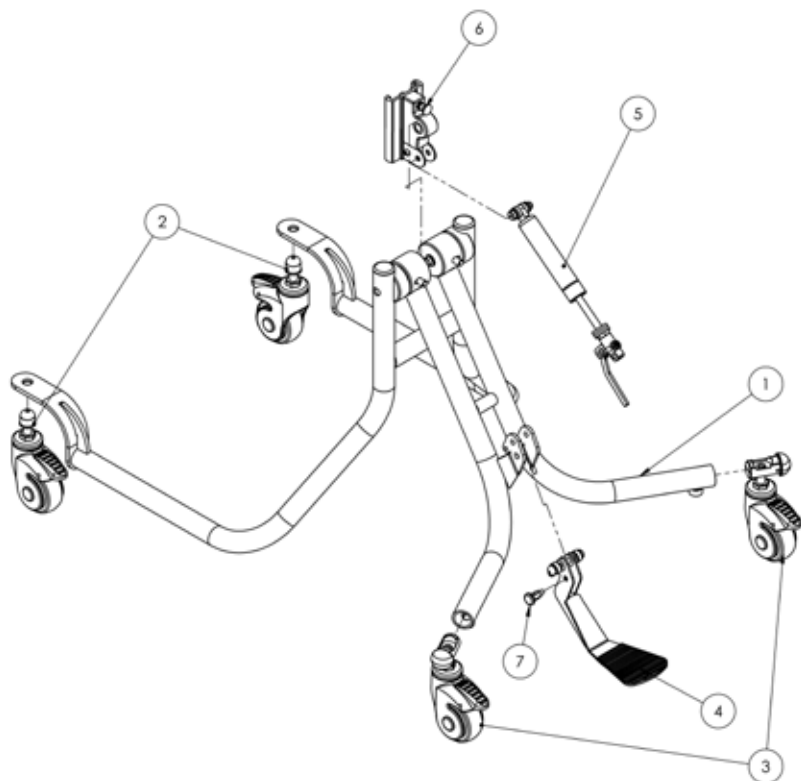

Squiggles+ Spare Parts - Pivot Chassis

Pos.	Leckey Sales Code	Description
1	184-764	Pivot Chassis
2	184-715	Castor Assembly - Front [Pair]
3	184-716	Castor Assembly - Rear [Pair]
4	184-625	Pedal Assembly
5	184-717	Gas Spring Assembly
6	118-713	Pivot Interface Assembly
7	IA19	Pull Pin [Single]