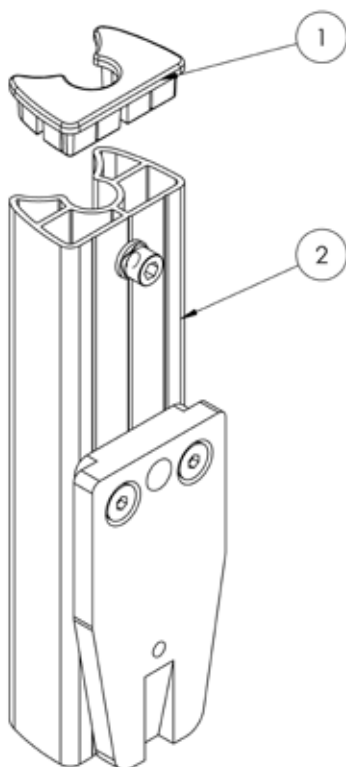

Squiggles+

Spare Parts Catalogue

Supporting
Children

Squiggles+ Spare Parts - Covers

Pos.	Leckey Sales Code	Description	Colour Options			
[Replace XX with colour]			Blue	Purple	Red	Red Vinyl
1	184-1800-XX	Full Cover Pack	-02	-04	-09	-09VIN
3	184-1820-XX	Knee Support [Pair]	-02	-04	-09	-09VIN
3	184-2810-XX	Knee Support [Pair] Size 2	-02	-04	-09	-09VIN
4	184-1822-XX	Support Harness	-02	-04	-09	-09VIN
5	184-1824-XX	Chest Cushion	-02	-04	-09	-09VIN
6	184-1826-XX	Hip Cushion	-02	-04	-09	-09VIN
7	184-1828-XX	Chest Lateral Covers	-02	-04	-09	-09VIN
8	184-1836-XX	Pelvic Support Harness	-02	-04	-09	-09VIN
9	184-1838-XX	Spine Cap Cover	-02	-04	-09	-09VIN

Squiggles+ Spare Parts - Handlebar

Pos.	Leckey Sales Code	Description
1	184-621	Push Handle Assembly
2	SF53	Round Tube Insert [Single]
3	SF95	Adjustable Handle
4	118-154	Extrusion Outer Cap

Squiggles+ Spare Parts - **Outer Spine**

Pos.	Lecky Sales Code	Description
1	118-154	Extrusion Outer Cap
2	184-610	Outer Spine Assembly

Squiggles+ Spare Parts - Inner Spine

Pos.	Leckey Sales Code	Description
1	184-611	Inner Spine Assembly
2	184-712	Head Support Clamp Assembly SQ+
3	118-166	Head Support Collar

Squiggles+ Spare Parts - Chest Pad and Orb

Pos.	Leckey Sales Code	Description
1	118-663	Chest Pad Assembly
2	118-680	Orb Assembly
3	118-664	Sternum Pad
4	118-666	Lateral Assembly [Single]

Squiggles+ Spare Parts - Hip Pad and Orb