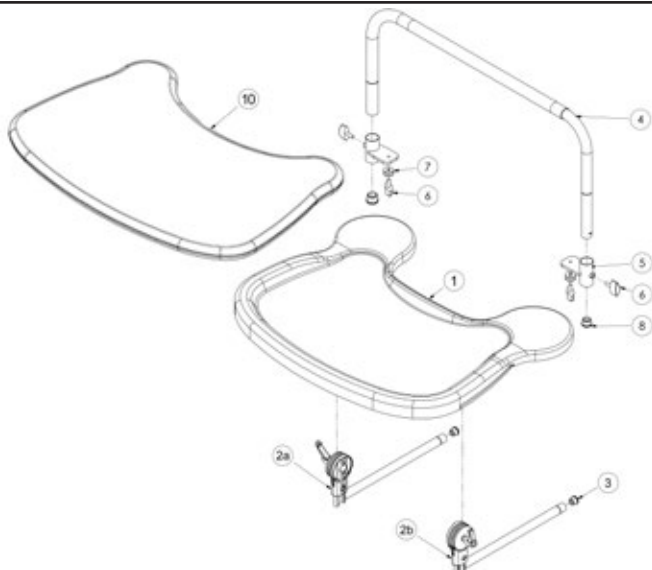

Pos.	Leckey Sales Code	Description
1	184-612	Hip Pad Assembly
2	118-666	Lateral Assembly [Single]
3	184-660	Orb Assembly

Squiggles+ Spare Parts - Knee Support

Pos.	Leckey Sales Code	Description
1	184-613-LHS	Knee Block Assembly Left
2	184-613-RHS	Knee Block Assembly Right

Squiggles+ Spare Parts - Footrest

Pos.	Leckey Sales Code	Description
1	184-692	Calf Inner Support Assembly RH
2	184-693	Calf Inner Support Assembly LH
3	184-654	Calf Outer Support Assembly RH
4	184-655	Calf Outer Support Assembly LH
5	117-156	Footplate Rubber Matting (One Piece Only)

Squiggles+ Spare Parts - Pivot Chassis

Pos.	Leckey Sales Code	Description
1	184-764	Pivot Chassis
2	184-715	Castor Assembly - Front [Pair]
3	184-716	Castor Assembly - Rear [Pair]
4	184-625	Pedal Assembly
5	184-717	Gas Spring Assembly
6	118-713	Pivot Interface Assembly
7	IA19	Pull Pin [Single]

Squiggles+ Spare Parts - Tray

Pos.	Leckey Sales Code	Description
1	118-619	Tray Assembly
2a	118-710	Tray Depth Adjustment Assembly LH
2b	118-618	Tray Depth Adjustment Assembly RH
3	SF51	Round Tube Insert [Single]
4	117-769	Tray Grab Rail
5	118-646	Tray Grab Rail Height Adjuster [Single]
6	SF48	Locking Key M6 [Single]
7	SI09	M6 Washer [Single]
8	SF52	3/8" Round Tube Insert [Single]
9	SF53	7/8" Round Tube Insert [Single]
10	120-270	Padded Tray Insert