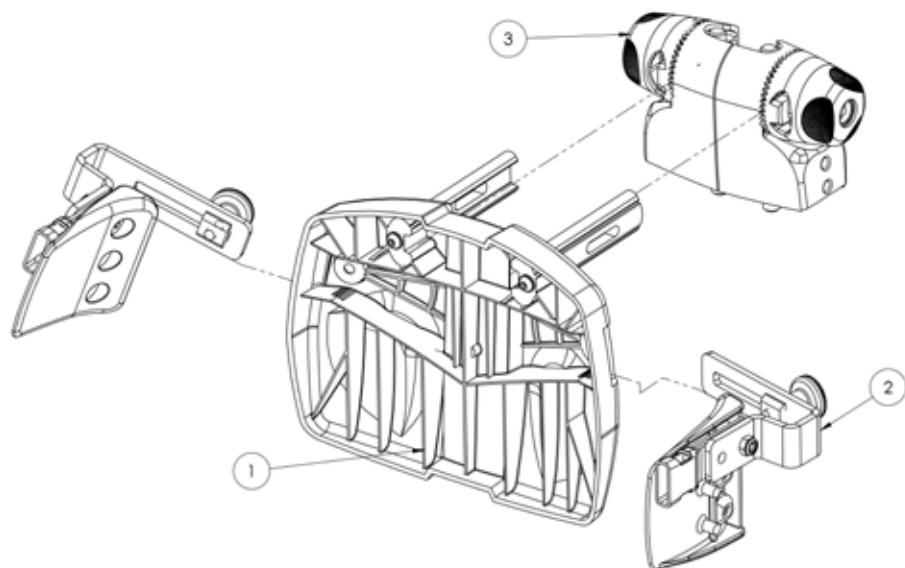

Squiggles+ Spare Parts - Handlebar

Pos.	Leckey Sales Code	Description
1	184-621	Push Handle Assembly
2	SF53	Round Tube Insert [Single]
3	SF95	Adjustable Handle
4	118-154	Extrusion Outer Cap

Squiggles+ Spare Parts - **Outer Spine**

Pos.	Lecky Sales Code	Description
1	118-154	Extrusion Outer Cap
2	184-610	Outer Spine Assembly

Squiggles+ Spare Parts - Inner Spine

Pos.	Leckey Sales Code	Description
1	184-611	Inner Spine Assembly
2	184-712	Head Support Clamp Assembly SQ+
3	118-166	Head Support Collar

Squiggles+ Spare Parts - Chest Pad and Orb

Pos.	Leckey Sales Code	Description
1	118-663	Chest Pad Assembly
2	118-680	Orb Assembly
3	118-664	Sternum Pad
4	118-666	Lateral Assembly [Single]

Squiggles+ Spare Parts - Hip Pad and Orb