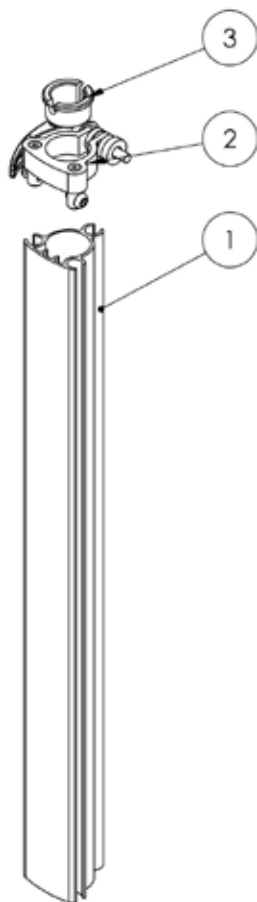

## Squiggles TT Spare Parts - **Handlebar**

---

Pos.	Leckey Sales Code	Description
1	184-621	Push Handle Assembly
2	SF53	Round Tube Insert [Single]
3	SF95	Adjustable Handle
4	118-154	Extrusion Outer Cap

## Squiggles TT Spare Parts - **Outer Spine**

---

Pos.	Leckey Sales Code	Description
1	118-154	Extrusion Outer Cap
2	184-610	Outer Spine Assembly

## Squiggles TT Spare Parts - Inner Spine

---

Pos.	Leckey Sales Code	Description
1	184-611	Inner Spine Assembly
2	184-712	Head Support Clamp Assembly SQ+
3	118-166	Head Support Collar

## Squiggles TT Spare Parts - Head Support Spine

---

Pos.	Leckey Sales Code	Description
1	188-603	Horizontal Support Spine Assembly
2	184-712	Head Support Clamp Assembly SQ+
3	118-166	Head Support Collar