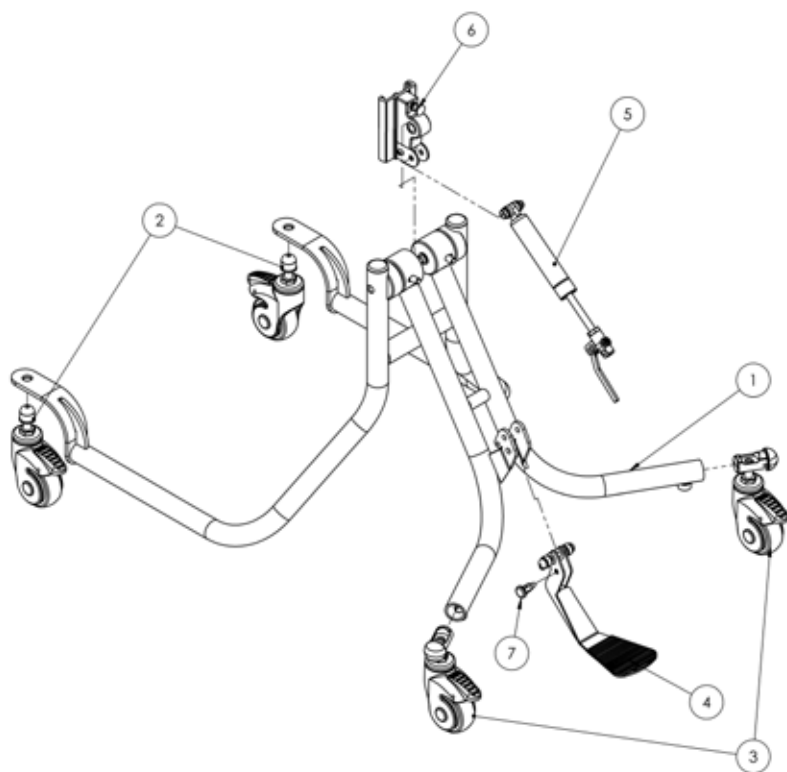

Squiggles TT Spare Parts - **Pivot Chassis**

Pos.	Leckey Sales Code	Description
1	188-764	Pivot Chassis
2	184-715	Castor Assembly - Front [Pair]
3	184-716	Castor Assembly - Rear [Pair]
4	184-625	Pedal Assembly
5	188-717	Gas Spring Assembly
6	118-713	Pivot Interface Assembly
7	1A19	Pull Pin [Single]