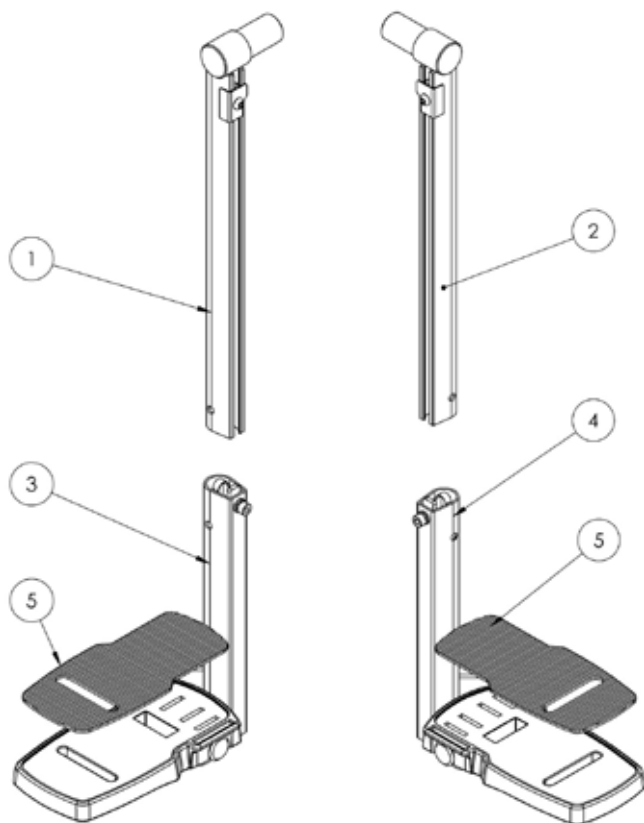

Squiggles TT Spare Parts - Footrest

Pos.	Leckey Sales Code	Description
1	184-692	Calf Inner Support Assembly RH
2	184-693	Calf Inner Support Assembly LH
3	184-654	Calf Outer Support Assembly RH
4	184-655	Calf Outer Support Assembly LH
5	117-156	Footplate Rubber Matting (One Piece Only)