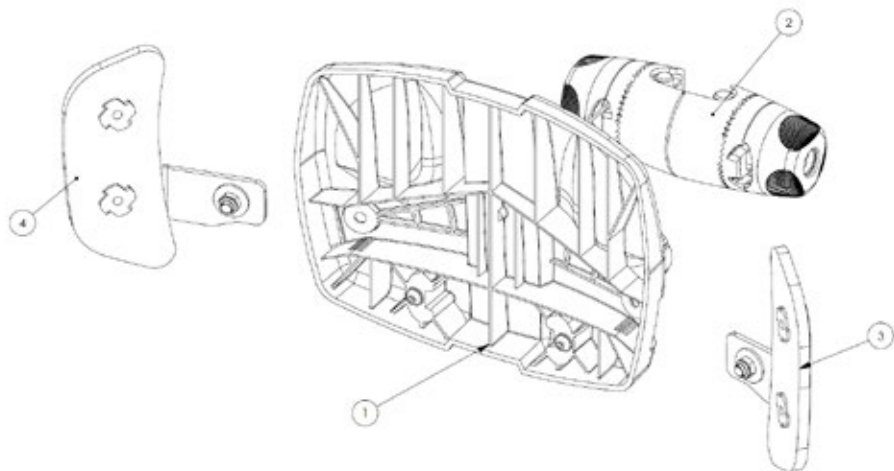

## Squiggles TT Spare Parts - Head Support Spine

---

Pos.	Leckey Sales Code	Description
1	188-603	Horizontal Support Spine Assembly
2	184-712	Head Support Clamp Assembly SQ+
3	118-166	Head Support Collar

## Squiggles TT Spare Parts - **Horizontal Support and Orb**

---

Pos.	Leckey Sales Code	Description
1	188-604	Horizontal Support Assembly
2	118-680	Orb Assembly
3	188-712	Lateral Assembly - LH [Single]
4	188-713	Lateral Assembly - RH [Single]