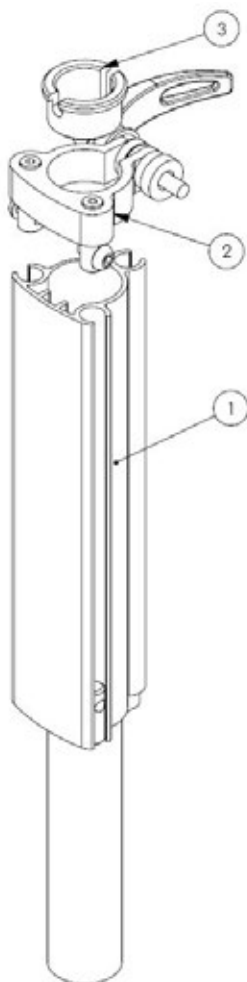

## Squiggles TT Spare Parts - **Handlebar**

---

Pos.	Leckey Sales Code	Description
1	184-621	Push Handle Assembly
2	SF53	Round Tube Insert [Single]
3	SF95	Adjustable Handle
4	118-154	Extrusion Outer Cap

## Squiggles TT Spare Parts - **Outer Spine**

---

Pos.	Leckey Sales Code	Description
1	118-154	Extrusion Outer Cap
2	184-610	Outer Spine Assembly

## Squiggles TT Spare Parts - Inner Spine

---

Pos.	Leckey Sales Code	Description
1	184-611	Inner Spine Assembly
2	184-712	Head Support Clamp Assembly SQ+
3	118-166	Head Support Collar

## Squiggles TT Spare Parts - Head Support Spine

---

Pos.	Leckey Sales Code	Description
1	188-603	Horizontal Support Spine Assembly
2	184-712	Head Support Clamp Assembly SQ+
3	118-166	Head Support Collar