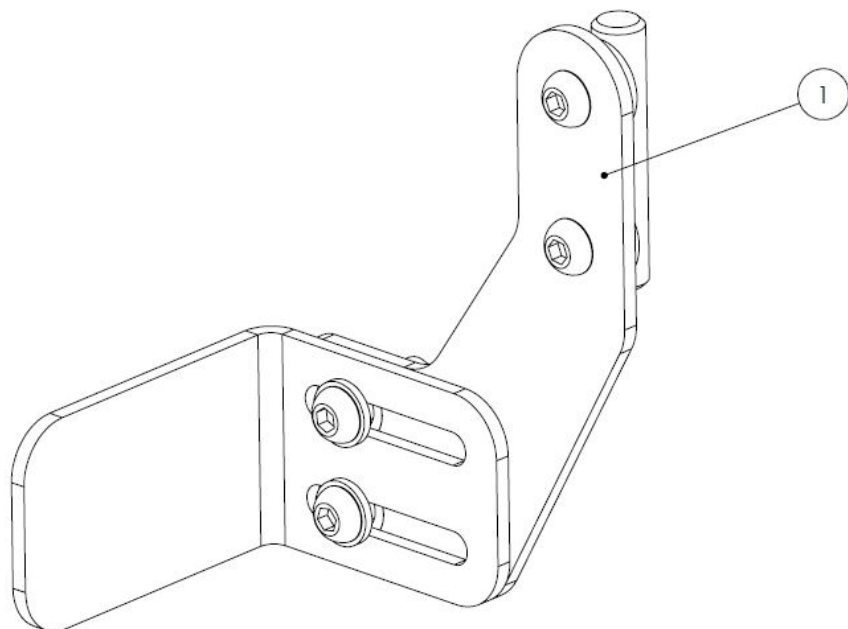

## Squiggles TT Spare Parts - **Pivot Chassis**

---

Pos.	Leckey Sales Code	Description
1	188-764	Pivot Chassis
2	184-715	Castor Assembly - Front [Pair]
3	184-716	Castor Assembly - Rear [Pair]
4	184-625	Pedal Assembly
5	188-717	Gas Spring Assembly
6	118-713	Pivot Interface Assembly
7	1A19	Pull Pin [Single]

## Squiggles TT Spare Parts - **Angle Limit Adjuster**

---

Pos.	Leckey Sales Code	Description
1	188-625	Angle Adjustment Limiter