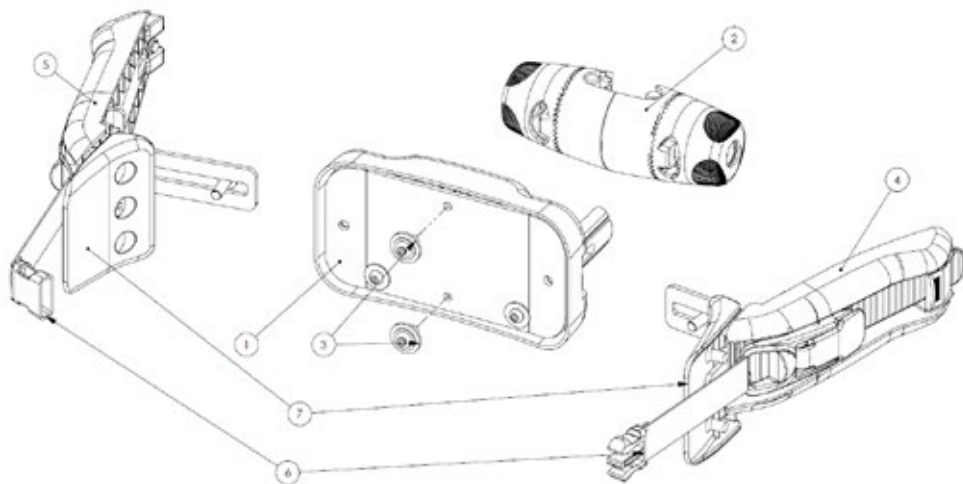

Squiggles TT Spare Parts - Upper Support and Orb

Pos.	Leckey Sales Code	Description
1	188-615	Upper Support Assembly
2	118-680	Orb Assembly
3	188-703	Upholstery Bolt Pack [2 pairs]
4	188-607	Lateral Assembly - LH [Single]
5	188-606	Lateral Assembly - RH [Single]
6	188-740	Lock and Buckle [Pair]
7	188-049	SQTT Side Lateral [Pair]