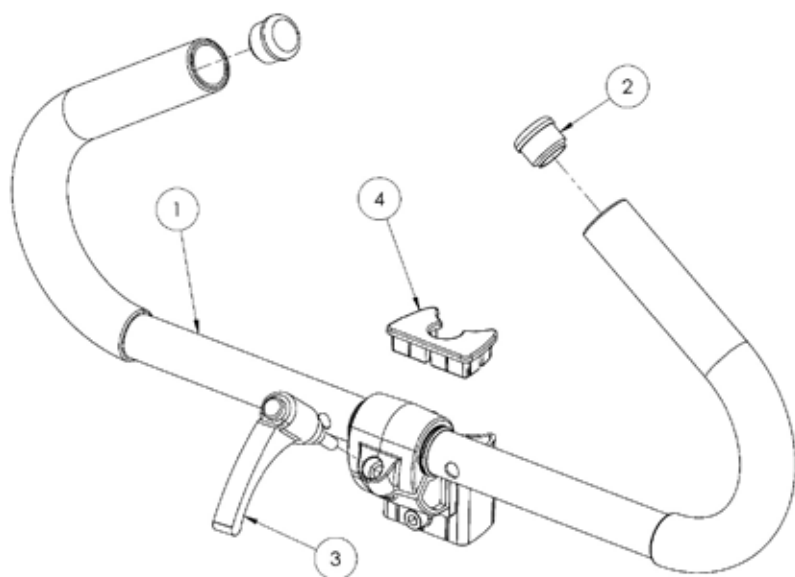

# Squiggles TT Spare Parts - Covers

Pos.	Leckey Sales Code	Description	Colour Options			
			Blue	Purple	Red	Red Vinyl
		[Replace XX with colour]				
4	184-1820-XX	Knee Support [Pair]	-02	-04	-09	-09VIN
4	184-2810-XX	Knee Support Size 2 [Pair]				
5	188-1851-05	Lateral - Black [Pair]	-	-	-	-
6	188-1850-XX	Horizontal Support	-02	-04	-09	-09VIN
7	188-1852-XX	Upper Wrap Support	-02	-04	-09	-09VIN
8	188-1853-XX	Lower Wrap Support	-02	-04	-09	-09VIN
9	188-1854-05	Padded Tray Cover - Black	-	-	-	-
10	184-1838-XX	Spine Cap Cover	-02	-04	-09	-09VIN
11	188-703	Upholstery Bolt Pack [2 Pairs]	-	-	-	-

## Squiggles TT Spare Parts - **Handlebar**

---

Pos.	Leckey Sales Code	Description
1	184-621	Push Handle Assembly
2	SF53	Round Tube Insert [Single]
3	SF95	Adjustable Handle
4	118-154	Extrusion Outer Cap