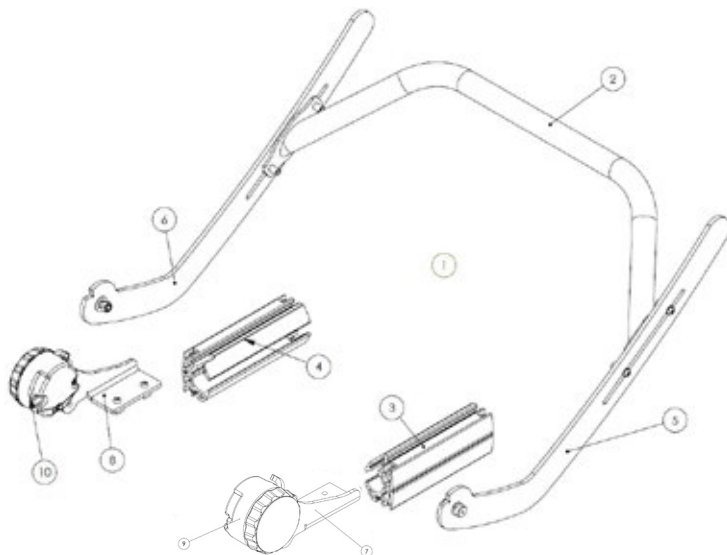

Squiggles TT Spare Parts - Perturbation Rocker

Pos.	Leckey Sales Code	Description
1	188-630	Full Perturbation Rocker Assembly
2	188-645	Crossbar
3	188-735	Chassis Clamp LH
4	188-745	Chassis Clamp RH
5	188-741	Perturbation Leg LH
6	188-742	Perturbation Leg RH
7	188-737	Perturbation Mechanism LH with Cover
8	188-738	Perturbation Mechanism RH with Cover
9	188-756	Mechanism Cover LH
10	188-757	Mechanism Cover RH