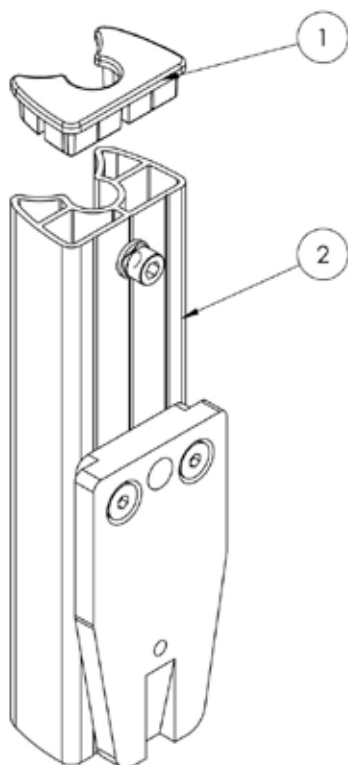

# Squiggles TT Spare Parts - Covers

Pos.	Leckey Sales Code	Description	Colour Options			
			Blue	Purple	Red	Red Vinyl
		[Replace XX with colour]				
4	184-1820-XX	Knee Support [Pair]	-02	-04	-09	-09VIN
4	184-2810-XX	Knee Support Size 2 [Pair]				
5	188-1851-05	Lateral - Black [Pair]	-	-	-	-
6	188-1850-XX	Horizontal Support	-02	-04	-09	-09VIN
7	188-1852-XX	Upper Wrap Support	-02	-04	-09	-09VIN
8	188-1853-XX	Lower Wrap Support	-02	-04	-09	-09VIN
9	188-1854-05	Padded Tray Cover - Black	-	-	-	-
10	184-1838-XX	Spine Cap Cover	-02	-04	-09	-09VIN
11	188-703	Upholstery Bolt Pack [2 Pairs]	-	-	-	-

## Squiggles TT Spare Parts - **Handlebar**

---

Pos.	Leckey Sales Code	Description
1	184-621	Push Handle Assembly
2	SF53	Round Tube Insert [Single]
3	SF95	Adjustable Handle
4	118-154	Extrusion Outer Cap

## Squiggles TT Spare Parts - **Outer Spine**

---

Pos.	Leckey Sales Code	Description
1	118-154	Extrusion Outer Cap
2	184-610	Outer Spine Assembly

## Squiggles TT Spare Parts - Inner Spine

---

Pos.	Leckey Sales Code	Description
1	184-611	Inner Spine Assembly
2	184-712	Head Support Clamp Assembly SQ+
3	118-166	Head Support Collar