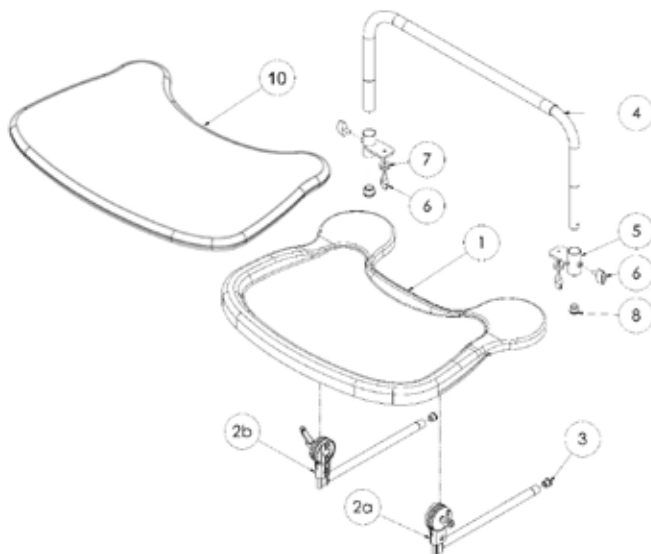

## Squiggles TT Spare Parts - **Pivot Chassis**

---

Pos.	Leckey Sales Code	Description
1	188-764	Pivot Chassis
2	184-715	Castor Assembly - Front [Pair]
3	184-716	Castor Assembly - Rear [Pair]
4	184-625	Pedal Assembly
5	188-717	Gas Spring Assembly
6	118-713	Pivot Interface Assembly
7	1A19	Pull Pin [Single]

## Squiggles TT Spare Parts - **Angle Limit Adjuster**

---

Pos.	Leckey Sales Code	Description
1	188-625	Angle Adjustment Limiter

## Squiggles TT Spare Parts - Perturbation Rocker

Pos.	Leckey Sales Code	Description
1	188-630	Full Perturbation Rocker Assembly
2	188-645	Crossbar
3	188-735	Chassis Clamp LH
4	188-745	Chassis Clamp RH
5	188-741	Perturbation Leg LH
6	188-742	Perturbation Leg RH
7	188-737	Perturbation Mechanism LH with Cover
8	188-738	Perturbation Mechanism RH with Cover
9	188-756	Mechanism Cover LH
10	188-757	Mechanism Cover RH

# Squiggles TT Spare Parts - Tray

Pos.	Leckey Sales Code	Description
1	118-619	Tray Assembly
2a	118-710	Tray Depth Adjustment Assembly LH
2b	118-618	Tray Depth Adjustment Assembly RH
3	SF51	Round Tube Insert [Single]
4	117-769	Tray Grab Rail
5	118-646	Tray Grab Rail Height Adjuster [Single]
6	SF48	Locking Key M6 [Single]
7	SI09	M6 Washer [Single]
8	SF52	3/4" Round Tube Insert [Single]
9	SF53	7/8" Round Tube Insert [Single]
10	188-1854-05	Squiggles TT Padded Tray Cover - Black